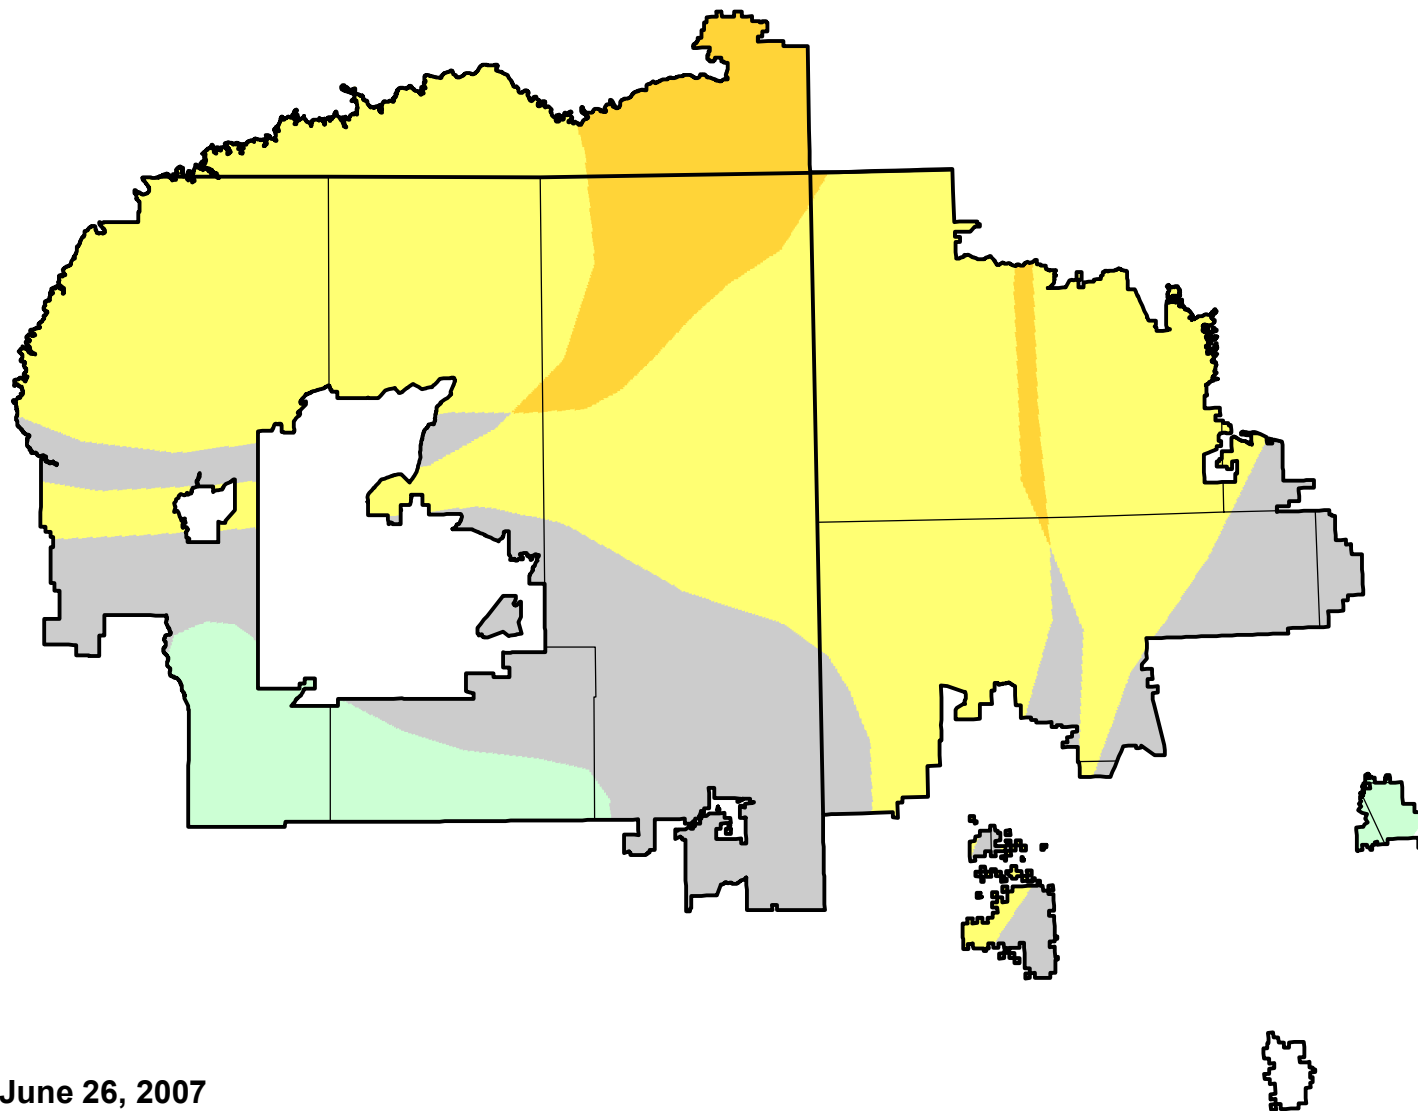

# U.S. Drought Monitor Class Change - Navajo

Start of Calendar Year

June 26, 2007  
compared to  
January 4, 2007

[droughtmonitor.unl.edu](http://droughtmonitor.unl.edu)

- |                                                                                       |                     |
|---------------------------------------------------------------------------------------|---------------------|
|  | 5 Class Degradation |
|  | 4 Class Degradation |
|  | 3 Class Degradation |
|  | 2 Class Degradation |
|  | 1 Class Degradation |
|  | No Change           |
|  | 1 Class Improvement |
|  | 2 Class Improvement |
|  | 3 Class Improvement |
|  | 4 Class Improvement |
|  | 5 Class Improvement |