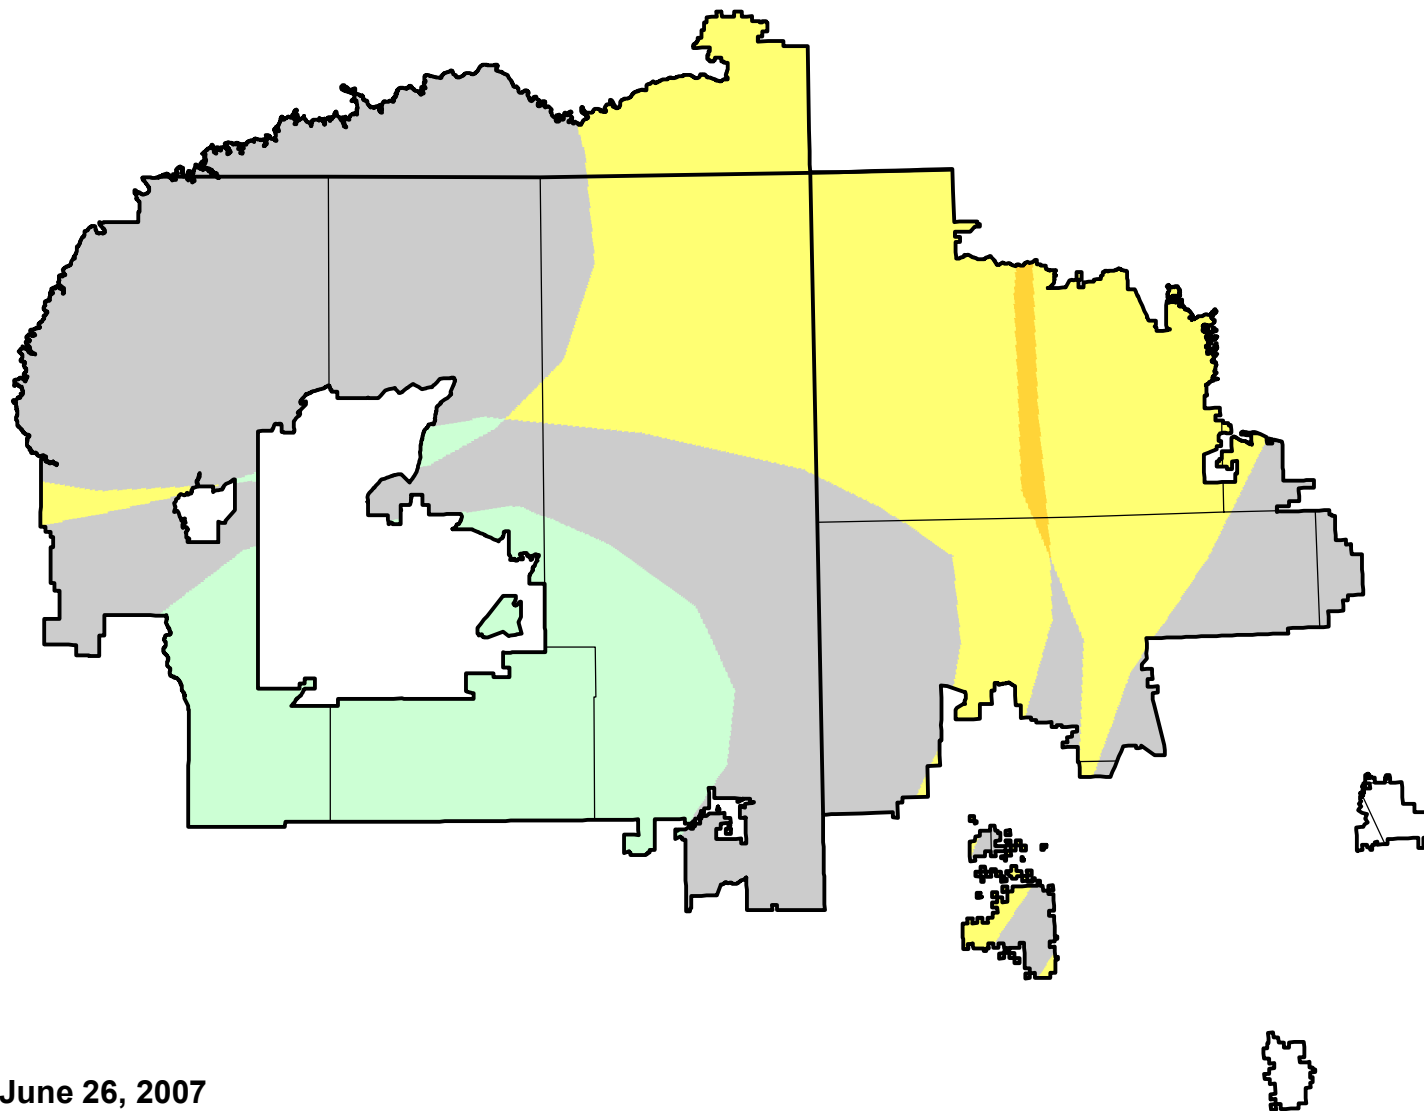

U.S. Drought Monitor Class Change - Navajo

Start of Water Year

June 26, 2007
compared to
September 28, 2006

droughtmonitor.unl.edu

- | | |
|---|---------------------|
|  | 5 Class Degradation |
|  | 4 Class Degradation |
|  | 3 Class Degradation |
|  | 2 Class Degradation |
|  | 1 Class Degradation |
|  | No Change |
|  | 1 Class Improvement |
|  | 2 Class Improvement |
|  | 3 Class Improvement |
|  | 4 Class Improvement |
|  | 5 Class Improvement |