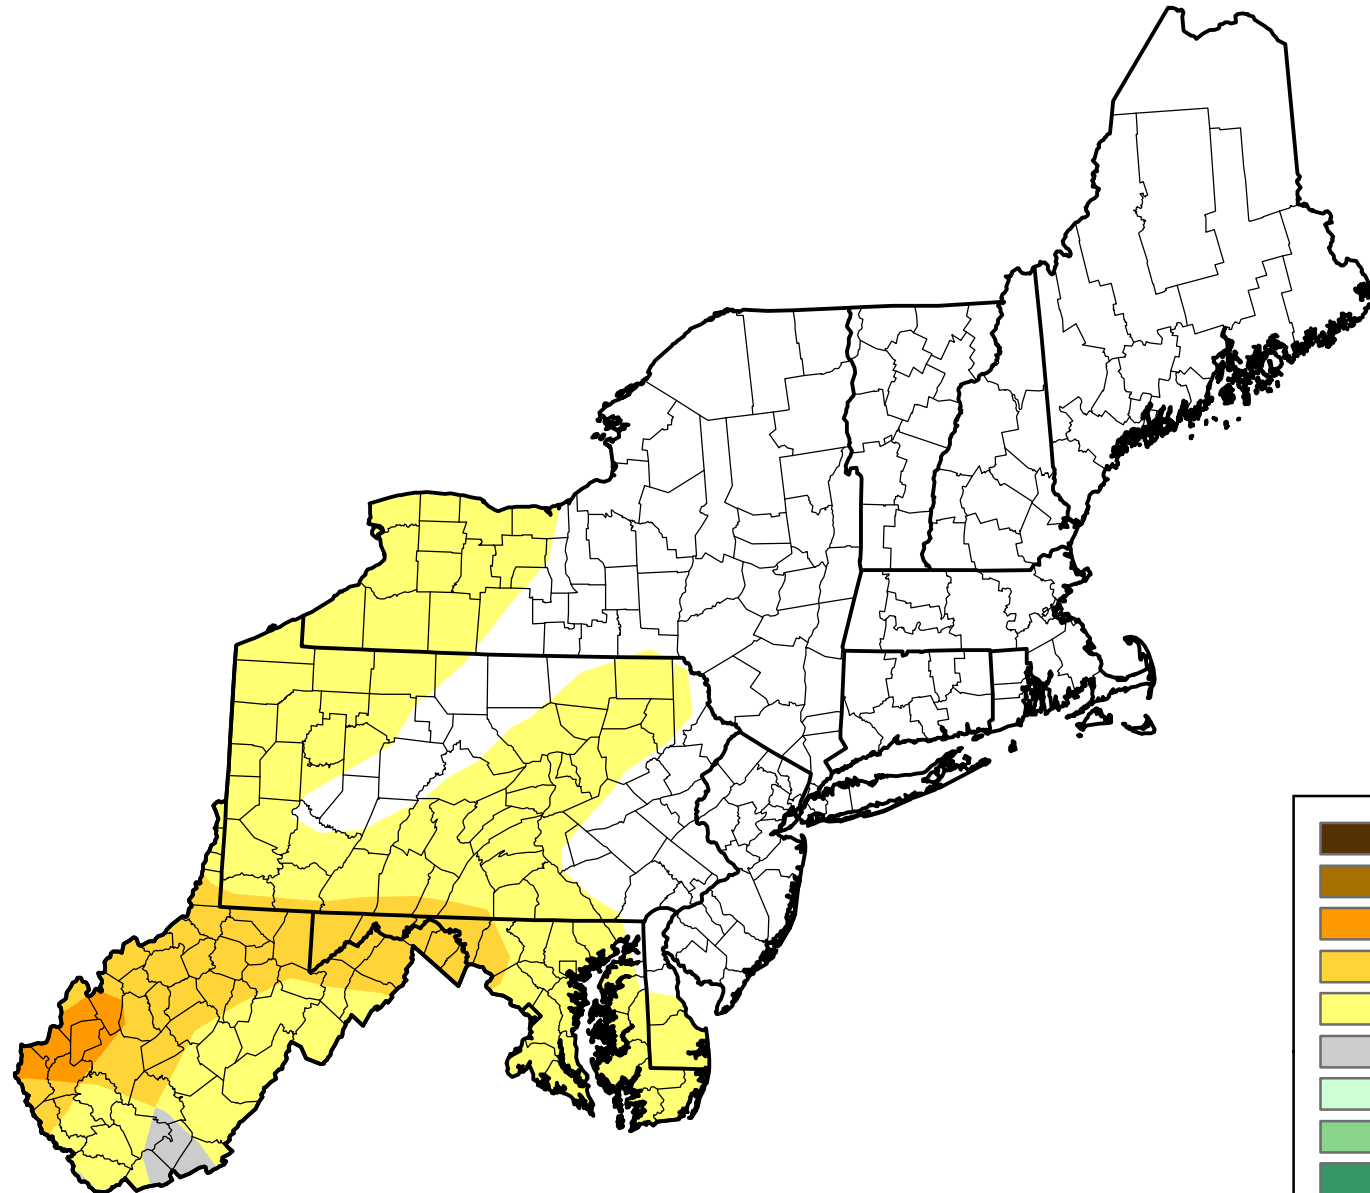

U.S. Drought Monitor Class Change - Northeast

13 Week

June 26, 2007
compared to
March 29, 2007

droughtmonitor.unl.edu

-  5 Class Degradation
-  4 Class Degradation
-  3 Class Degradation
-  2 Class Degradation
-  1 Class Degradation
-  No Change
-  1 Class Improvement
-  2 Class Improvement
-  3 Class Improvement
-  4 Class Improvement
-  5 Class Improvement