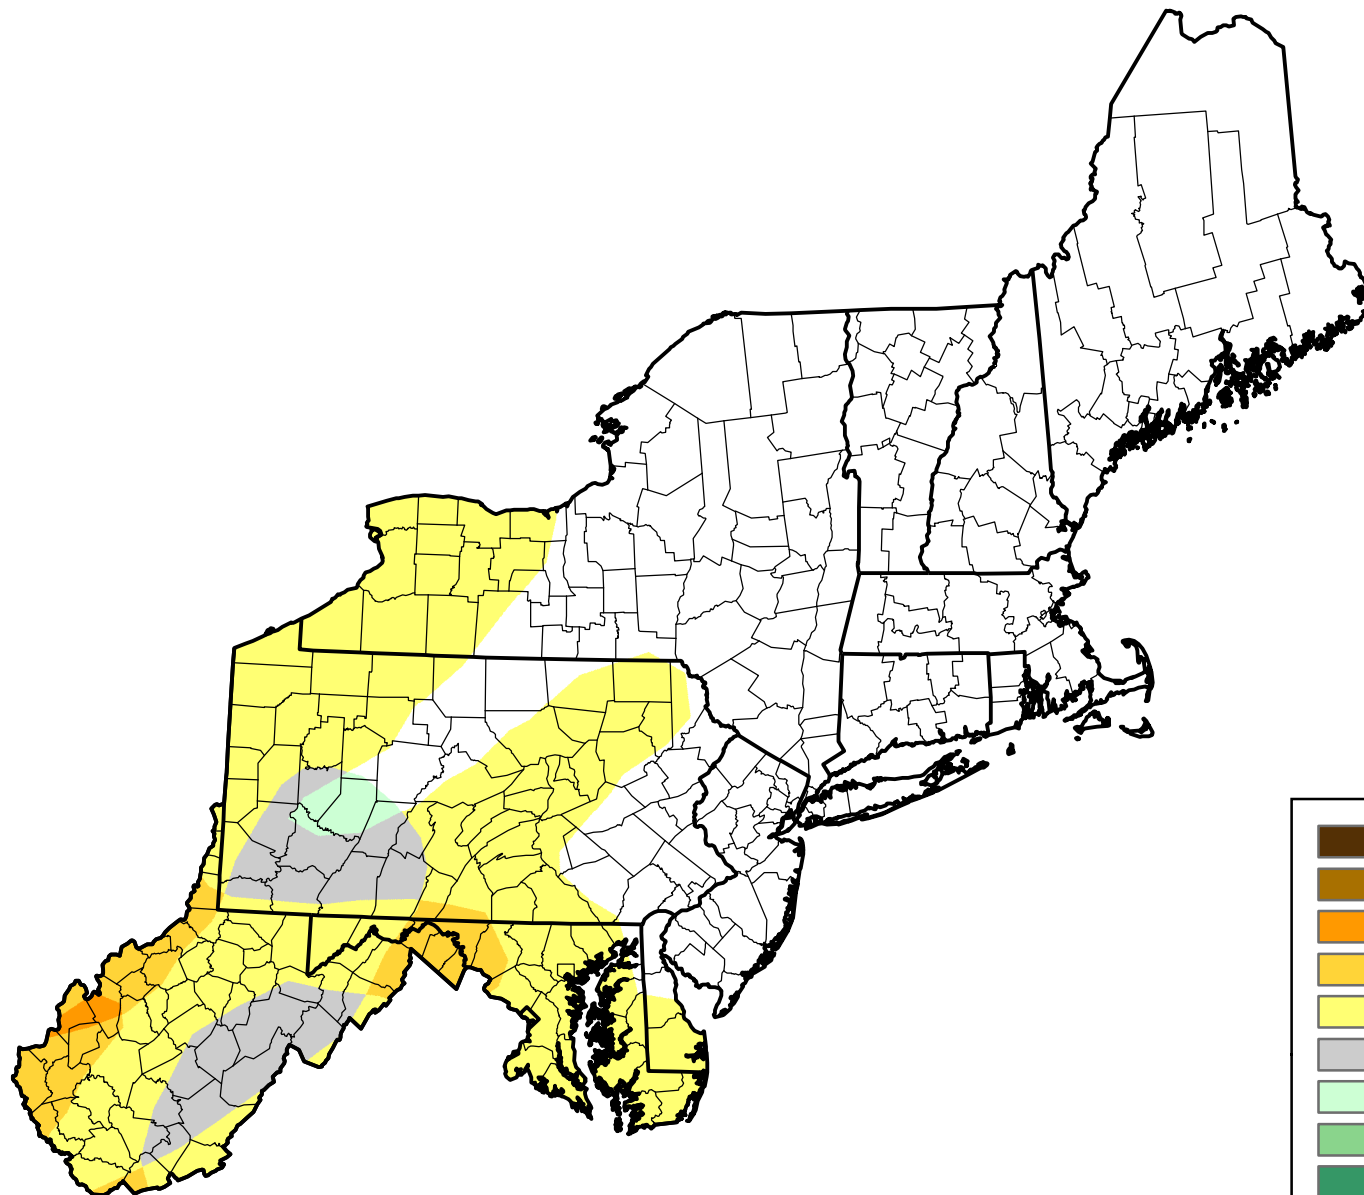

U.S. Drought Monitor Class Change - Northeast

Start of Calendar Year

June 26, 2007
compared to
January 4, 2007

droughtmonitor.unl.edu

-  5 Class Degradation
-  4 Class Degradation
-  3 Class Degradation
-  2 Class Degradation
-  1 Class Degradation
-  No Change
-  1 Class Improvement
-  2 Class Improvement
-  3 Class Improvement
-  4 Class Improvement
-  5 Class Improvement