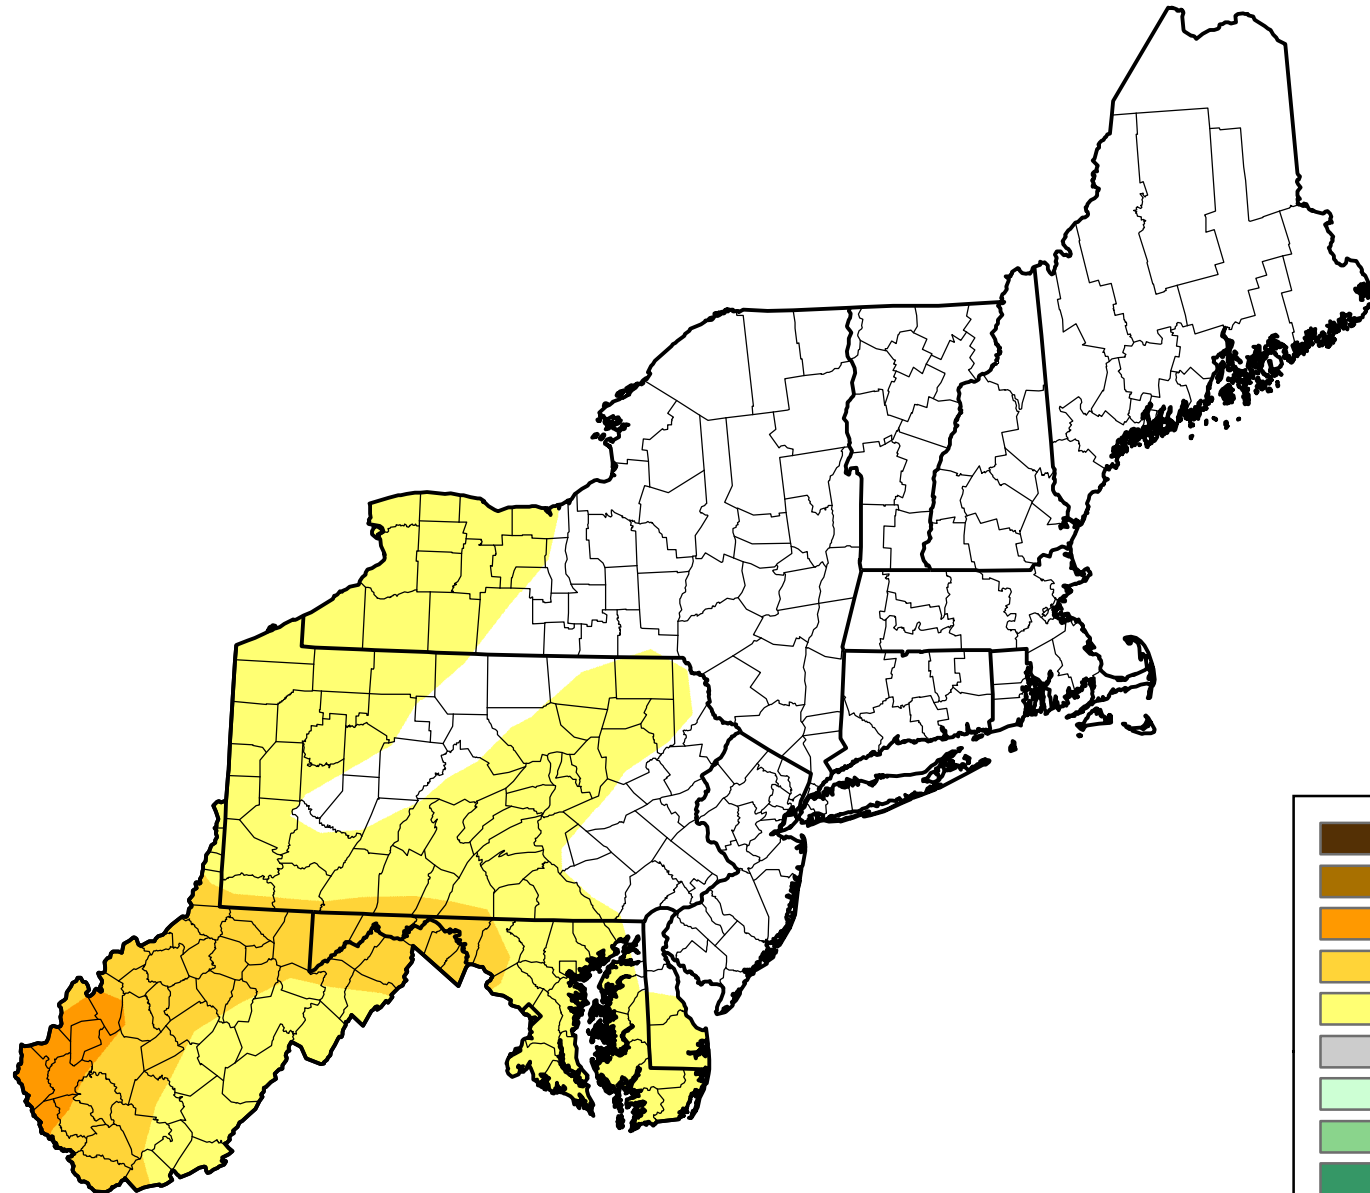

U.S. Drought Monitor Class Change - Northeast

Start of Water Year

June 26, 2007
compared to
September 28, 2006

droughtmonitor.unl.edu

-  5 Class Degradation
-  4 Class Degradation
-  3 Class Degradation
-  2 Class Degradation
-  1 Class Degradation
-  No Change
-  1 Class Improvement
-  2 Class Improvement
-  3 Class Improvement
-  4 Class Improvement
-  5 Class Improvement