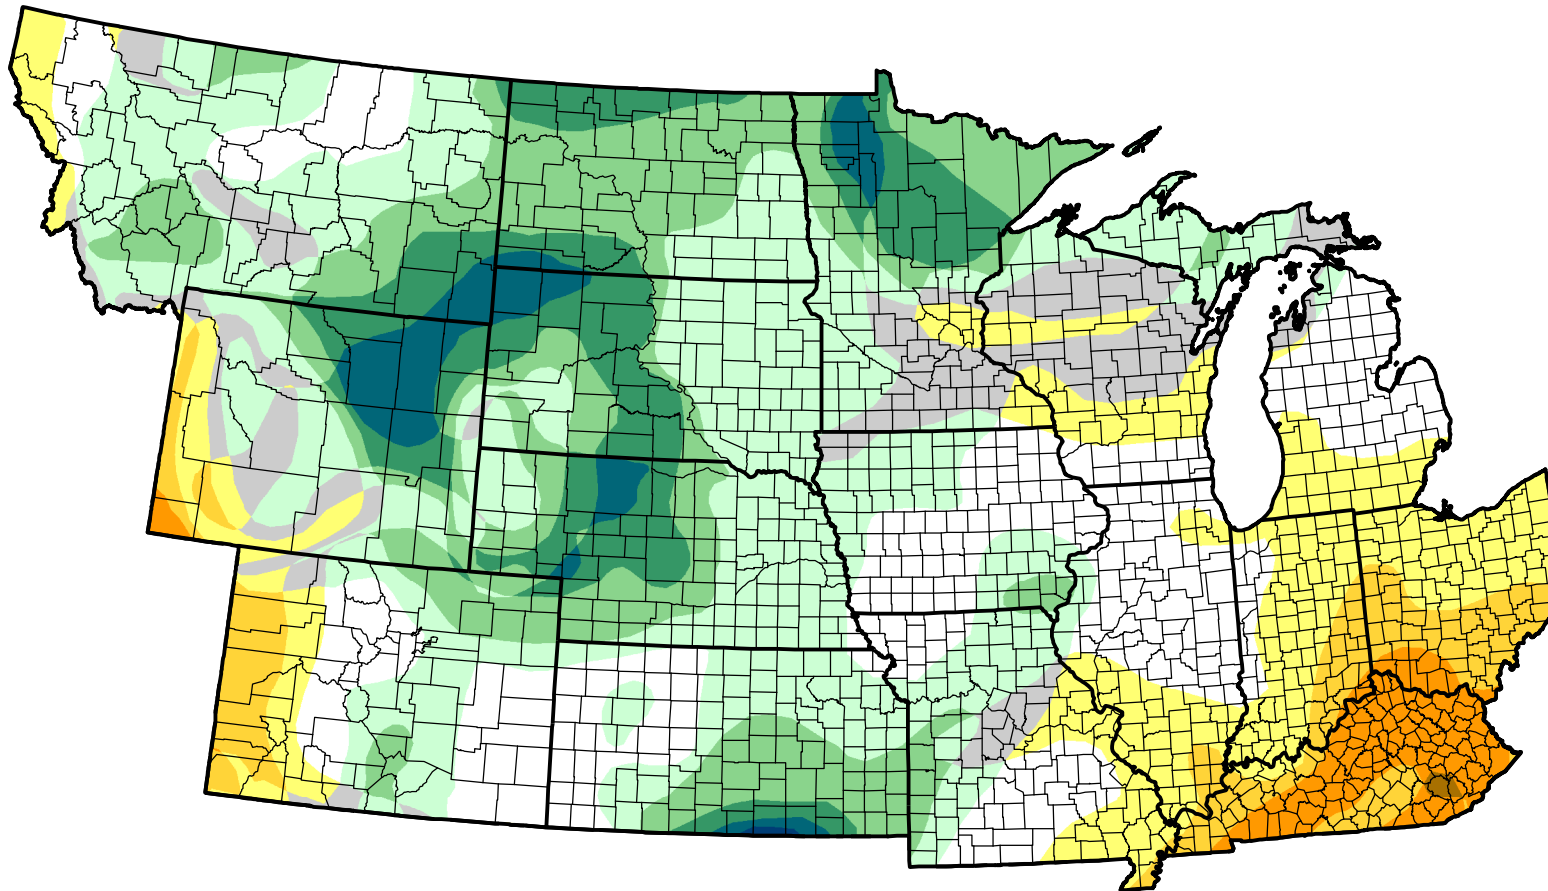

U.S. Drought Monitor Class Change - NWS Central 26 Week

-  5 Class Degradation
-  4 Class Degradation
-  3 Class Degradation
-  2 Class Degradation
-  1 Class Degradation
-  No Change
-  1 Class Improvement
-  2 Class Improvement
-  3 Class Improvement
-  4 Class Improvement
-  5 Class Improvement

June 26, 2007
compared to
December 28, 2006

droughtmonitor.unl.edu