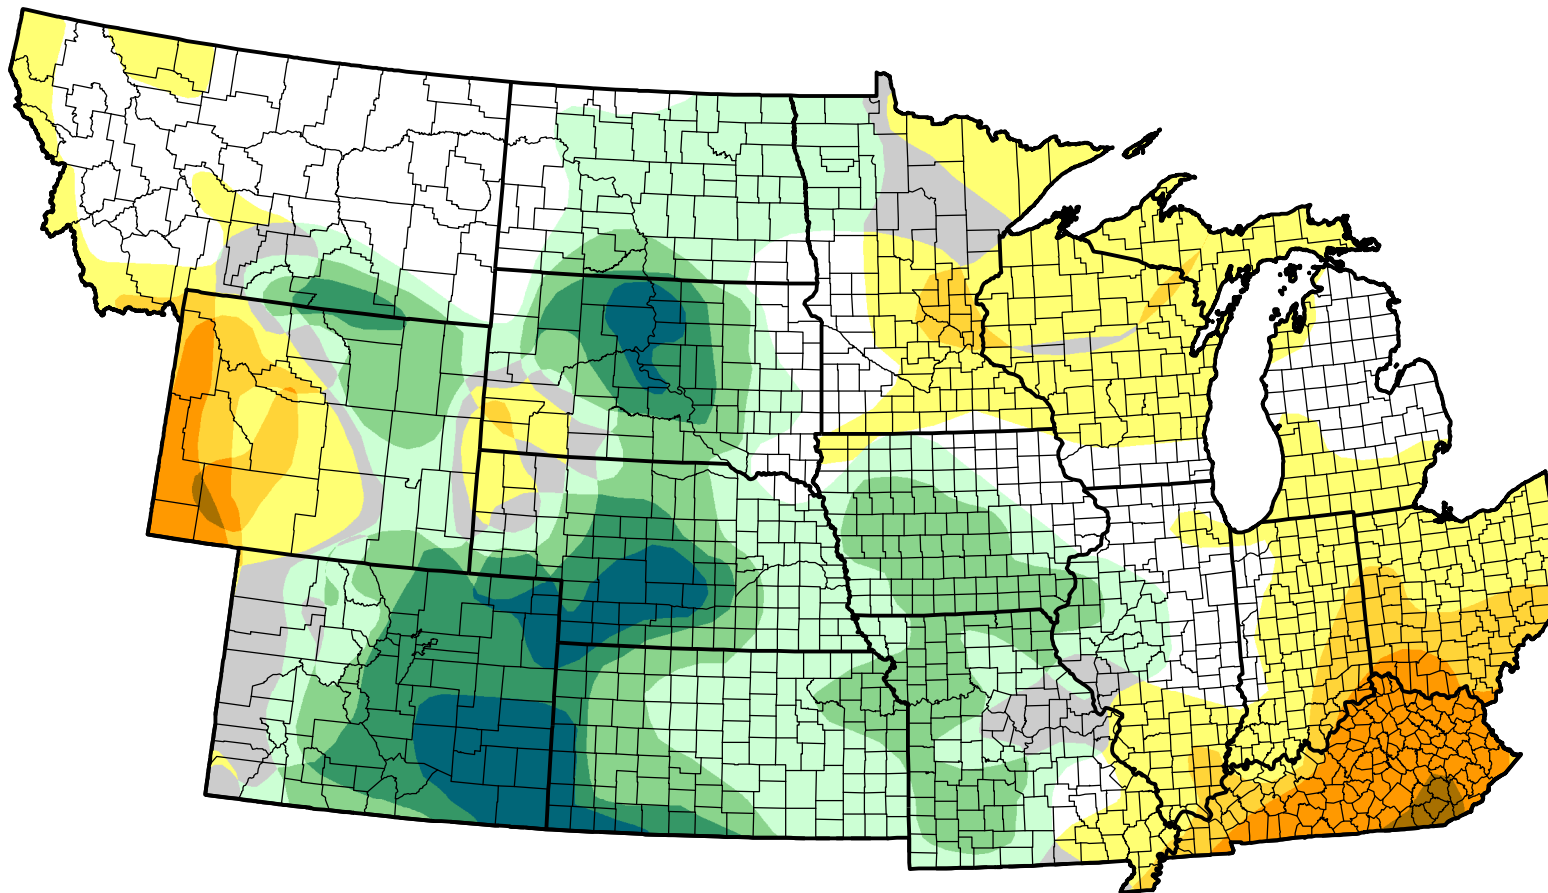

U.S. Drought Monitor Class Change - NWS Central 52 Week

June 26, 2007
compared to
June 29, 2006

droughtmonitor.unl.edu

-  5 Class Degradation
-  4 Class Degradation
-  3 Class Degradation
-  2 Class Degradation
-  1 Class Degradation
-  No Change
-  1 Class Improvement
-  2 Class Improvement
-  3 Class Improvement
-  4 Class Improvement
-  5 Class Improvement