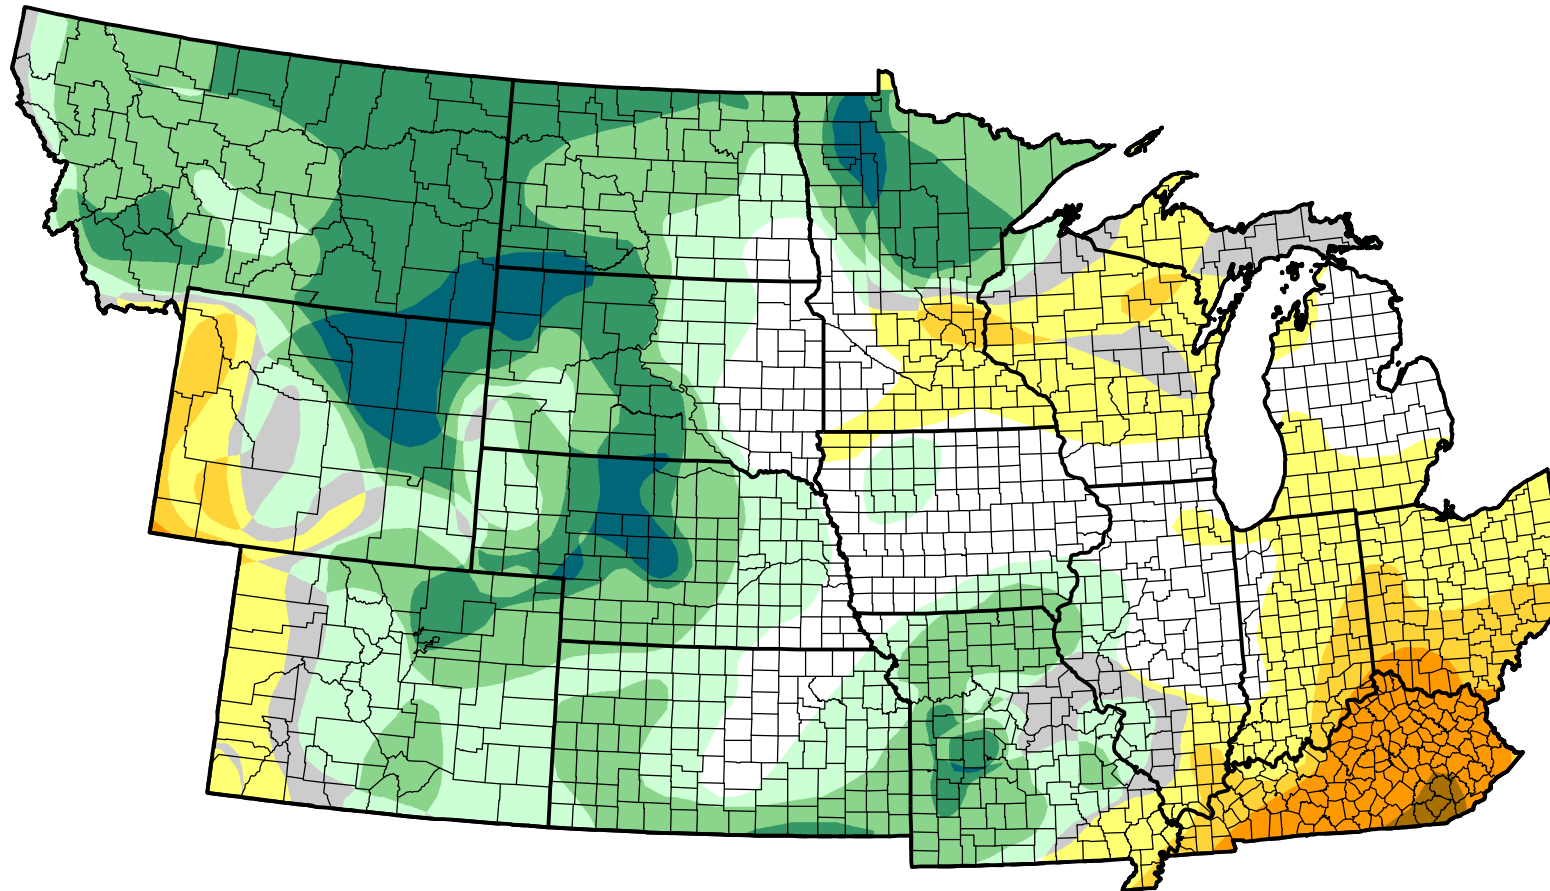

# U.S. Drought Monitor Class Change - NWS Central Start of Water Year

-  5 Class Degradation
-  4 Class Degradation
-  3 Class Degradation
-  2 Class Degradation
-  1 Class Degradation
-  No Change
-  1 Class Improvement
-  2 Class Improvement
-  3 Class Improvement
-  4 Class Improvement
-  5 Class Improvement

June 26, 2007  
compared to  
September 28, 2006

[droughtmonitor.unl.edu](http://droughtmonitor.unl.edu)