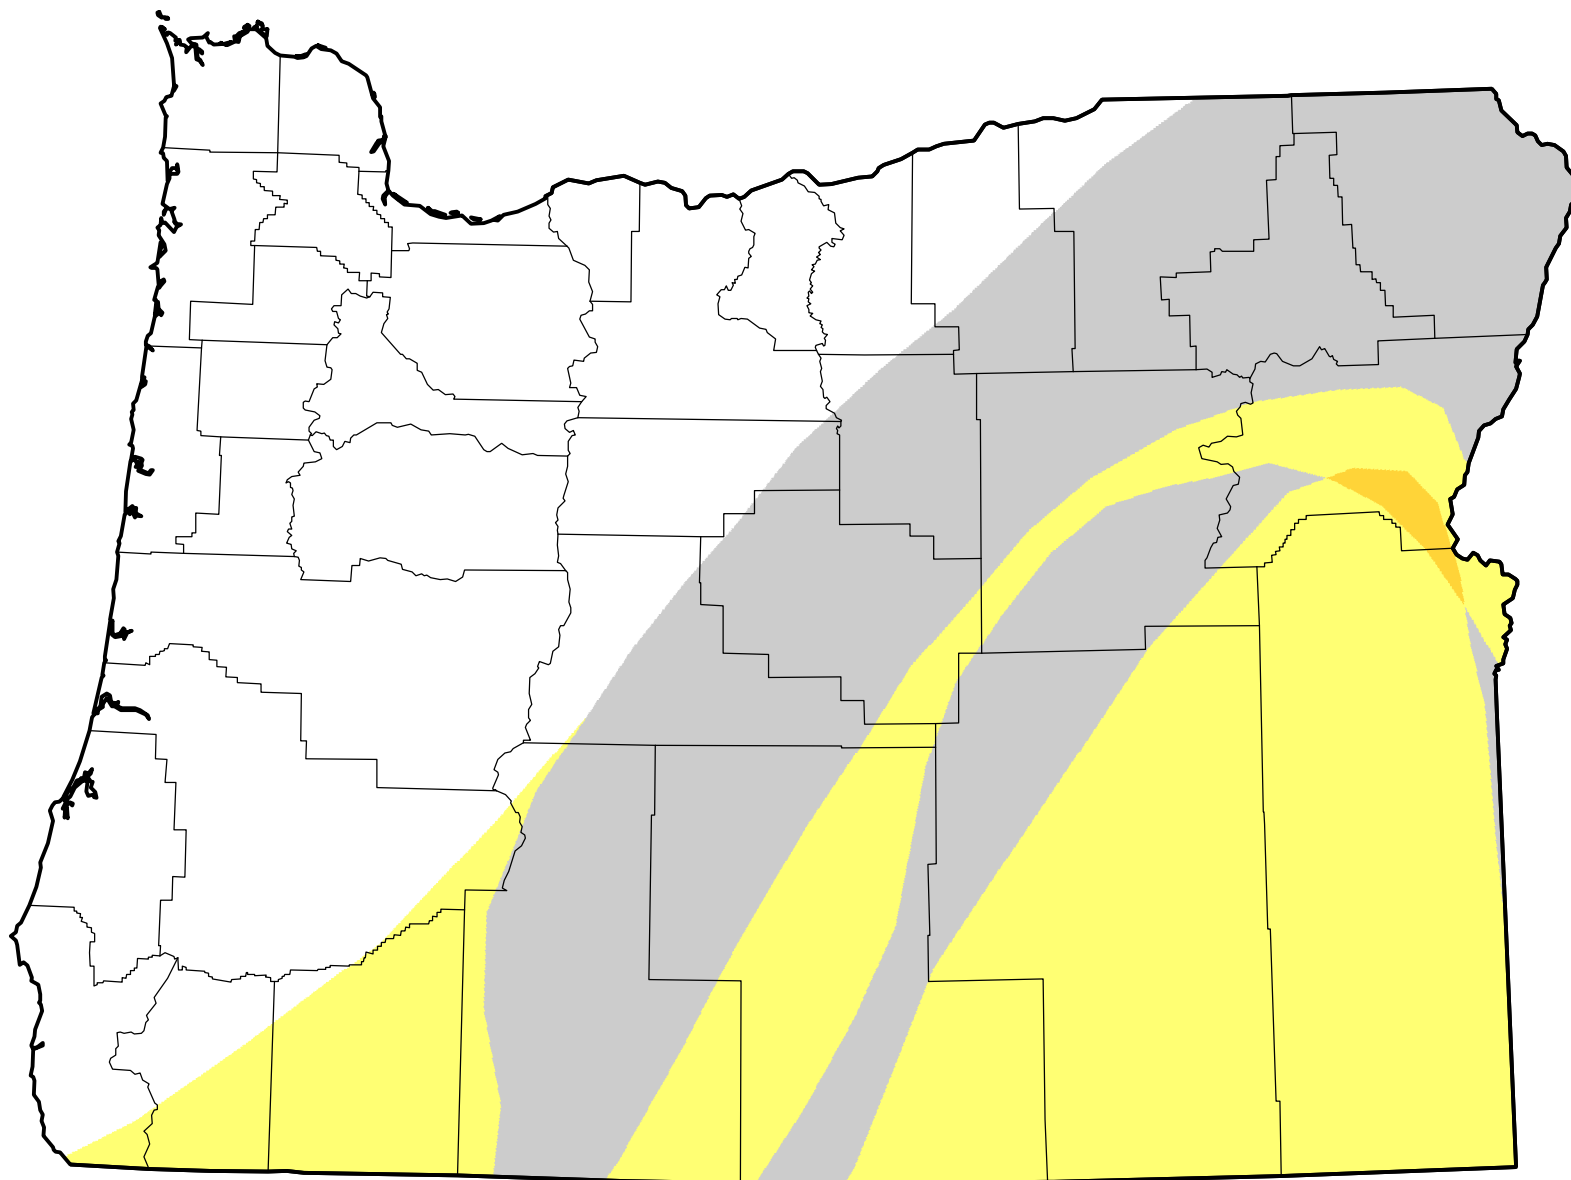

U.S. Drought Monitor Class Change - Oregon

8 Week

**June 26, 2007
compared to
May 3, 2007**

droughtmonitor.unl.edu

- 5 Class Degradation
- 4 Class Degradation
- 3 Class Degradation
- 2 Class Degradation
- 1 Class Degradation
- No Change
- 1 Class Improvement
- 2 Class Improvement
- 3 Class Improvement
- 4 Class Improvement
- 5 Class Improvement