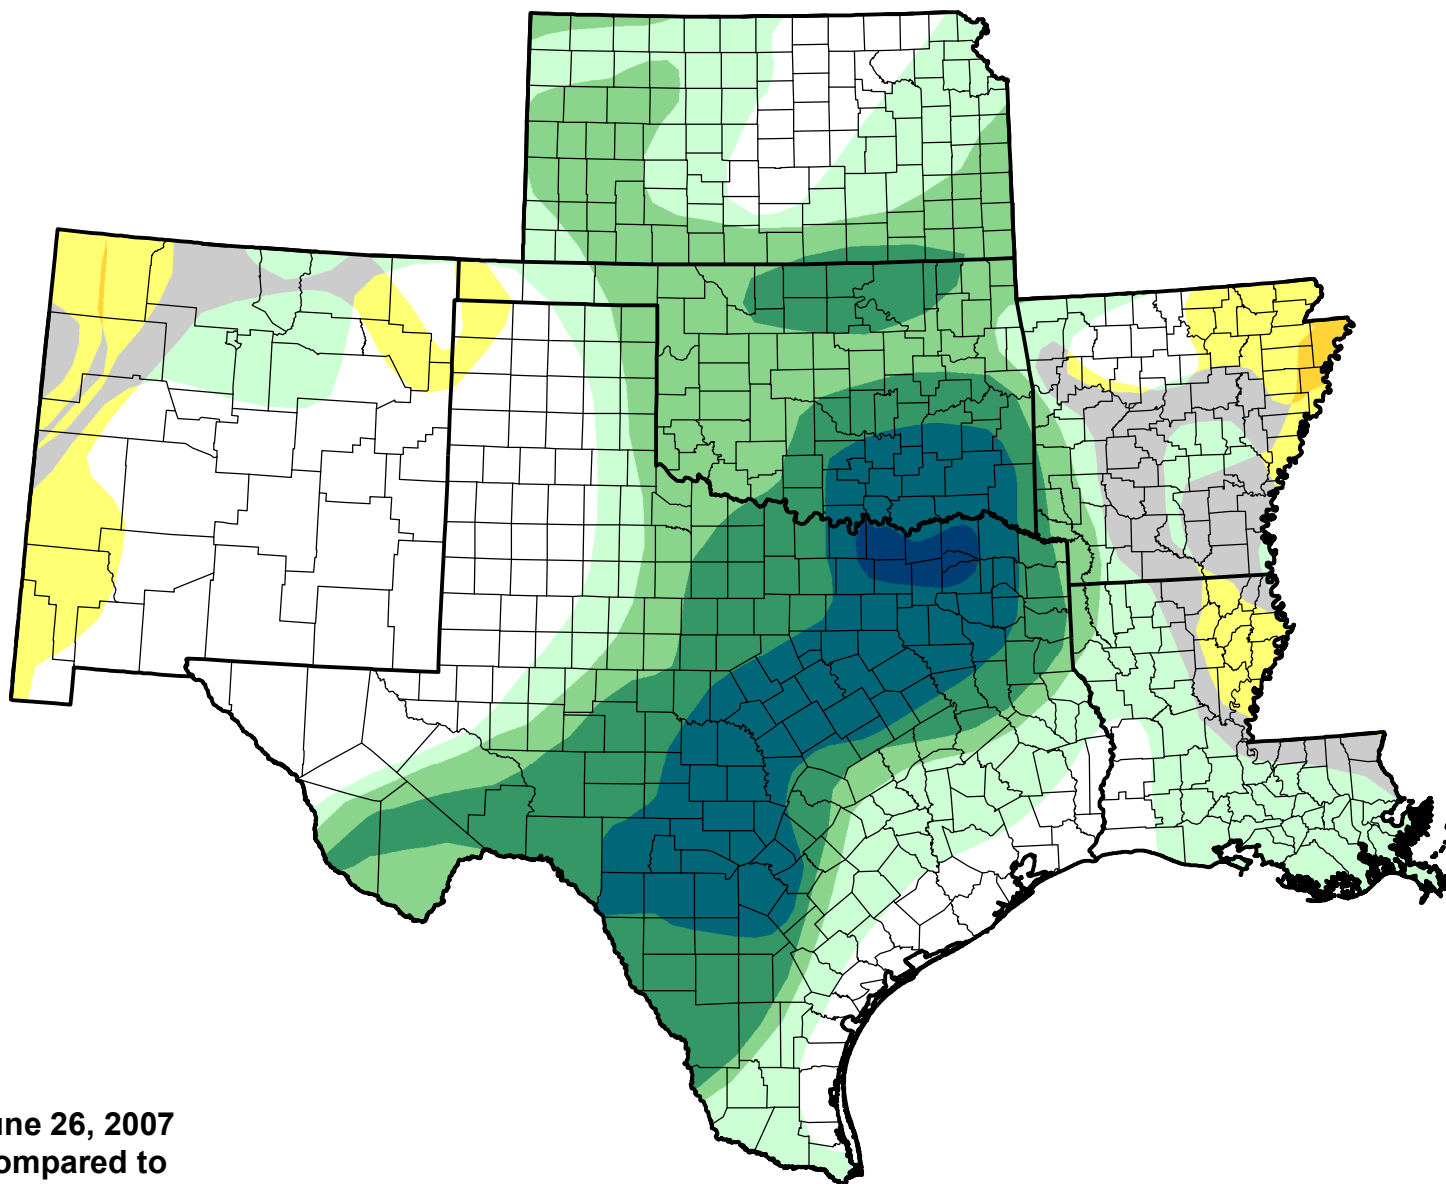

U.S. Drought Monitor Class Change - SCIPP

Start of Water Year

June 26, 2007
compared to
September 28, 2006

droughtmonitor.unl.edu

-  5 Class Degradation
-  4 Class Degradation
-  3 Class Degradation
-  2 Class Degradation
-  1 Class Degradation
-  No Change
-  1 Class Improvement
-  2 Class Improvement
-  3 Class Improvement
-  4 Class Improvement
-  5 Class Improvement