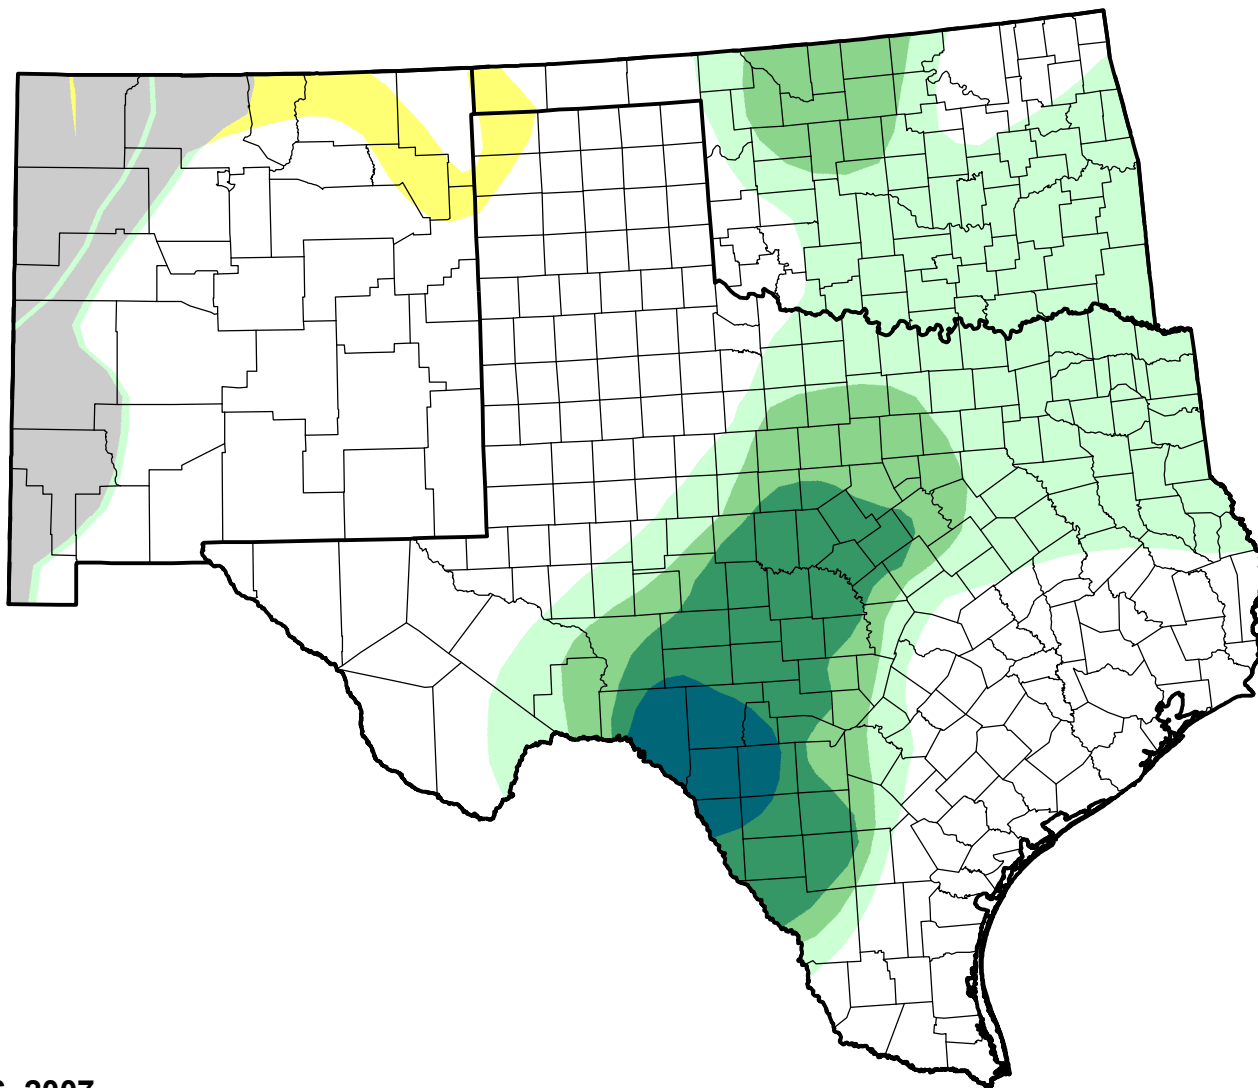

# U.S. Drought Monitor Class Change - Southern Plains RDEWS

13 Week

June 26, 2007  
compared to  
March 29, 2007

[droughtmonitor.unl.edu](http://droughtmonitor.unl.edu)

-  5 Class Degradation
-  4 Class Degradation
-  3 Class Degradation
-  2 Class Degradation
-  1 Class Degradation
-  No Change
-  1 Class Improvement
-  2 Class Improvement
-  3 Class Improvement
-  4 Class Improvement
-  5 Class Improvement