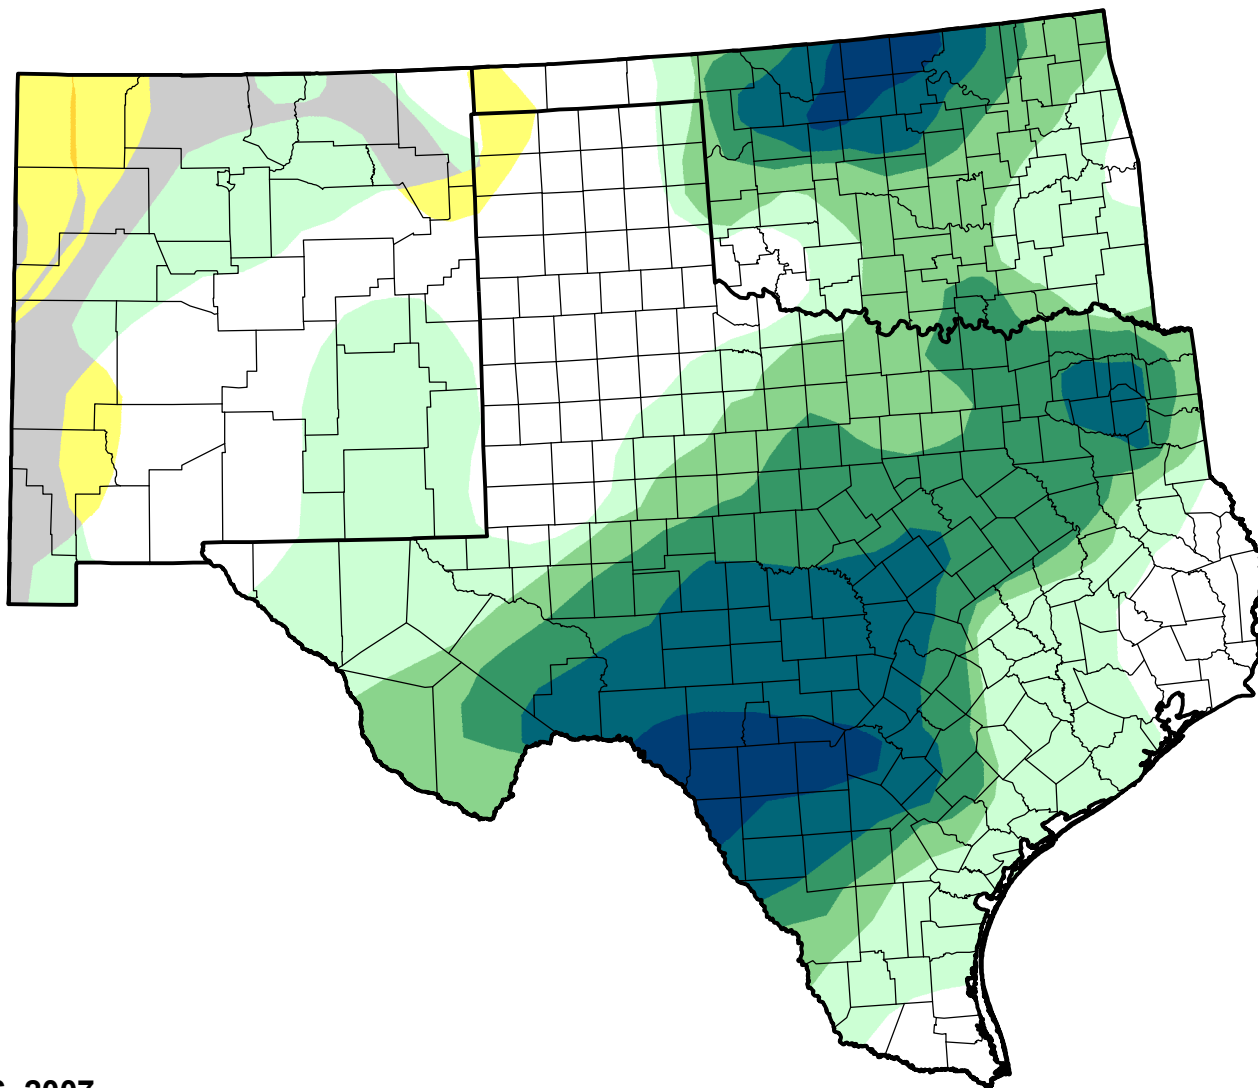

# U.S. Drought Monitor Class Change - Southern Plains RDEWS

26 Week

June 26, 2007  
compared to  
December 28, 2006

[droughtmonitor.unl.edu](http://droughtmonitor.unl.edu)

-  5 Class Degradation
-  4 Class Degradation
-  3 Class Degradation
-  2 Class Degradation
-  1 Class Degradation
-  No Change
-  1 Class Improvement
-  2 Class Improvement
-  3 Class Improvement
-  4 Class Improvement
-  5 Class Improvement