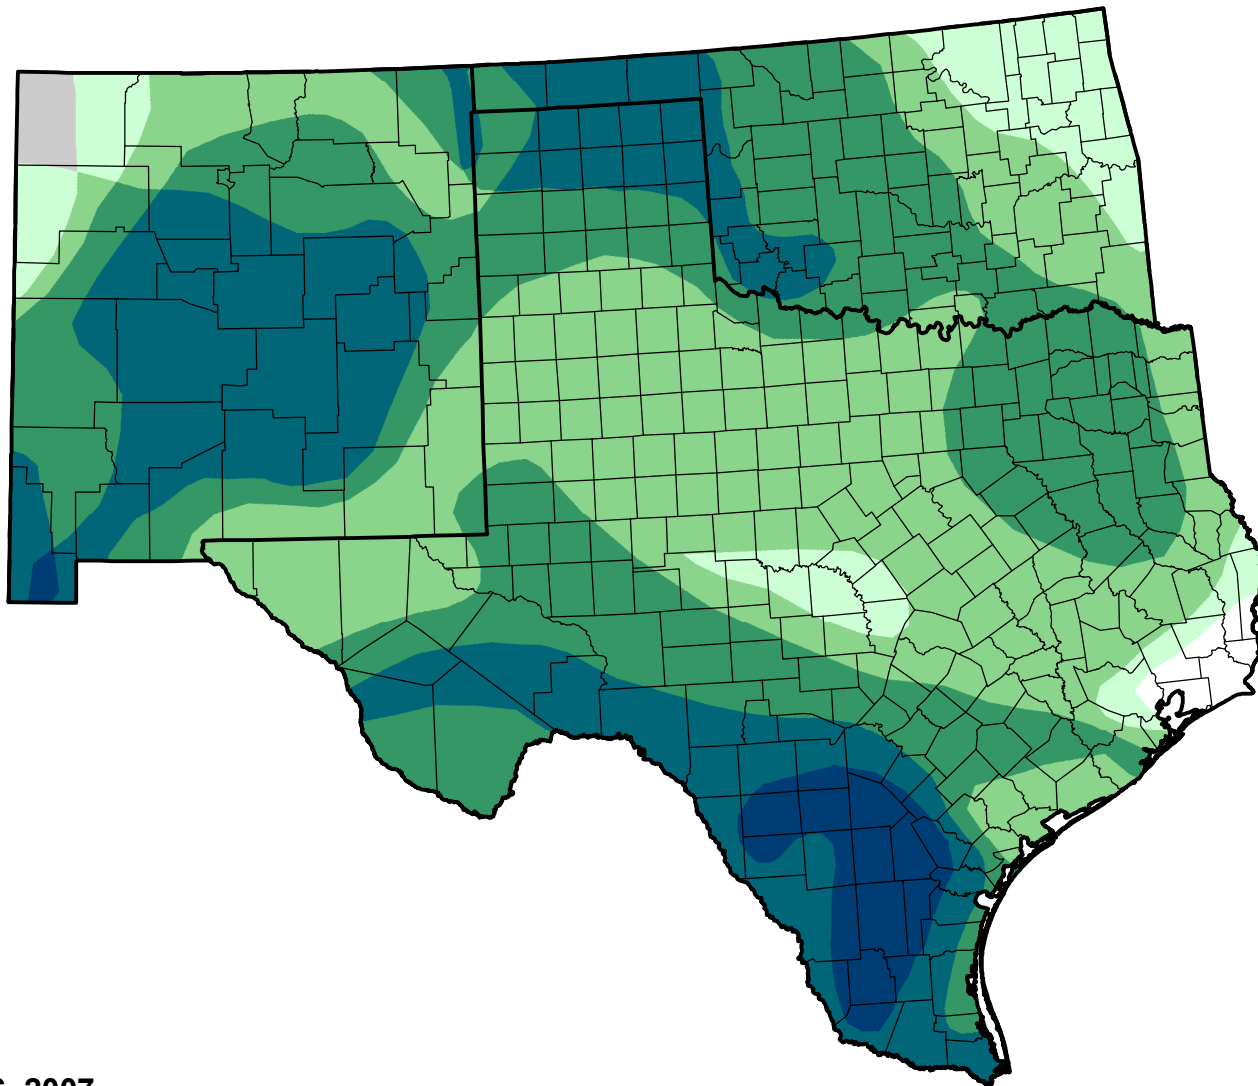

U.S. Drought Monitor Class Change - Southern Plains RDEWS

52 Week

June 26, 2007
compared to
June 29, 2006

droughtmonitor.unl.edu

-  5 Class Degradation
-  4 Class Degradation
-  3 Class Degradation
-  2 Class Degradation
-  1 Class Degradation
-  No Change
-  1 Class Improvement
-  2 Class Improvement
-  3 Class Improvement
-  4 Class Improvement
-  5 Class Improvement