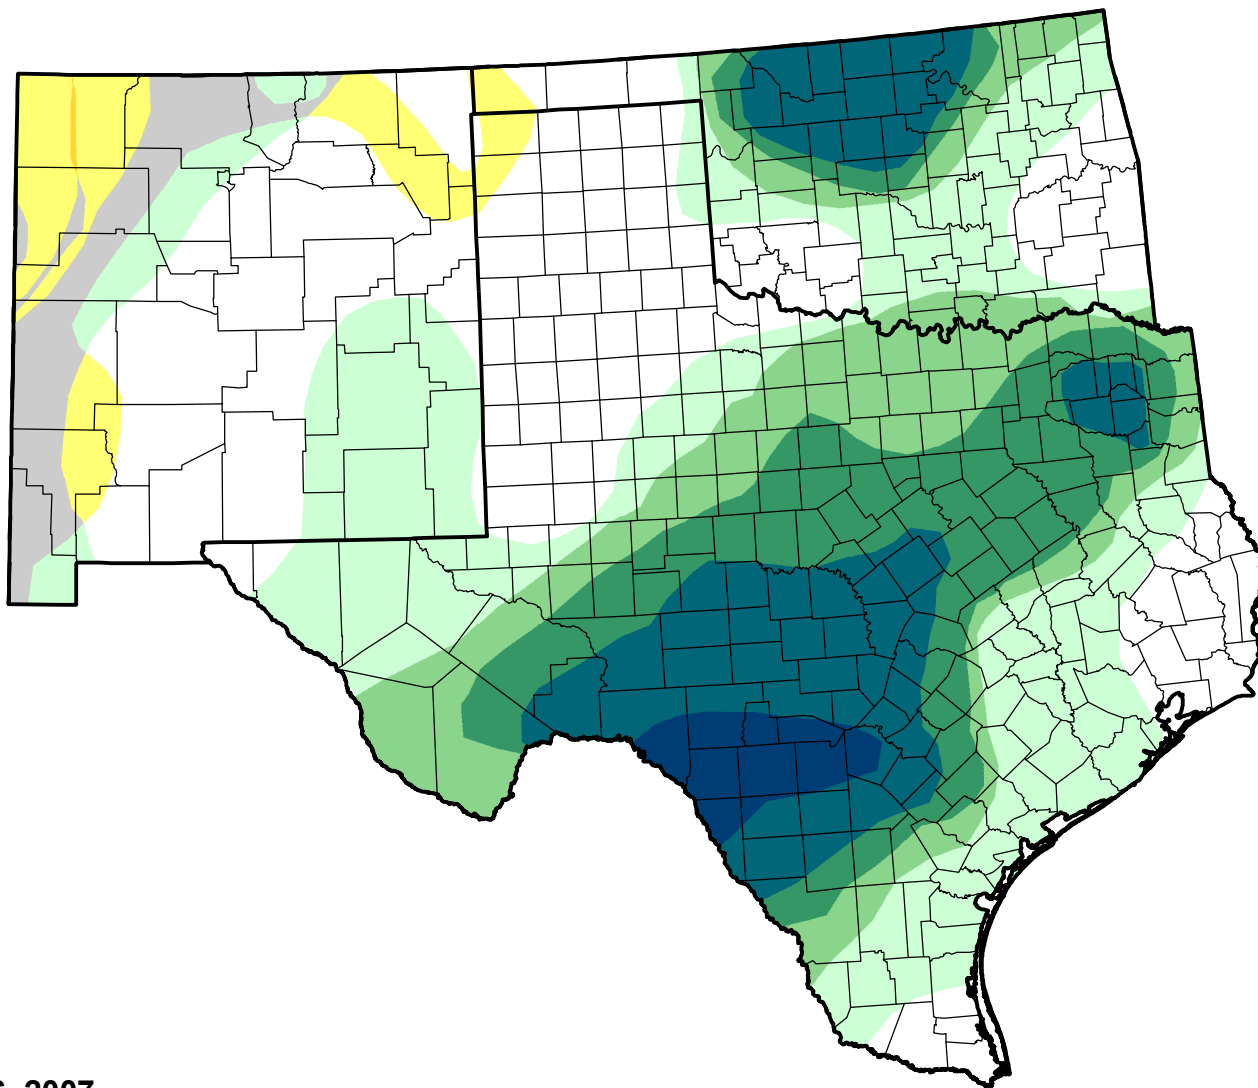

# U.S. Drought Monitor Class Change - Southern Plains RDEWS

Start of Calendar Year

June 26, 2007  
compared to  
January 4, 2007

[droughtmonitor.unl.edu](http://droughtmonitor.unl.edu)

-  5 Class Degradation
-  4 Class Degradation
-  3 Class Degradation
-  2 Class Degradation
-  1 Class Degradation
-  No Change
-  1 Class Improvement
-  2 Class Improvement
-  3 Class Improvement
-  4 Class Improvement
-  5 Class Improvement