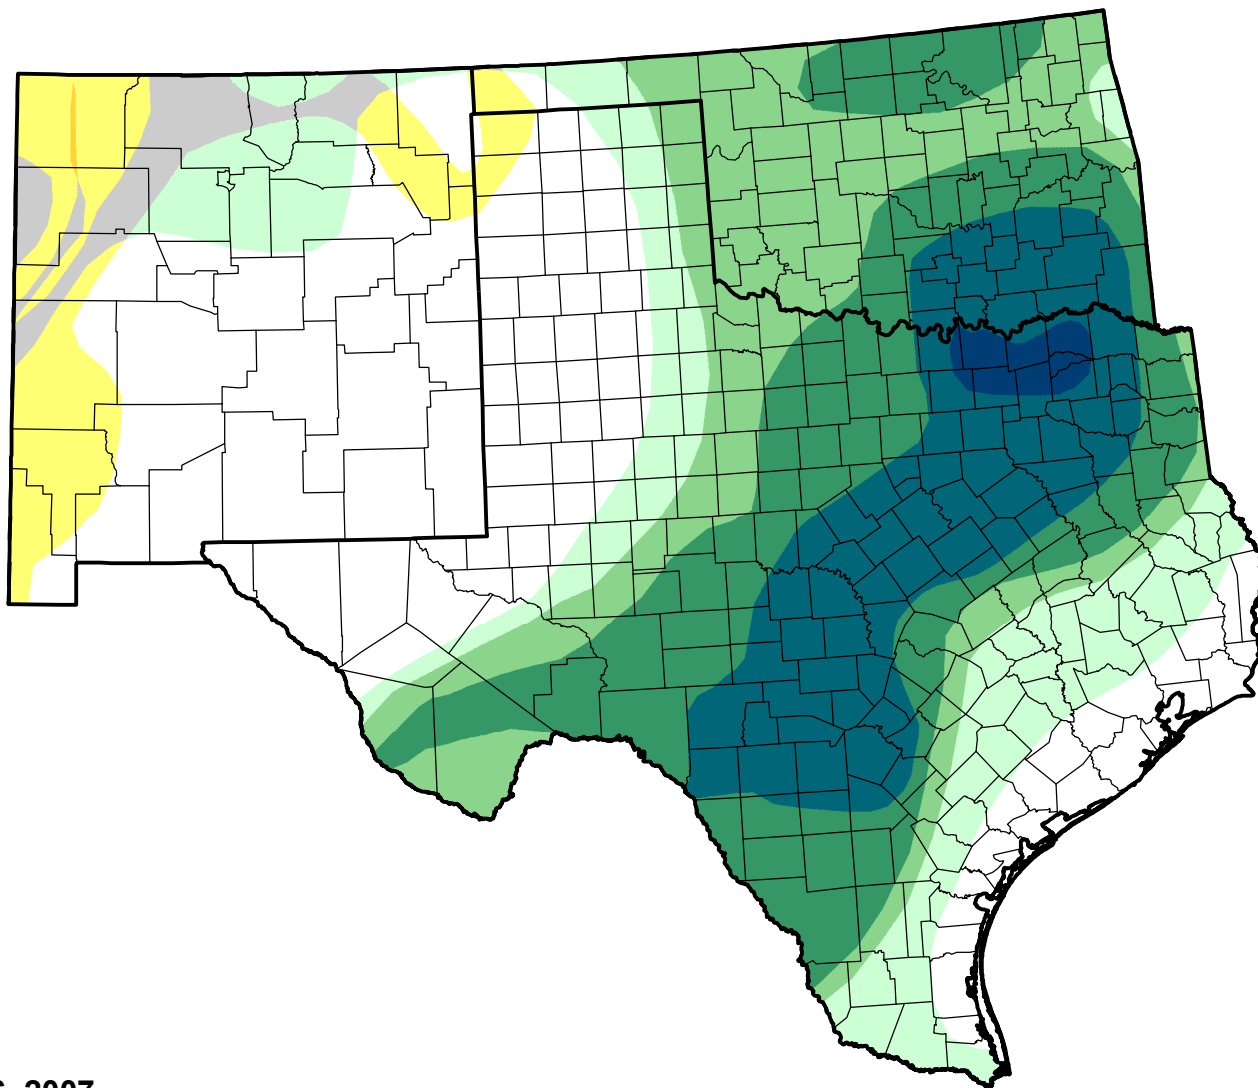

U.S. Drought Monitor Class Change - Southern Plains RDEWS

Start of Water Year

June 26, 2007
compared to
September 28, 2006

droughtmonitor.unl.edu

-  5 Class Degradation
-  4 Class Degradation
-  3 Class Degradation
-  2 Class Degradation
-  1 Class Degradation
-  No Change
-  1 Class Improvement
-  2 Class Improvement
-  3 Class Improvement
-  4 Class Improvement
-  5 Class Improvement