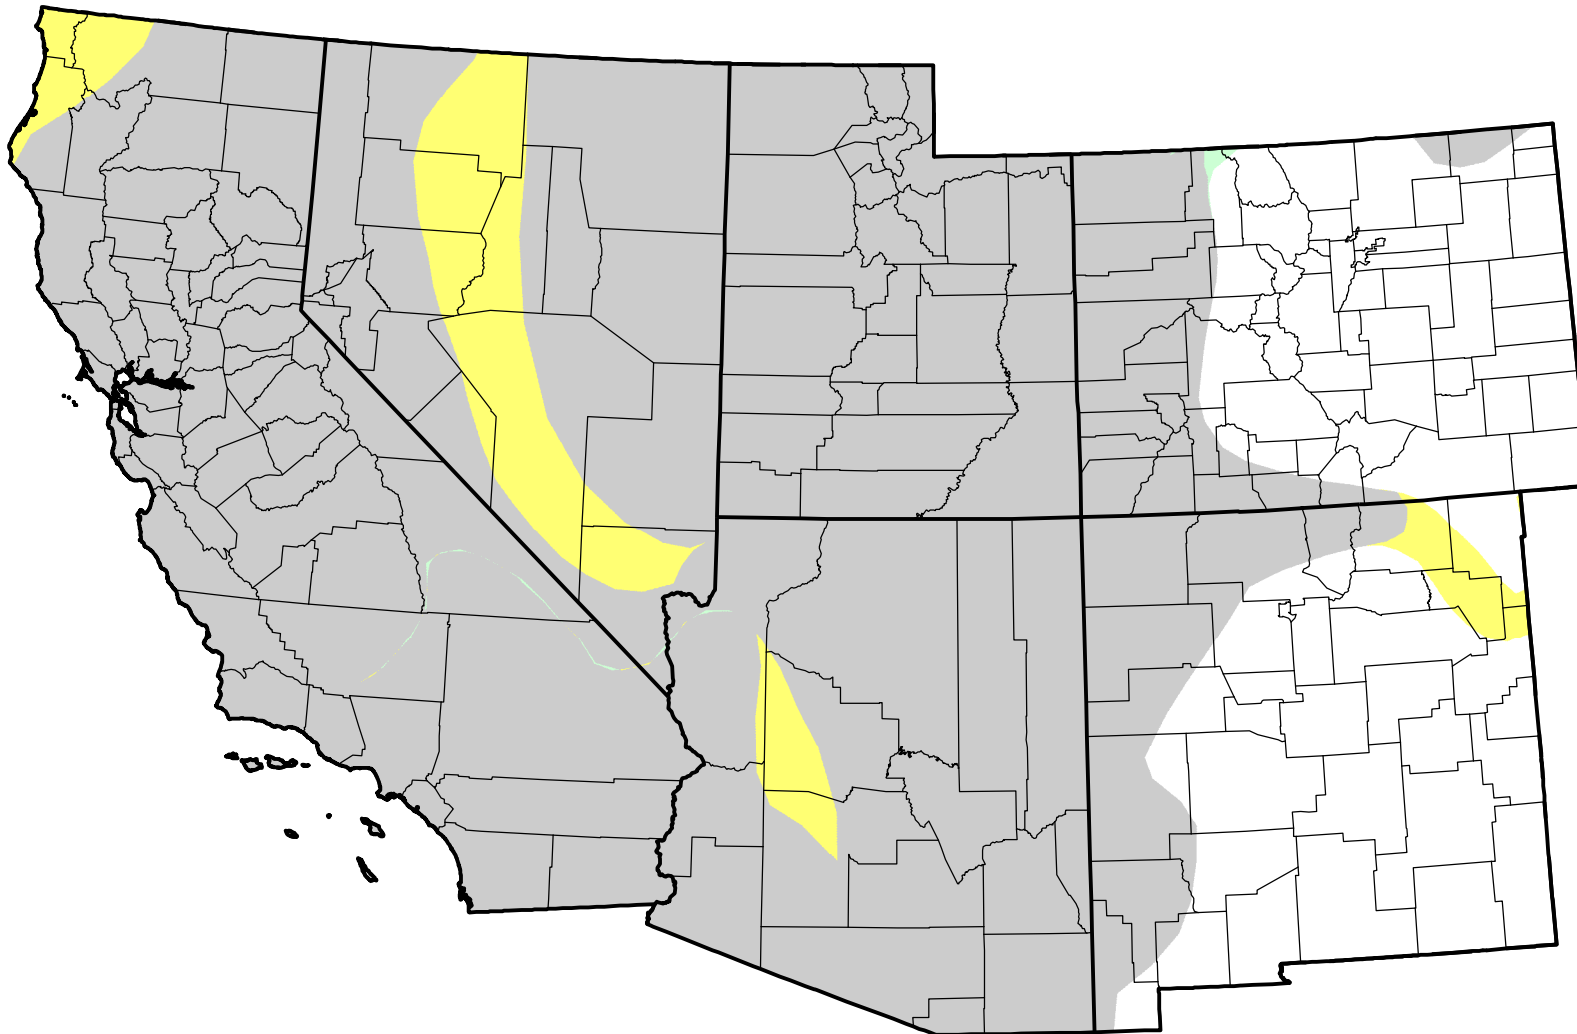

U.S. Drought Monitor Class Change - Southwest

4 Week

June 26, 2007
compared to
May 31, 2007

droughtmonitor.unl.edu

-  5 Class Degradation
-  4 Class Degradation
-  3 Class Degradation
-  2 Class Degradation
-  1 Class Degradation
-  No Change
-  1 Class Improvement
-  2 Class Improvement
-  3 Class Improvement
-  4 Class Improvement
-  5 Class Improvement