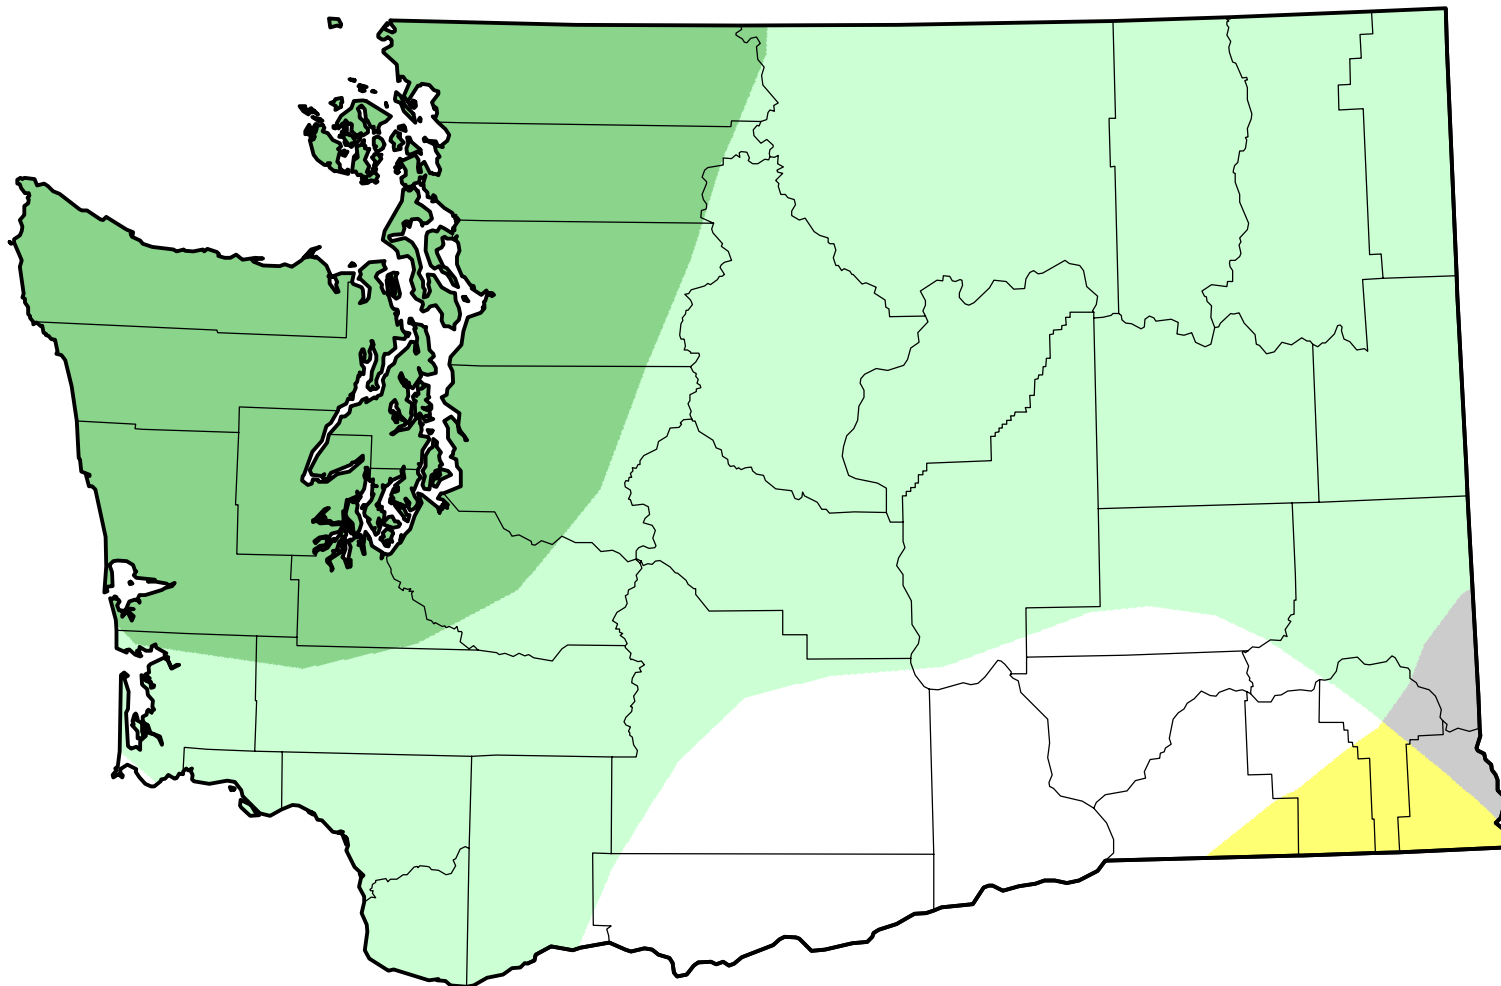

U.S. Drought Monitor Class Change - Washington

Start of Water Year

June 26, 2007
compared to
September 28, 2006

droughtmonitor.unl.edu

- 5 Class Degradation
- 4 Class Degradation
- 3 Class Degradation
- 2 Class Degradation
- 1 Class Degradation
- No Change
- 1 Class Improvement
- 2 Class Improvement
- 3 Class Improvement
- 4 Class Improvement
- 5 Class Improvement