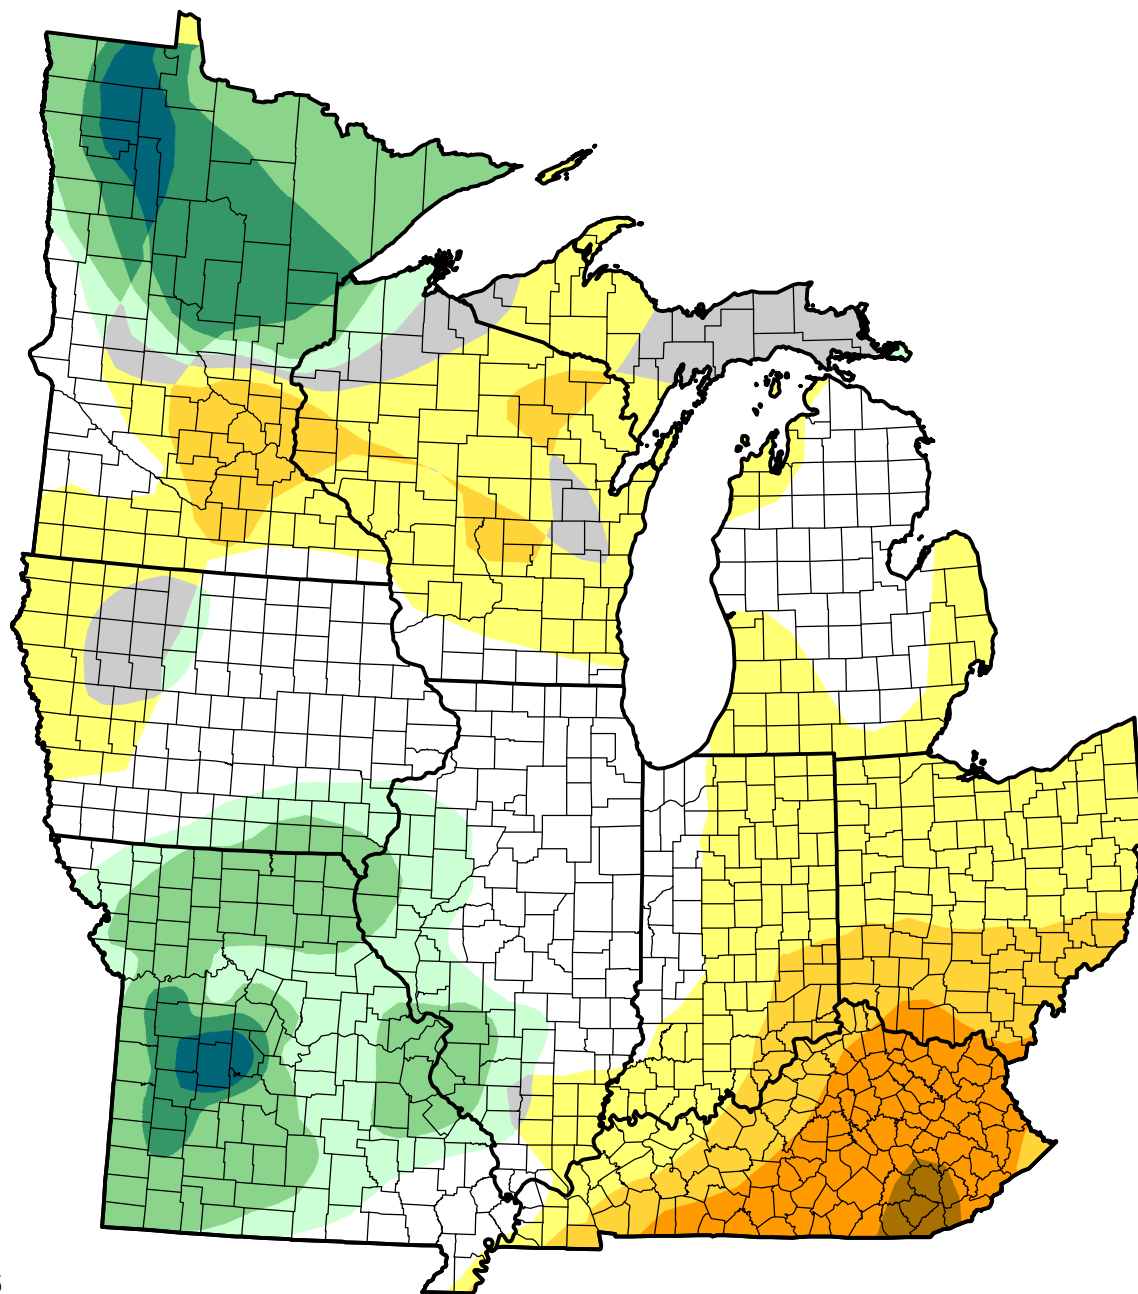

# U.S. Drought Monitor Class Change - Midwest Start of Water Year

July 3, 2007  
compared to  
September 28, 2006

[droughtmonitor.unl.edu](http://droughtmonitor.unl.edu)

- 5 Class Degradation
- 4 Class Degradation
- 3 Class Degradation
- 2 Class Degradation
- 1 Class Degradation
- No Change
- 1 Class Improvement
- 2 Class Improvement
- 3 Class Improvement
- 4 Class Improvement
- 5 Class Improvement