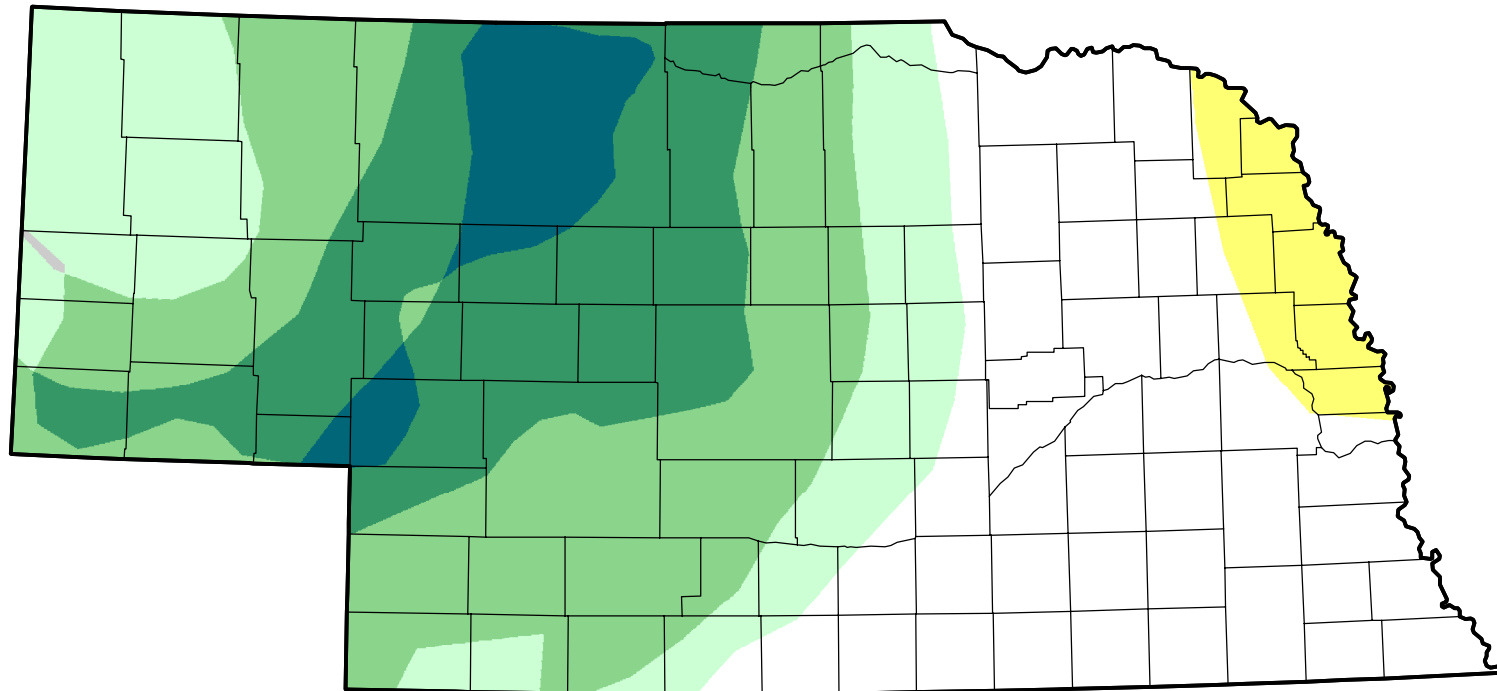

U.S. Drought Monitor Class Change - Nebraska

26 Week

July 3, 2007
compared to
January 4, 2007

droughtmonitor.unl.edu

-  5 Class Degradation
-  4 Class Degradation
-  3 Class Degradation
-  2 Class Degradation
-  1 Class Degradation
-  No Change
-  1 Class Improvement
-  2 Class Improvement
-  3 Class Improvement
-  4 Class Improvement
-  5 Class Improvement