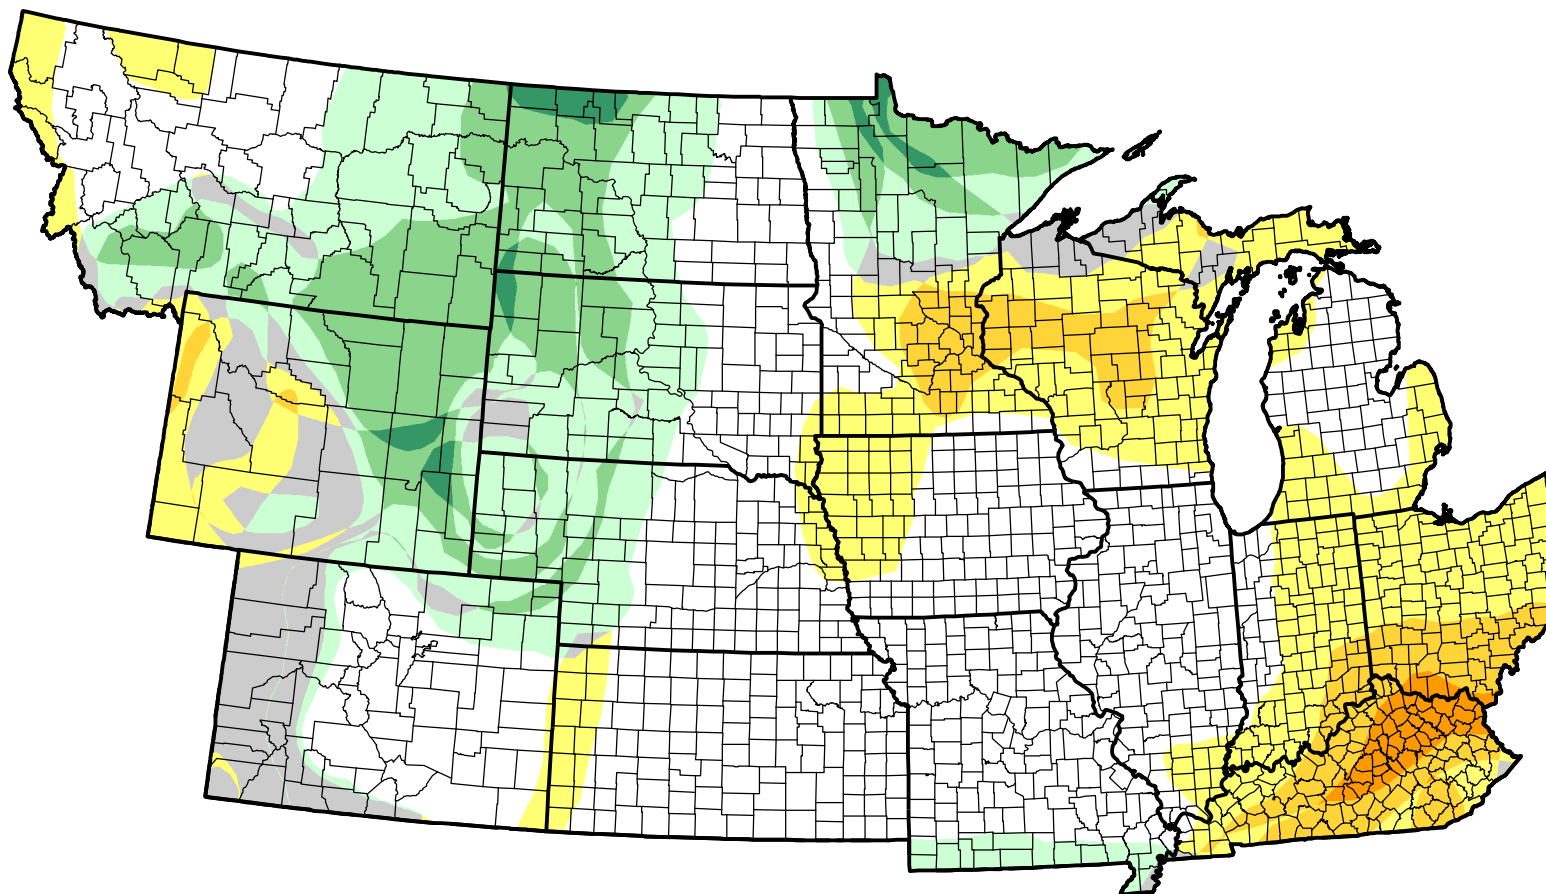

U.S. Drought Monitor Class Change - NWS Central 13 Week

July 3, 2007
compared to
April 5, 2007

droughtmonitor.unl.edu