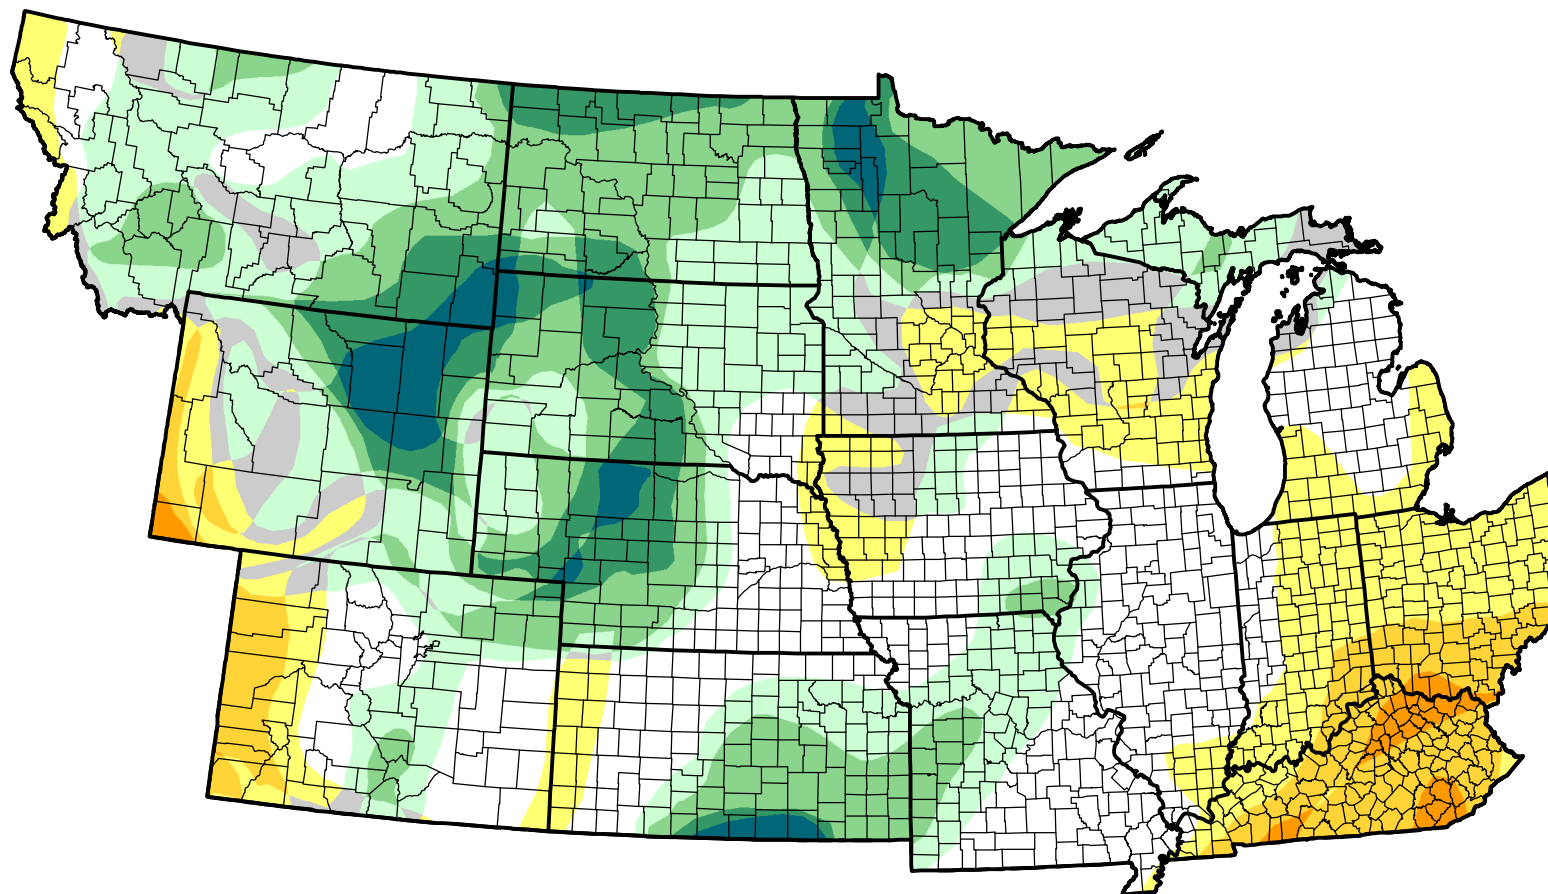

U.S. Drought Monitor Class Change - NWS Central 26 Week

July 3, 2007
compared to
January 4, 2007

droughtmonitor.unl.edu

-  5 Class Degradation
-  4 Class Degradation
-  3 Class Degradation
-  2 Class Degradation
-  1 Class Degradation
-  No Change
-  1 Class Improvement
-  2 Class Improvement
-  3 Class Improvement
-  4 Class Improvement
-  5 Class Improvement