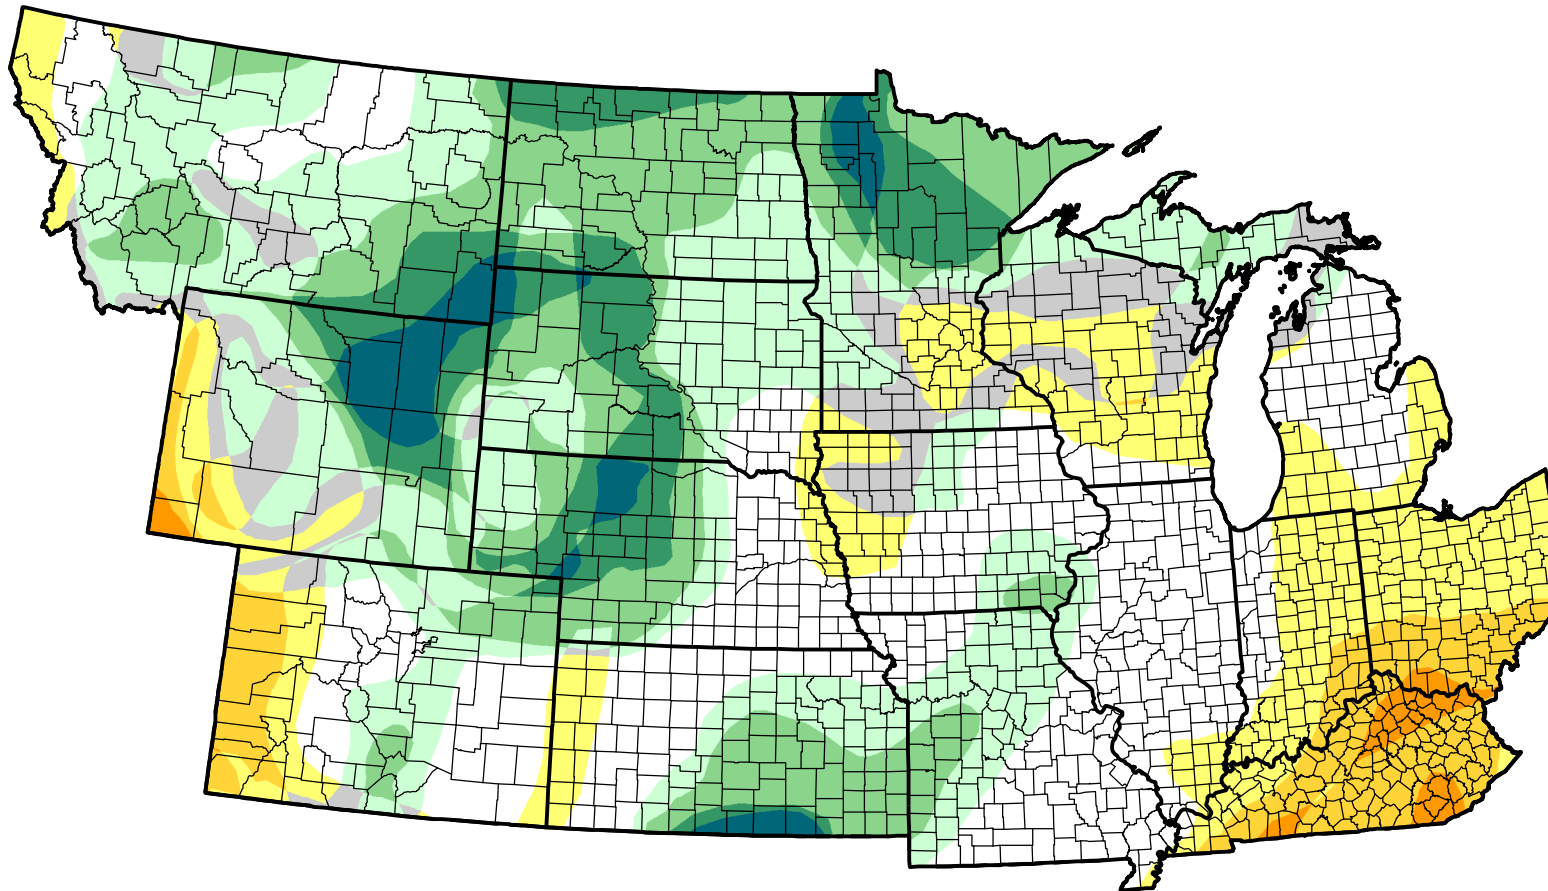

# U.S. Drought Monitor Class Change - NWS Central Start of Calendar Year

-  5 Class Degradation
-  4 Class Degradation
-  3 Class Degradation
-  2 Class Degradation
-  1 Class Degradation
-  No Change
-  1 Class Improvement
-  2 Class Improvement
-  3 Class Improvement
-  4 Class Improvement
-  5 Class Improvement

July 3, 2007  
compared to  
January 4, 2007

[droughtmonitor.unl.edu](http://droughtmonitor.unl.edu)