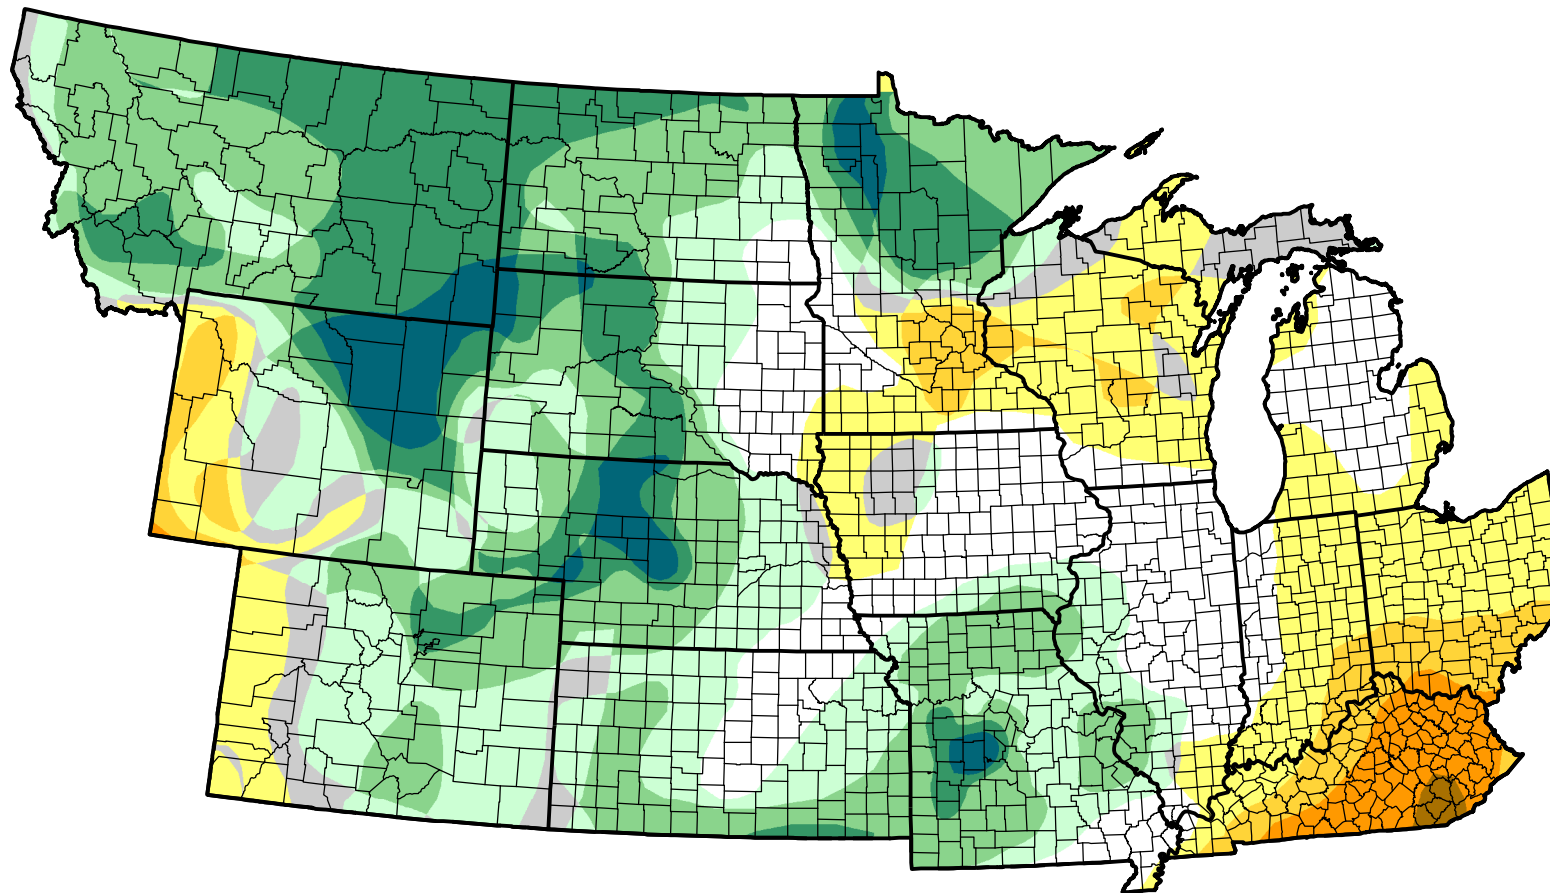

U.S. Drought Monitor Class Change - NWS Central Start of Water Year

-  5 Class Degradation
-  4 Class Degradation
-  3 Class Degradation
-  2 Class Degradation
-  1 Class Degradation
-  No Change
-  1 Class Improvement
-  2 Class Improvement
-  3 Class Improvement
-  4 Class Improvement
-  5 Class Improvement

July 3, 2007
compared to
September 28, 2006

droughtmonitor.unl.edu