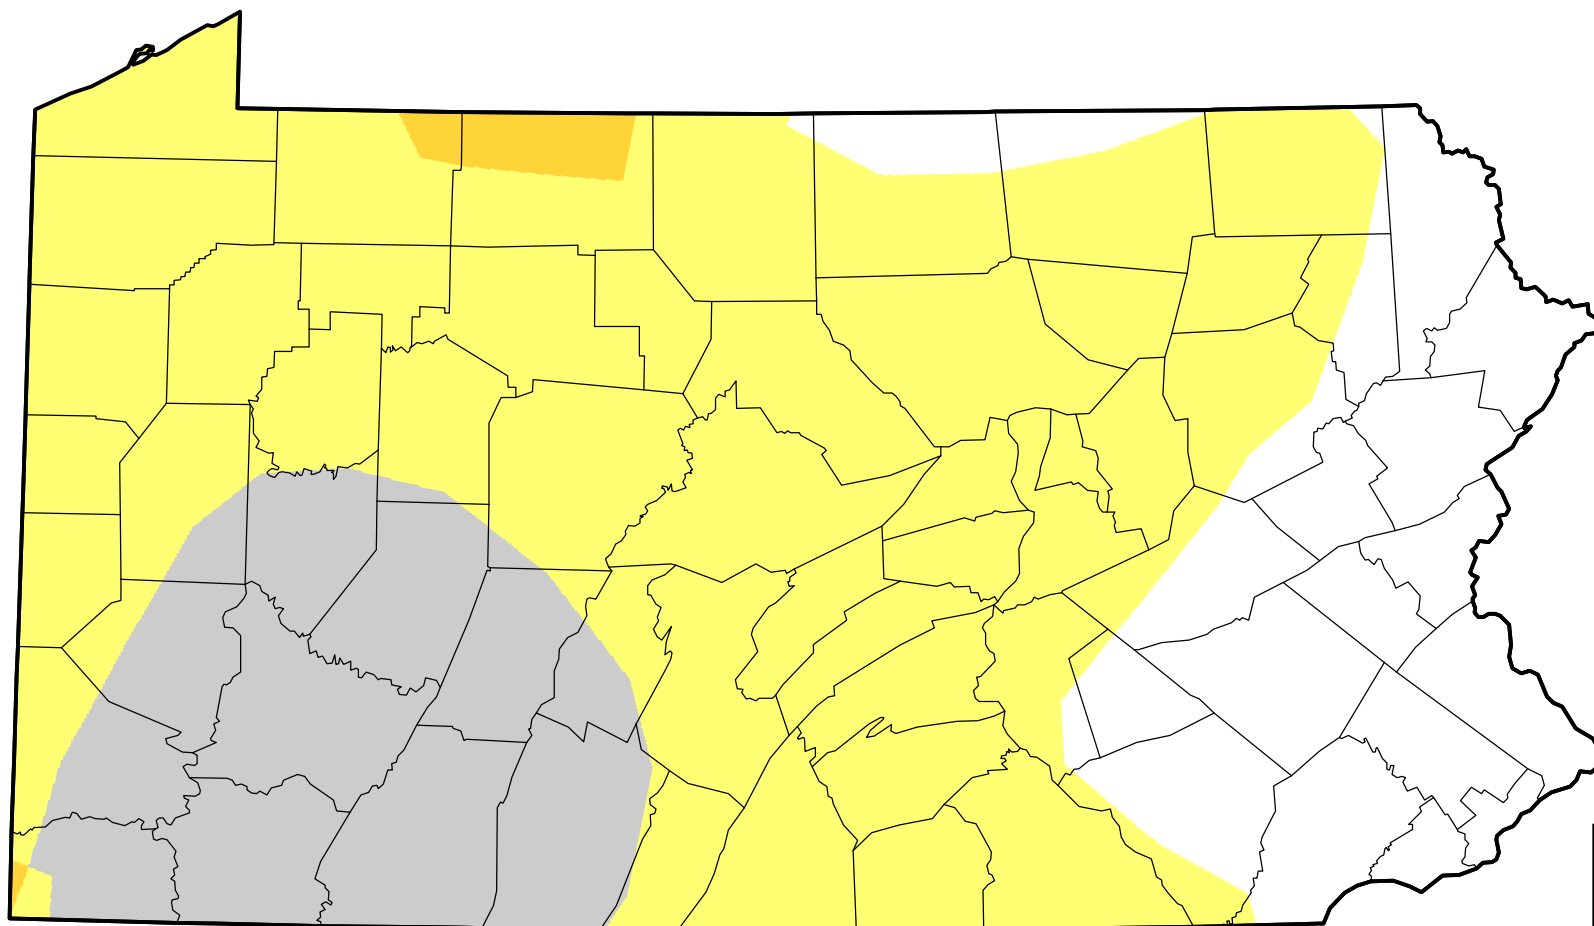

# U.S. Drought Monitor Class Change - Pennsylvania

Start of Calendar Year

July 3, 2007  
compared to  
January 4, 2007

[droughtmonitor.unl.edu](http://droughtmonitor.unl.edu)

-  5 Class Degradation
-  4 Class Degradation
-  3 Class Degradation
-  2 Class Degradation
-  1 Class Degradation
-  No Change
-  1 Class Improvement
-  2 Class Improvement
-  3 Class Improvement
-  4 Class Improvement
-  5 Class Improvement