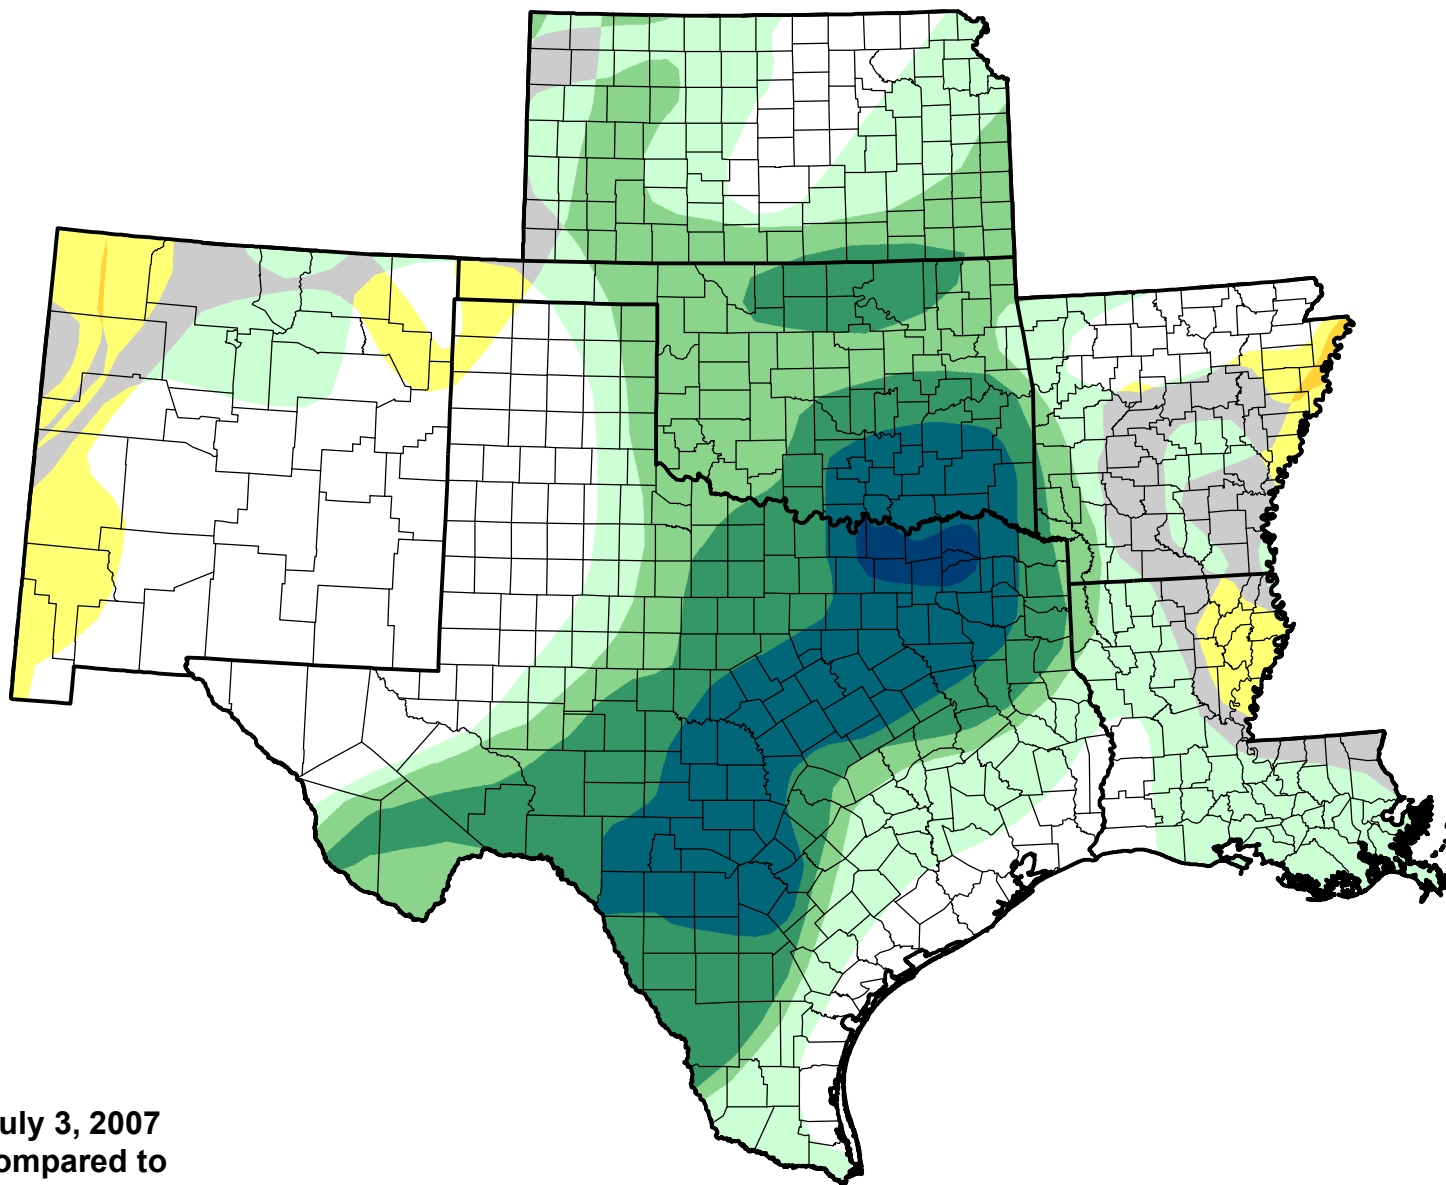

U.S. Drought Monitor Class Change - SCIPP

Start of Water Year

July 3, 2007
compared to
September 28, 2006

droughtmonitor.unl.edu

-  5 Class Degradation
-  4 Class Degradation
-  3 Class Degradation
-  2 Class Degradation
-  1 Class Degradation
-  No Change
-  1 Class Improvement
-  2 Class Improvement
-  3 Class Improvement
-  4 Class Improvement
-  5 Class Improvement