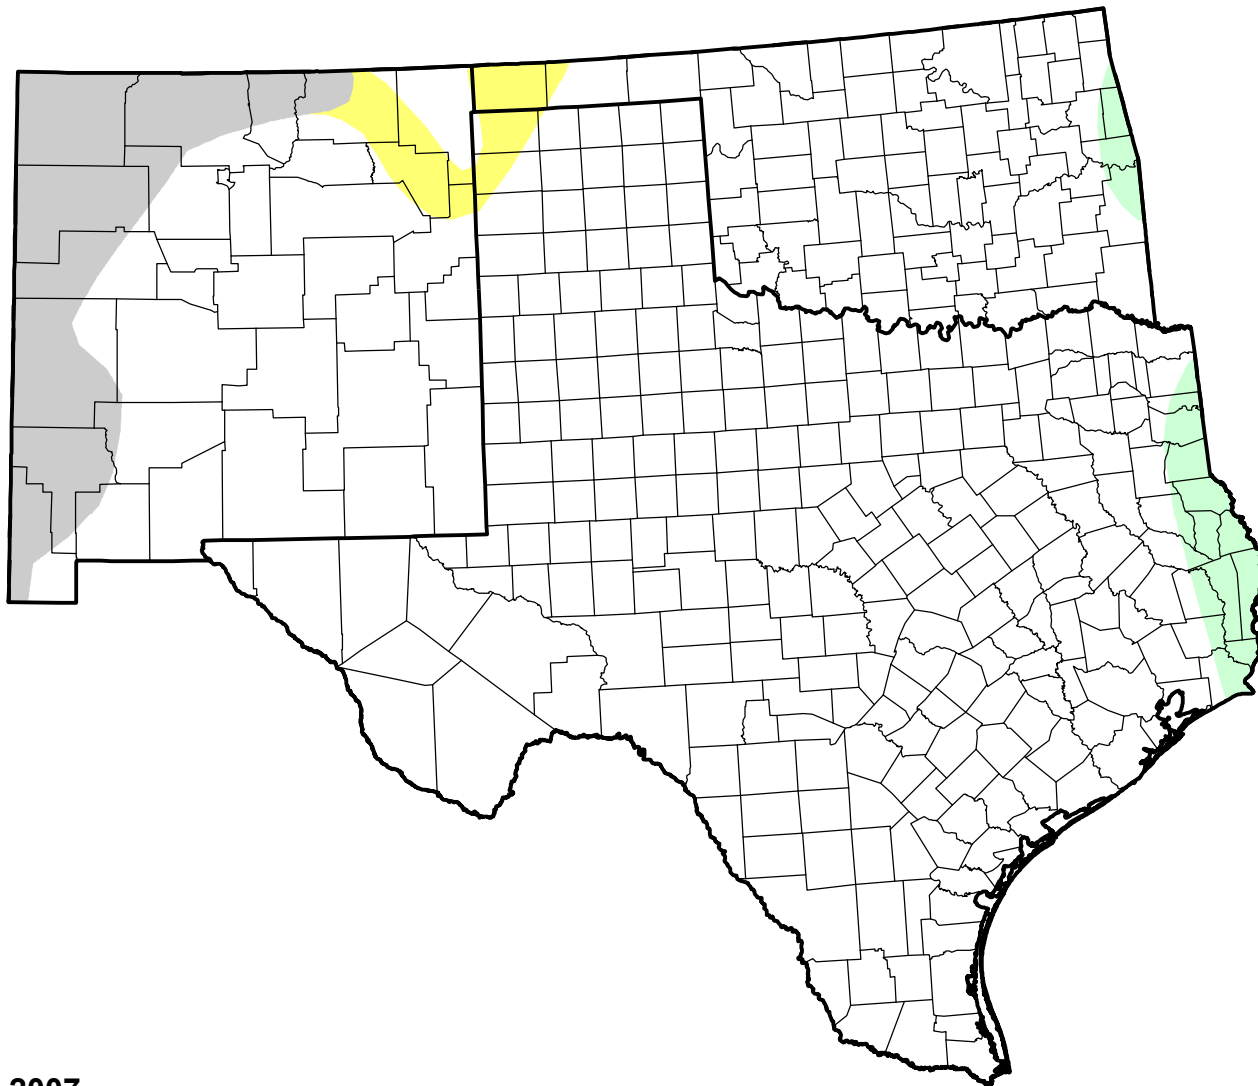

U.S. Drought Monitor Class Change - Southern Plains RDEWS

4 Week

July 3, 2007
compared to
June 7, 2007

droughtmonitor.unl.edu

- | | |
|---|---------------------|
|  | 5 Class Degradation |
|  | 4 Class Degradation |
|  | 3 Class Degradation |
|  | 2 Class Degradation |
|  | 1 Class Degradation |
|  | No Change |
|  | 1 Class Improvement |
|  | 2 Class Improvement |
|  | 3 Class Improvement |
|  | 4 Class Improvement |
|  | 5 Class Improvement |