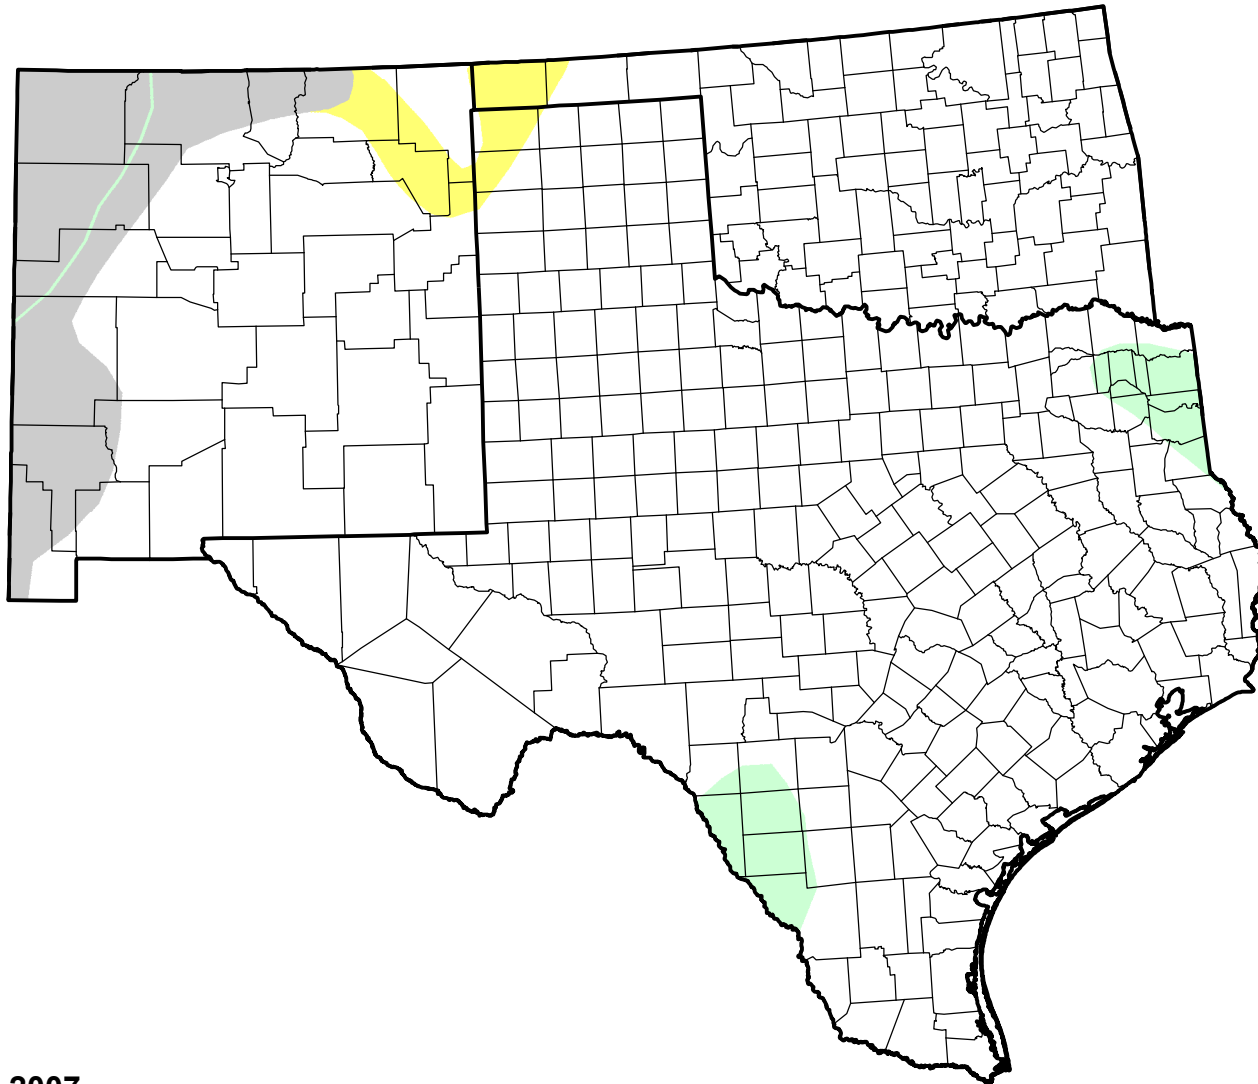

U.S. Drought Monitor Class Change - Southern Plains RDEWS

8 Week

July 3, 2007
compared to
May 10, 2007

droughtmonitor.unl.edu