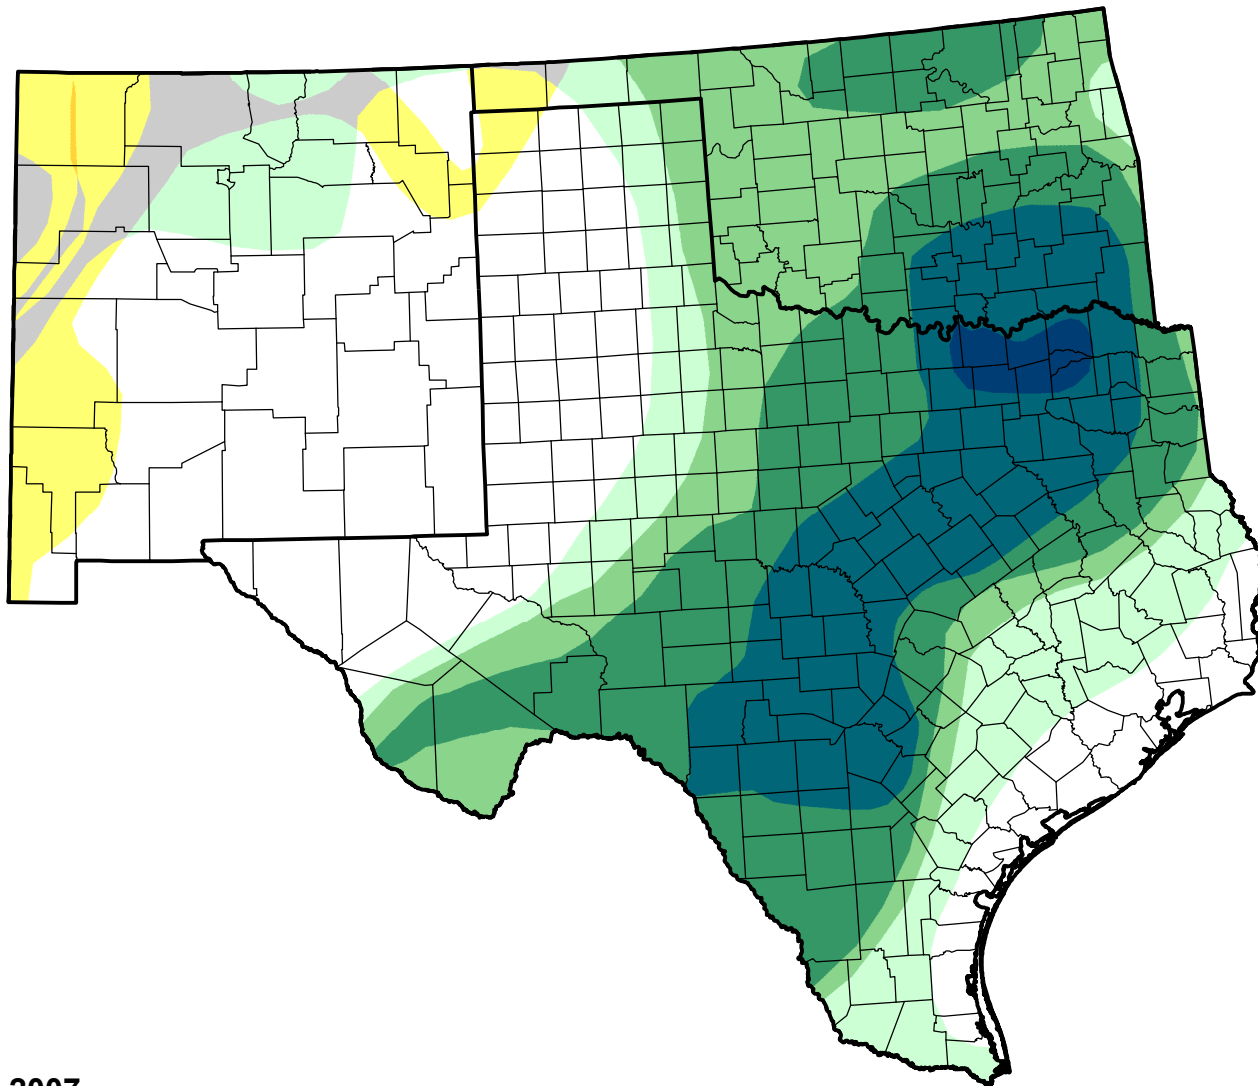

U.S. Drought Monitor Class Change - Southern Plains RDEWS

Start of Water Year

July 3, 2007
compared to
September 28, 2006

droughtmonitor.unl.edu

- | | |
|---|---------------------|
|  | 5 Class Degradation |
|  | 4 Class Degradation |
|  | 3 Class Degradation |
|  | 2 Class Degradation |
|  | 1 Class Degradation |
|  | No Change |
|  | 1 Class Improvement |
|  | 2 Class Improvement |
|  | 3 Class Improvement |
|  | 4 Class Improvement |
|  | 5 Class Improvement |