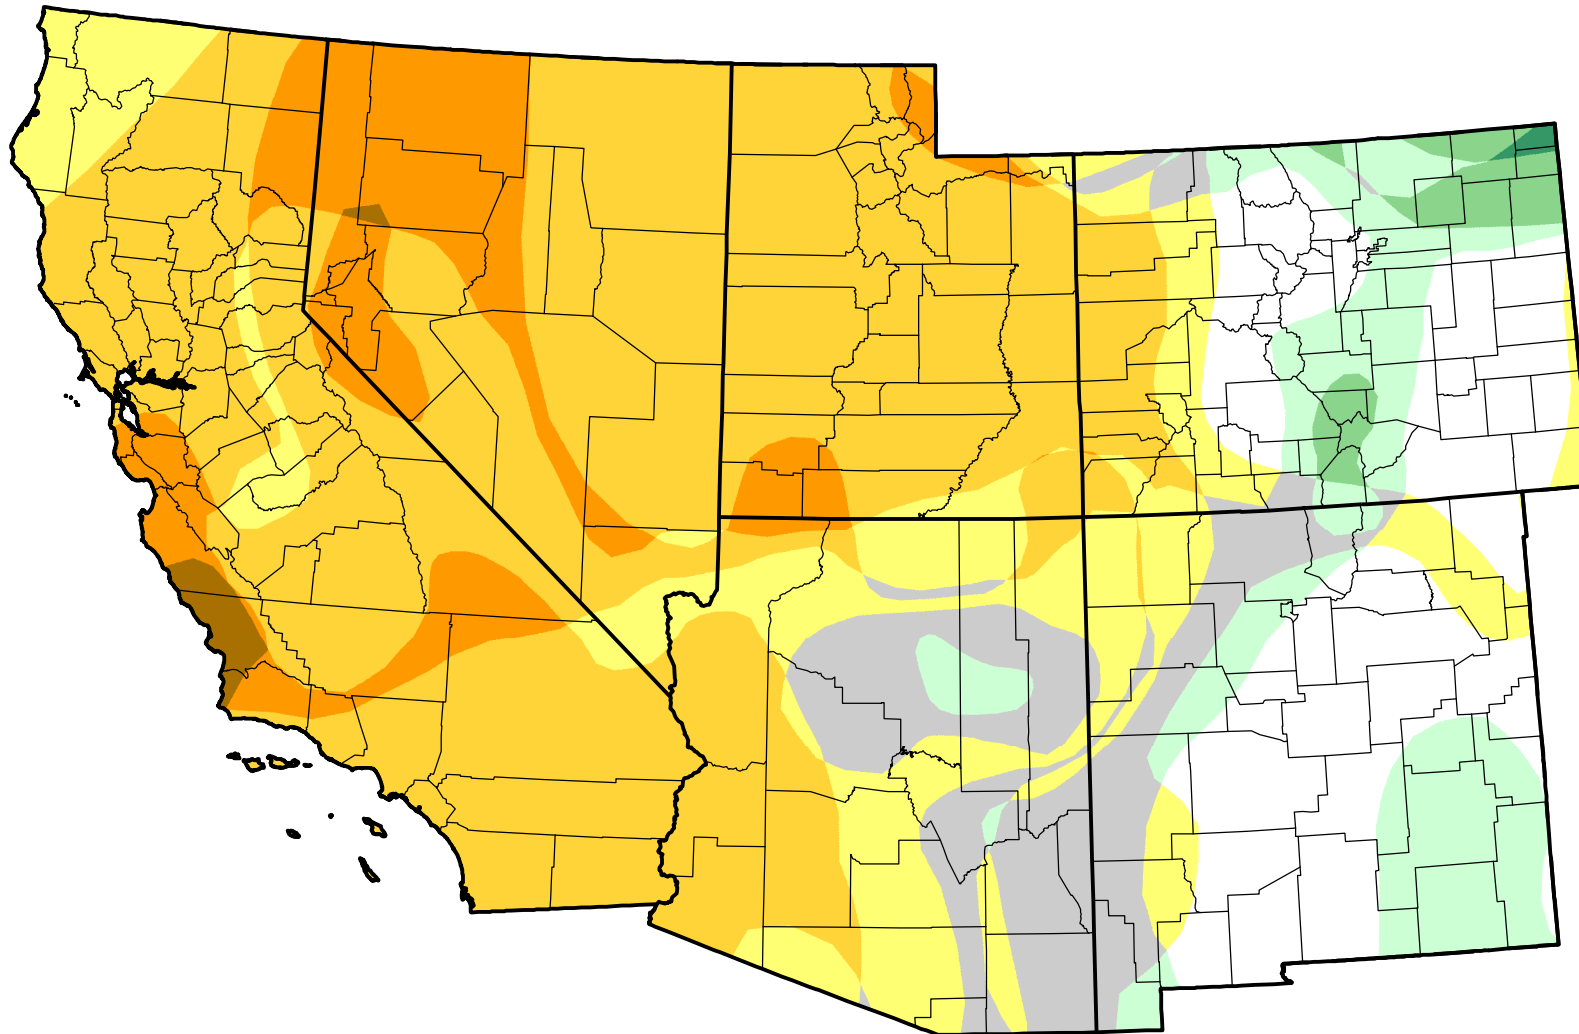

U.S. Drought Monitor Class Change - Southwest

26 Week

July 3, 2007
compared to
January 4, 2007

droughtmonitor.unl.edu

-  5 Class Degradation
-  4 Class Degradation
-  3 Class Degradation
-  2 Class Degradation
-  1 Class Degradation
-  No Change
-  1 Class Improvement
-  2 Class Improvement
-  3 Class Improvement
-  4 Class Improvement
-  5 Class Improvement