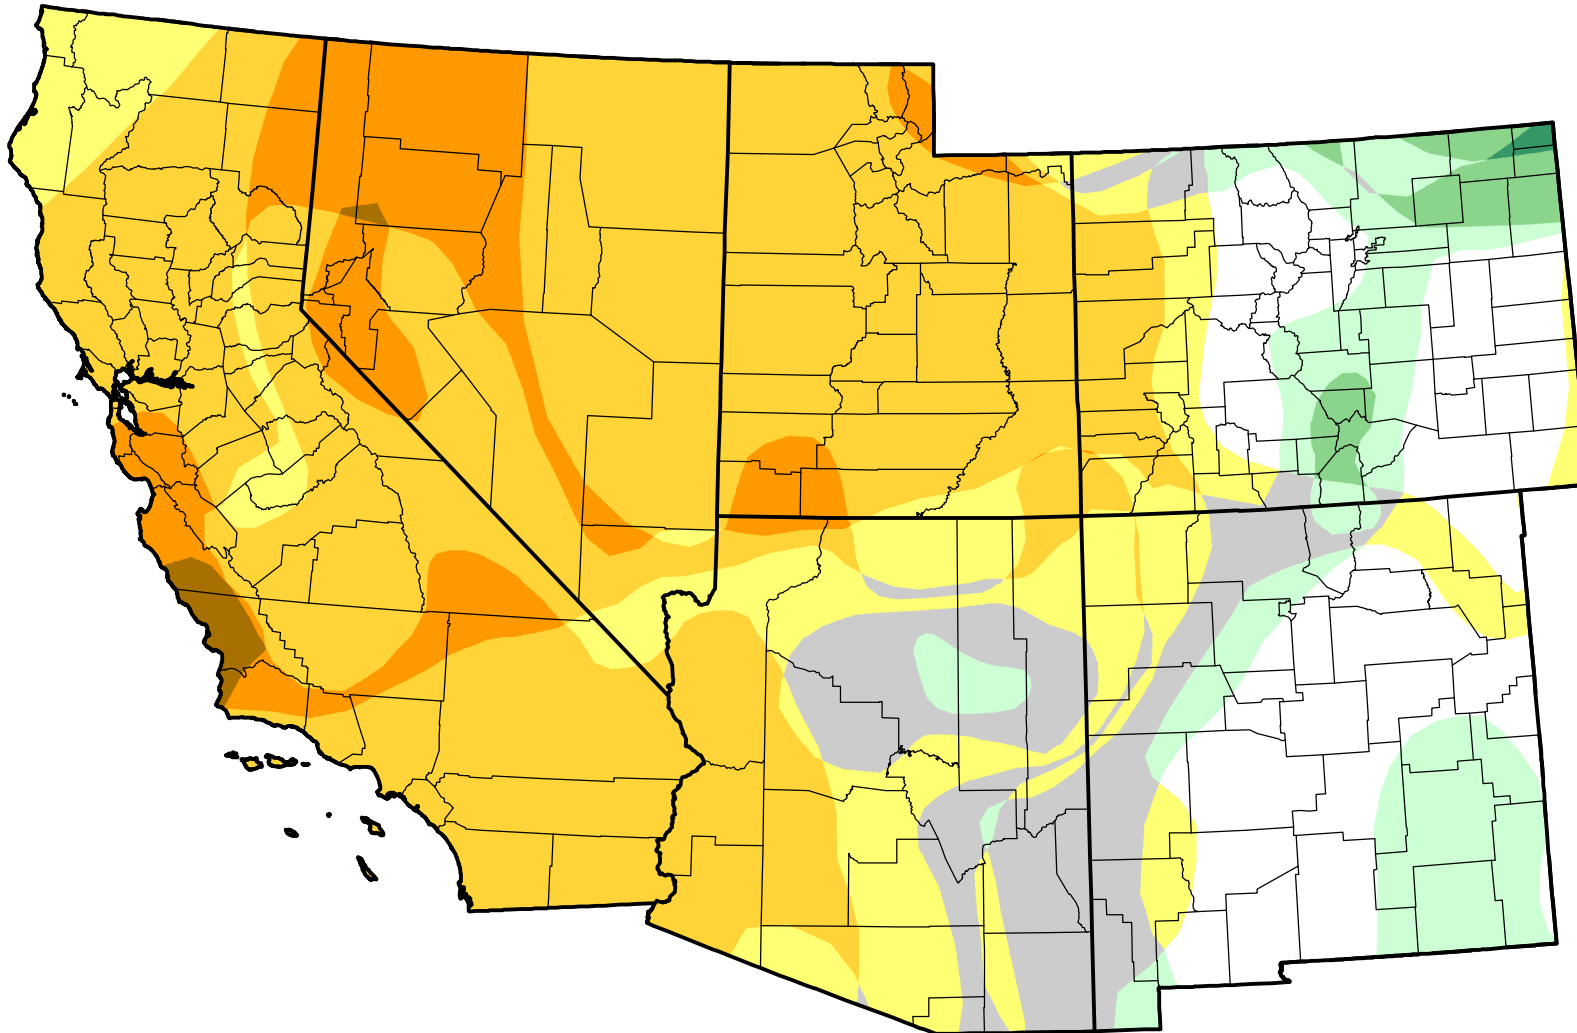

U.S. Drought Monitor Class Change - Southwest

Start of Calendar Year

July 3, 2007
compared to
January 4, 2007

droughtmonitor.unl.edu

-  5 Class Degradation
-  4 Class Degradation
-  3 Class Degradation
-  2 Class Degradation
-  1 Class Degradation
-  No Change
-  1 Class Improvement
-  2 Class Improvement
-  3 Class Improvement
-  4 Class Improvement
-  5 Class Improvement