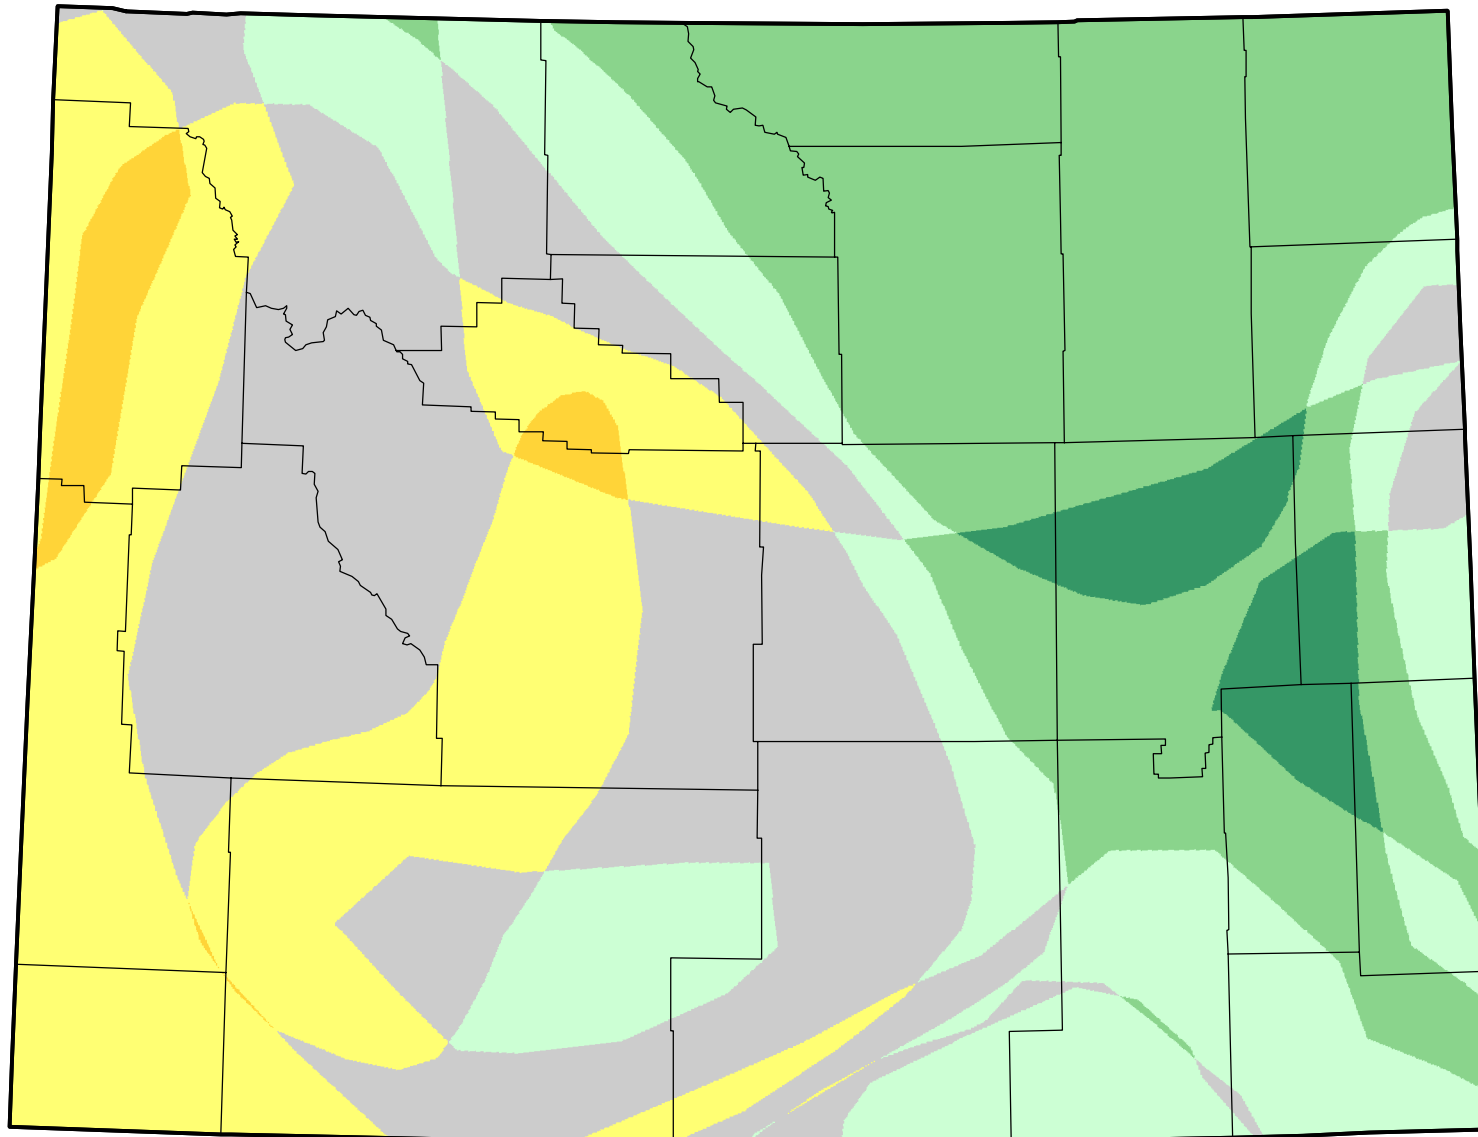

U.S. Drought Monitor Class Change - Wyoming

13 Week

July 3, 2007
compared to
April 5, 2007

droughtmonitor.unl.edu

- | | |
|---|---------------------|
|  | 5 Class Degradation |
|  | 4 Class Degradation |
|  | 3 Class Degradation |
|  | 2 Class Degradation |
|  | 1 Class Degradation |
|  | No Change |
|  | 1 Class Improvement |
|  | 2 Class Improvement |
|  | 3 Class Improvement |
|  | 4 Class Improvement |
|  | 5 Class Improvement |