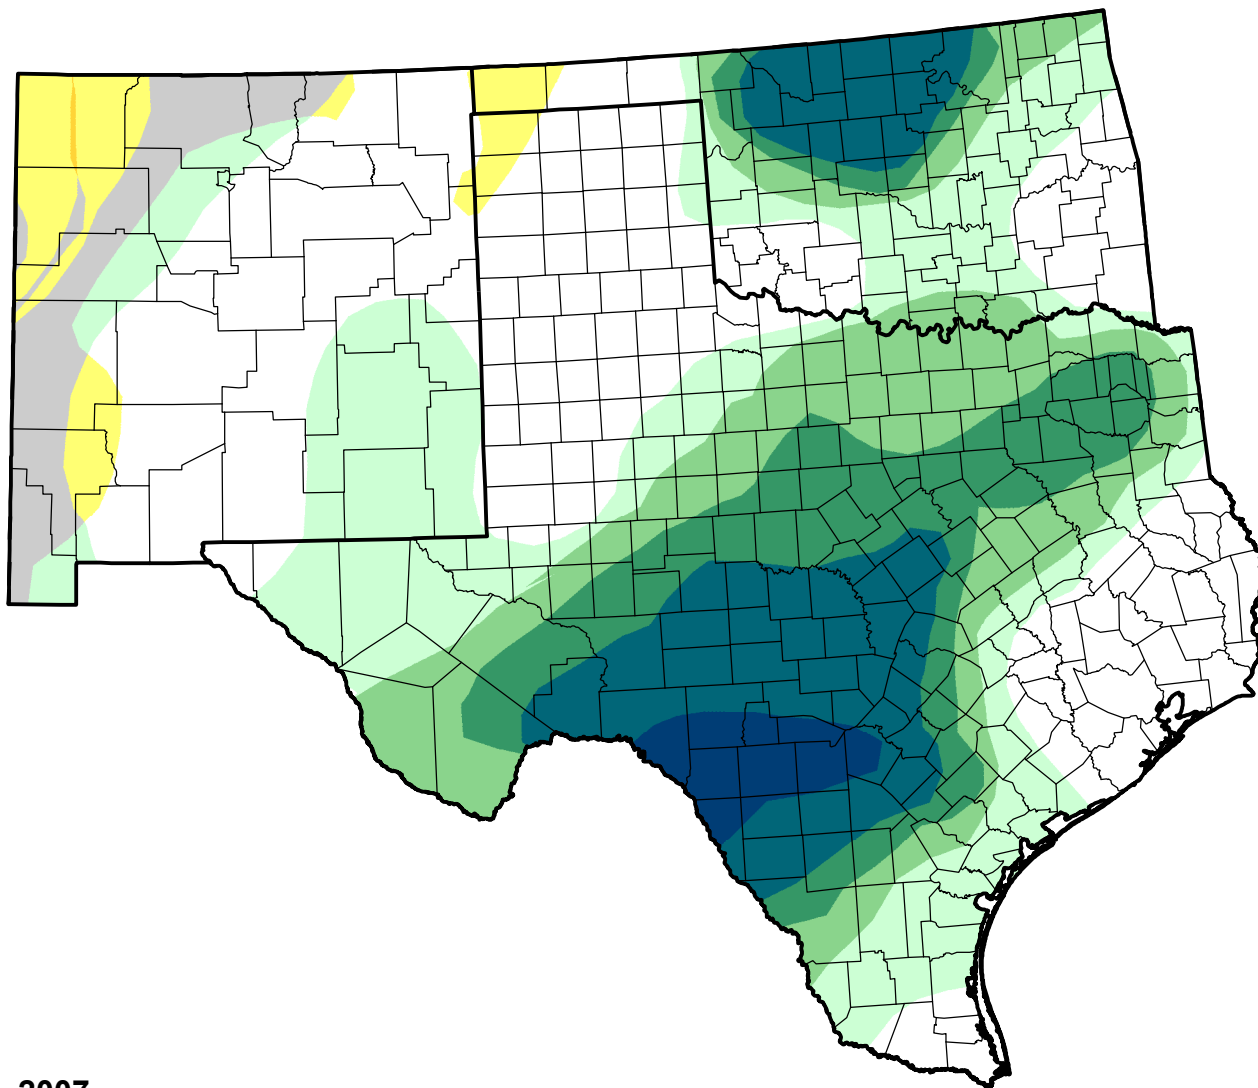

U.S. Drought Monitor Class Change - Southern Plains RDEWS

26 Week

July 10, 2007
compared to
January 11, 2007

droughtmonitor.unl.edu

-  5 Class Degradation
-  4 Class Degradation
-  3 Class Degradation
-  2 Class Degradation
-  1 Class Degradation
-  No Change
-  1 Class Improvement
-  2 Class Improvement
-  3 Class Improvement
-  4 Class Improvement
-  5 Class Improvement