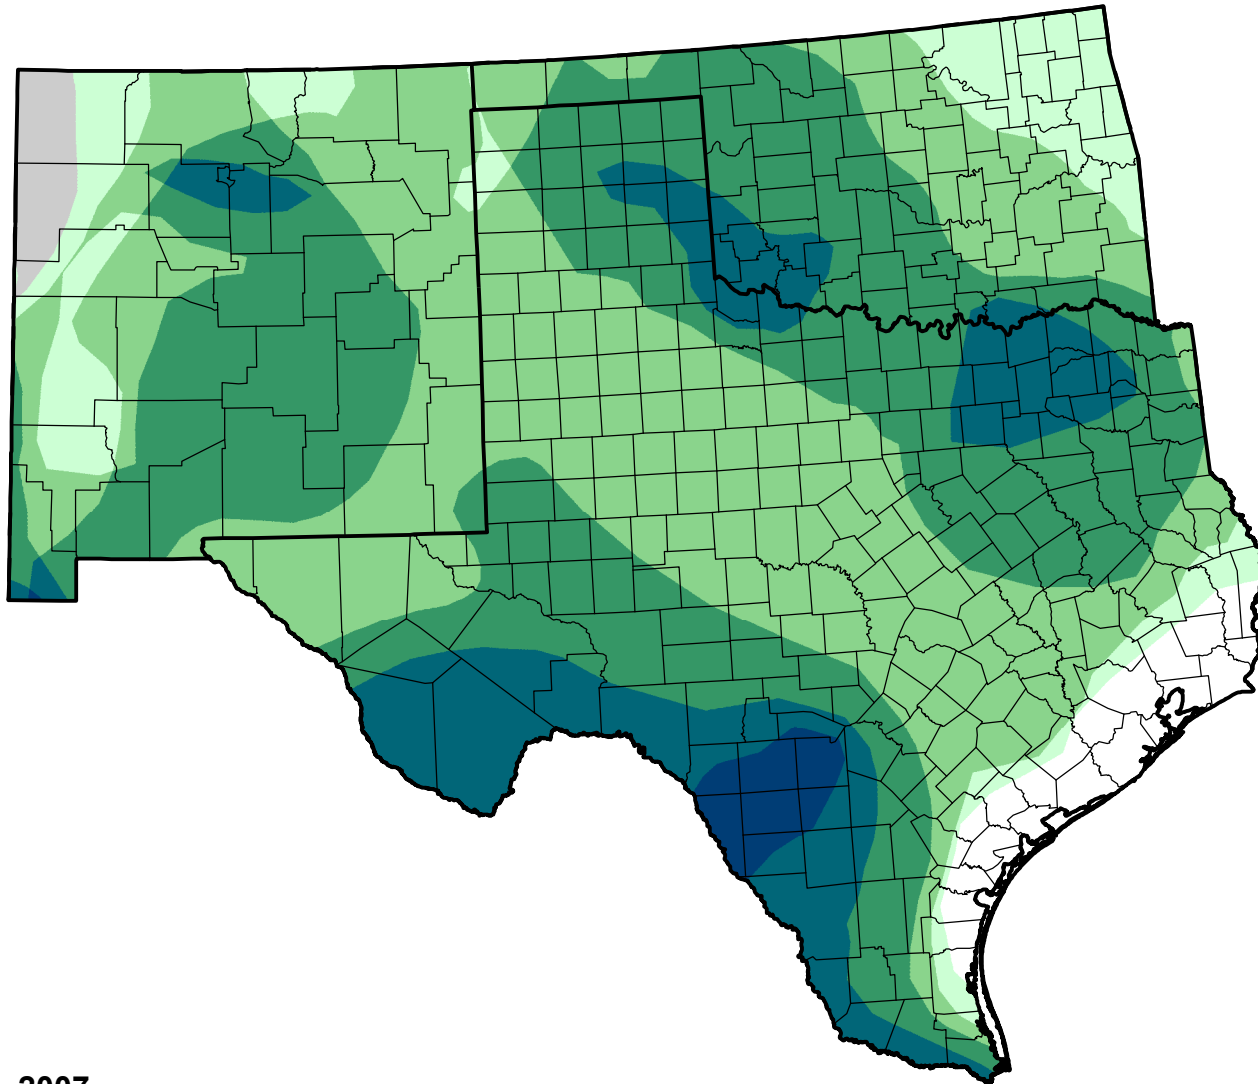

# U.S. Drought Monitor Class Change - Southern Plains RDEWS

52 Week

July 10, 2007  
compared to  
July 13, 2006

[droughtmonitor.unl.edu](http://droughtmonitor.unl.edu)

-  5 Class Degradation
-  4 Class Degradation
-  3 Class Degradation
-  2 Class Degradation
-  1 Class Degradation
-  No Change
-  1 Class Improvement
-  2 Class Improvement
-  3 Class Improvement
-  4 Class Improvement
-  5 Class Improvement