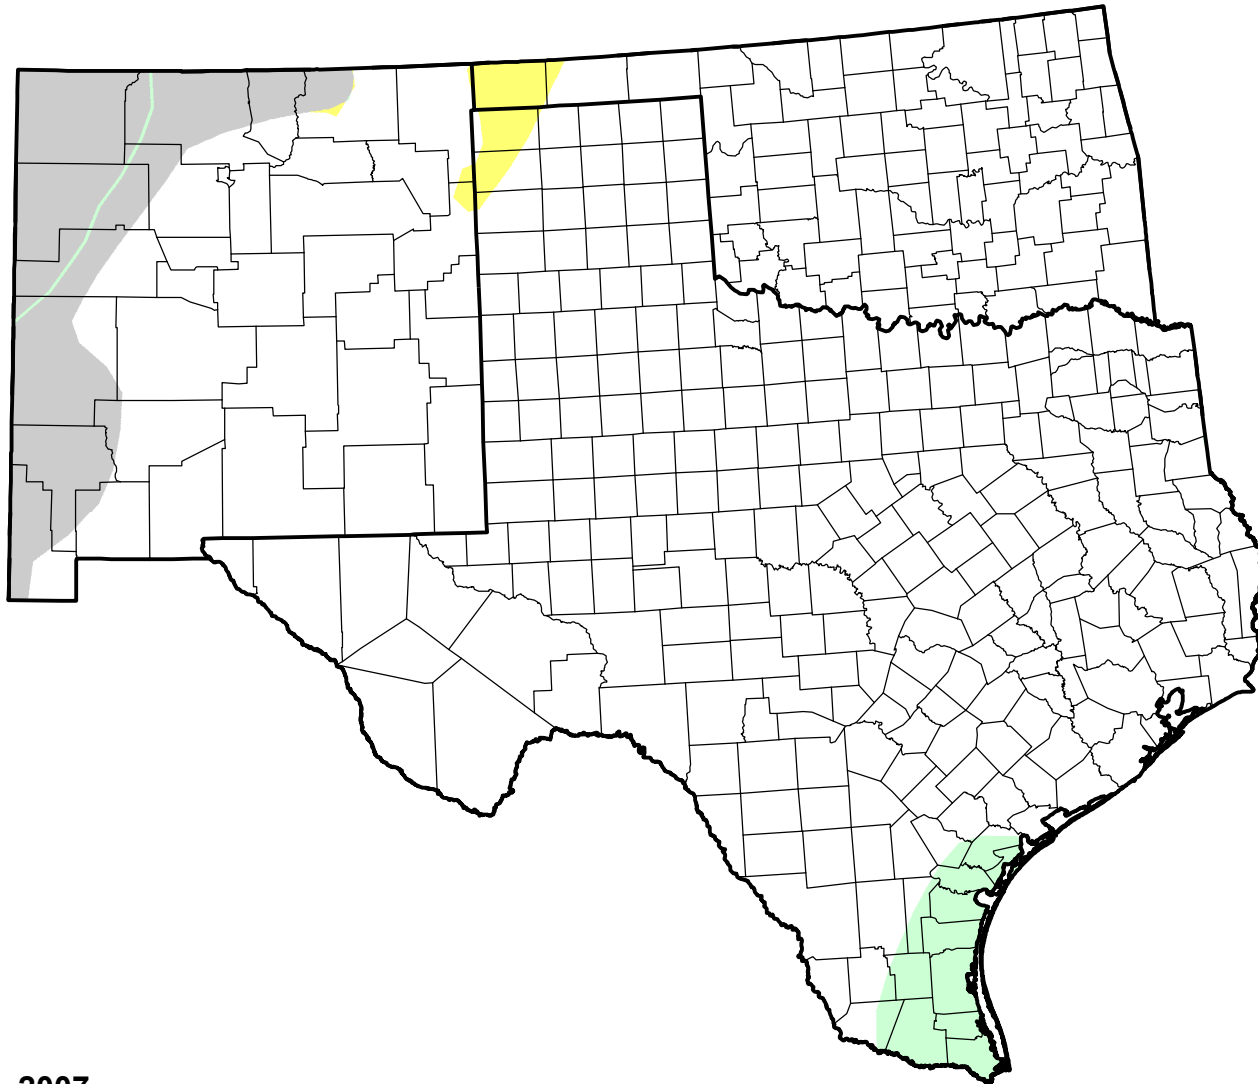

U.S. Drought Monitor Class Change - Southern Plains RDEWS

8 Week

July 10, 2007
compared to
May 17, 2007

droughtmonitor.unl.edu

- 5 Class Degradation
- 4 Class Degradation
- 3 Class Degradation
- 2 Class Degradation
- 1 Class Degradation
- No Change
- 1 Class Improvement
- 2 Class Improvement
- 3 Class Improvement
- 4 Class Improvement
- 5 Class Improvement