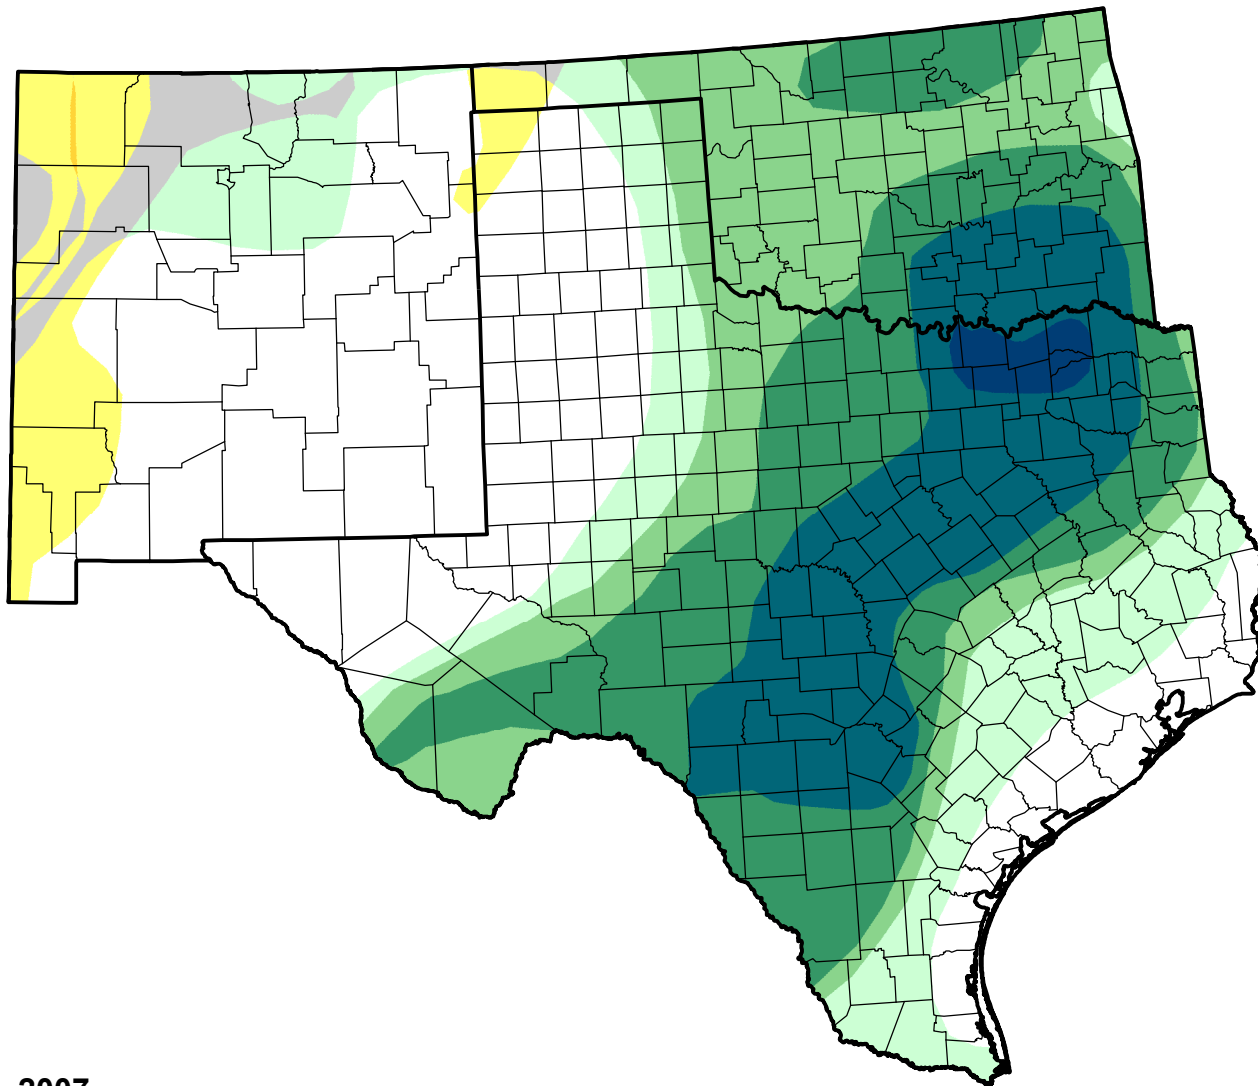

U.S. Drought Monitor Class Change - Southern Plains RDEWS

Start of Water Year

July 10, 2007
compared to
September 28, 2006

droughtmonitor.unl.edu

-  5 Class Degradation
-  4 Class Degradation
-  3 Class Degradation
-  2 Class Degradation
-  1 Class Degradation
-  No Change
-  1 Class Improvement
-  2 Class Improvement
-  3 Class Improvement
-  4 Class Improvement
-  5 Class Improvement