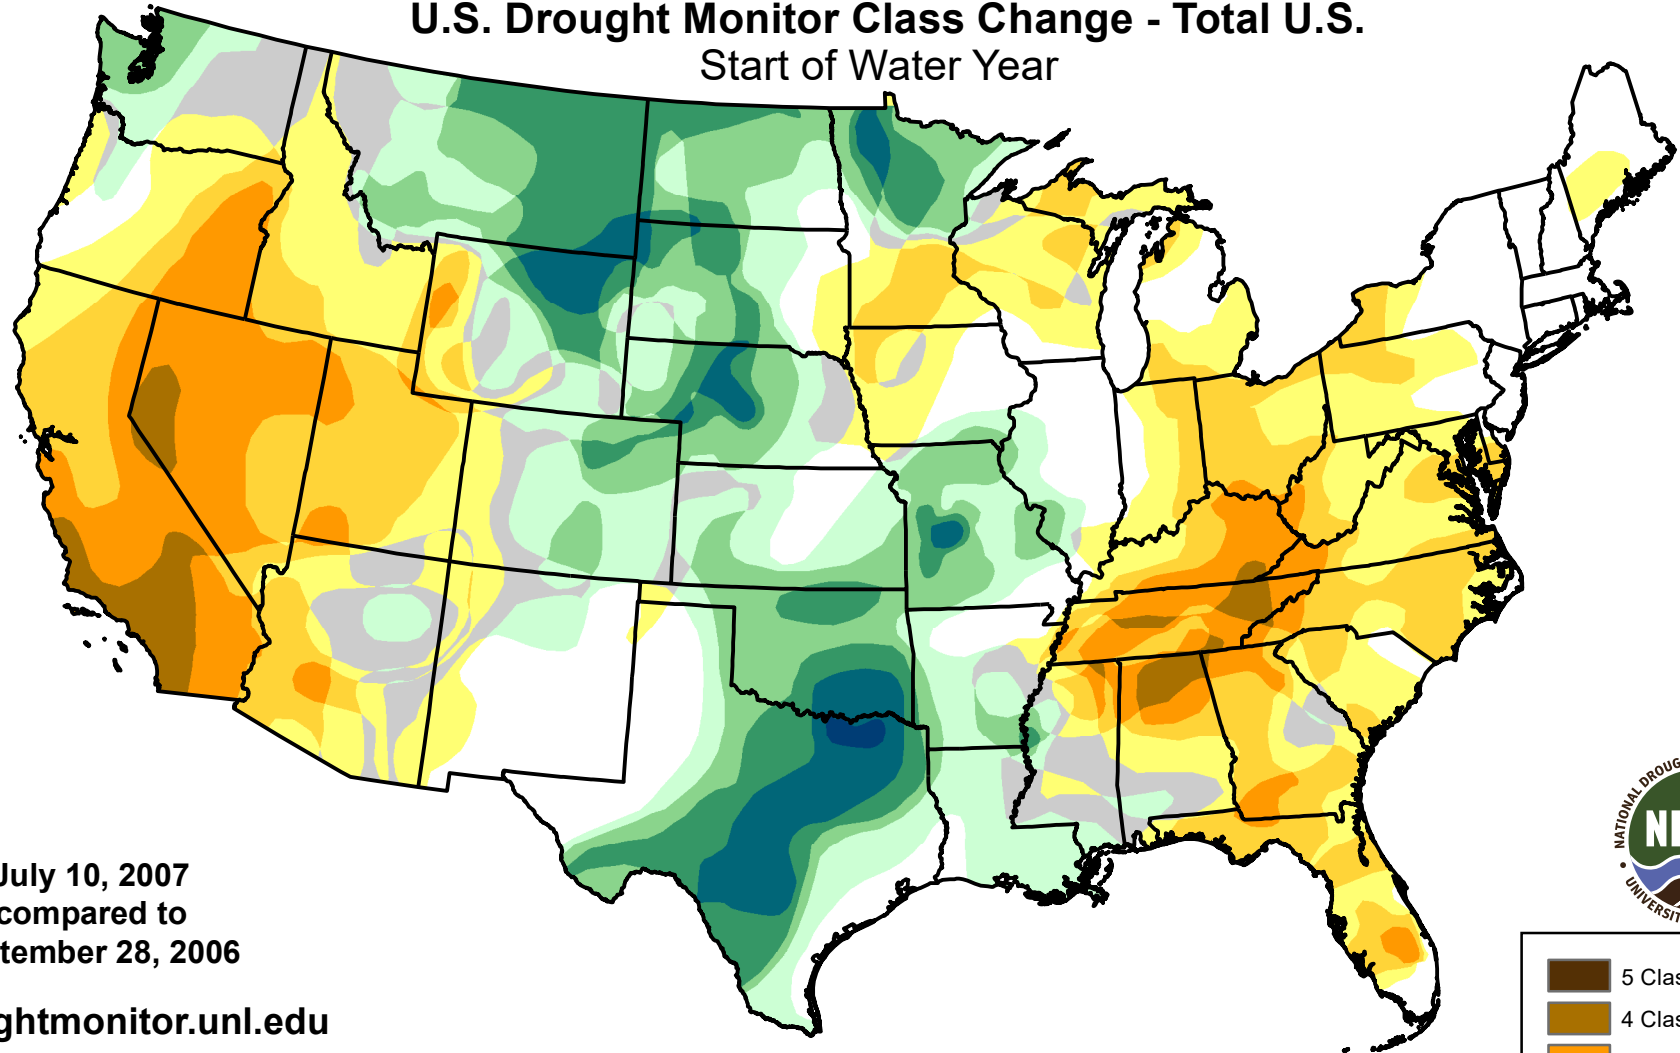

U.S. Drought Monitor Class Change - Total U.S. Start of Water Year

July 10, 2007
compared to
September 28, 2006

droughtmonitor.unl.edu

-  5 Class Degradation
-  4 Class Degradation
-  3 Class Degradation
-  2 Class Degradation
-  1 Class Degradation
-  No Change
-  1 Class Improvement
-  2 Class Improvement
-  3 Class Improvement
-  4 Class Improvement
-  5 Class Improvement