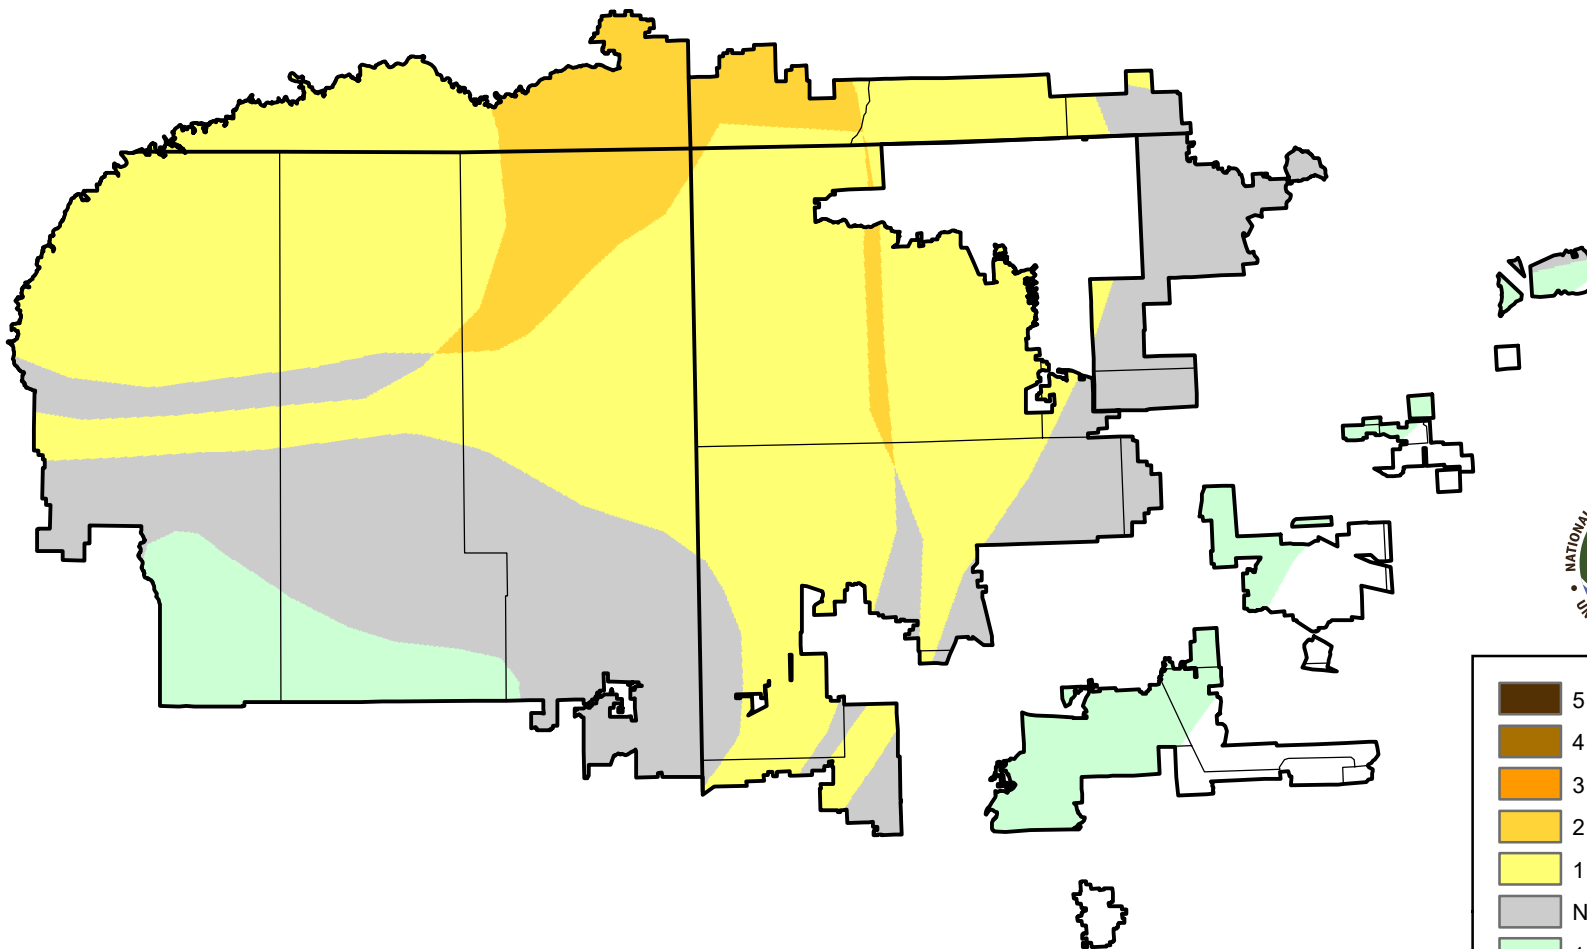

U.S. Drought Monitor Class Change - 4 Corners

Start of Calendar Year

July 17, 2007
compared to
January 4, 2007

droughtmonitor.unl.edu

-  5 Class Degradation
-  4 Class Degradation
-  3 Class Degradation
-  2 Class Degradation
-  1 Class Degradation
-  No Change
-  1 Class Improvement
-  2 Class Improvement
-  3 Class Improvement
-  4 Class Improvement
-  5 Class Improvement