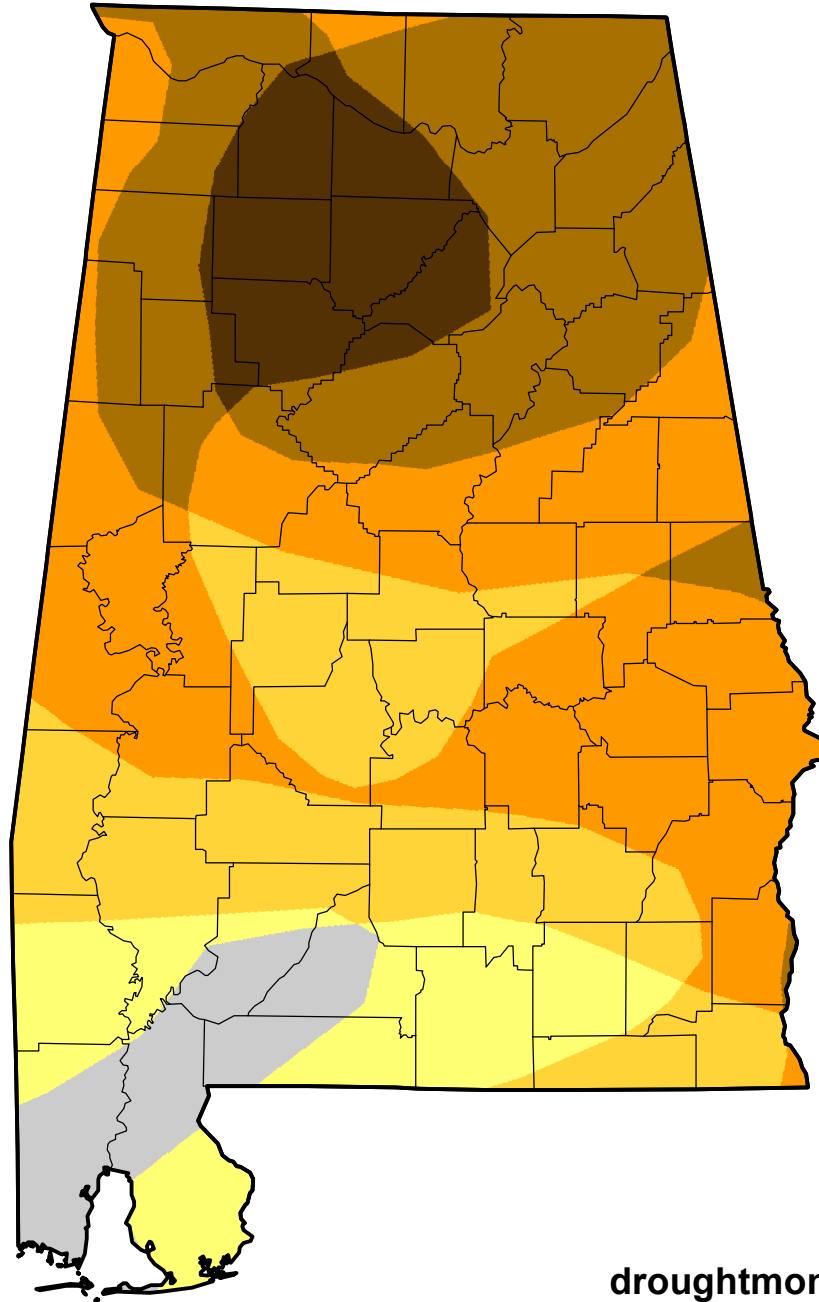

# U.S. Drought Monitor Class Change - Alabama

Start of Calendar Year

July 17, 2007  
compared to  
January 4, 2007

[droughtmonitor.unl.edu](http://droughtmonitor.unl.edu)

-  5 Class Degradation
-  4 Class Degradation
-  3 Class Degradation
-  2 Class Degradation
-  1 Class Degradation
-  No Change
-  1 Class Improvement
-  2 Class Improvement
-  3 Class Improvement
-  4 Class Improvement
-  5 Class Improvement