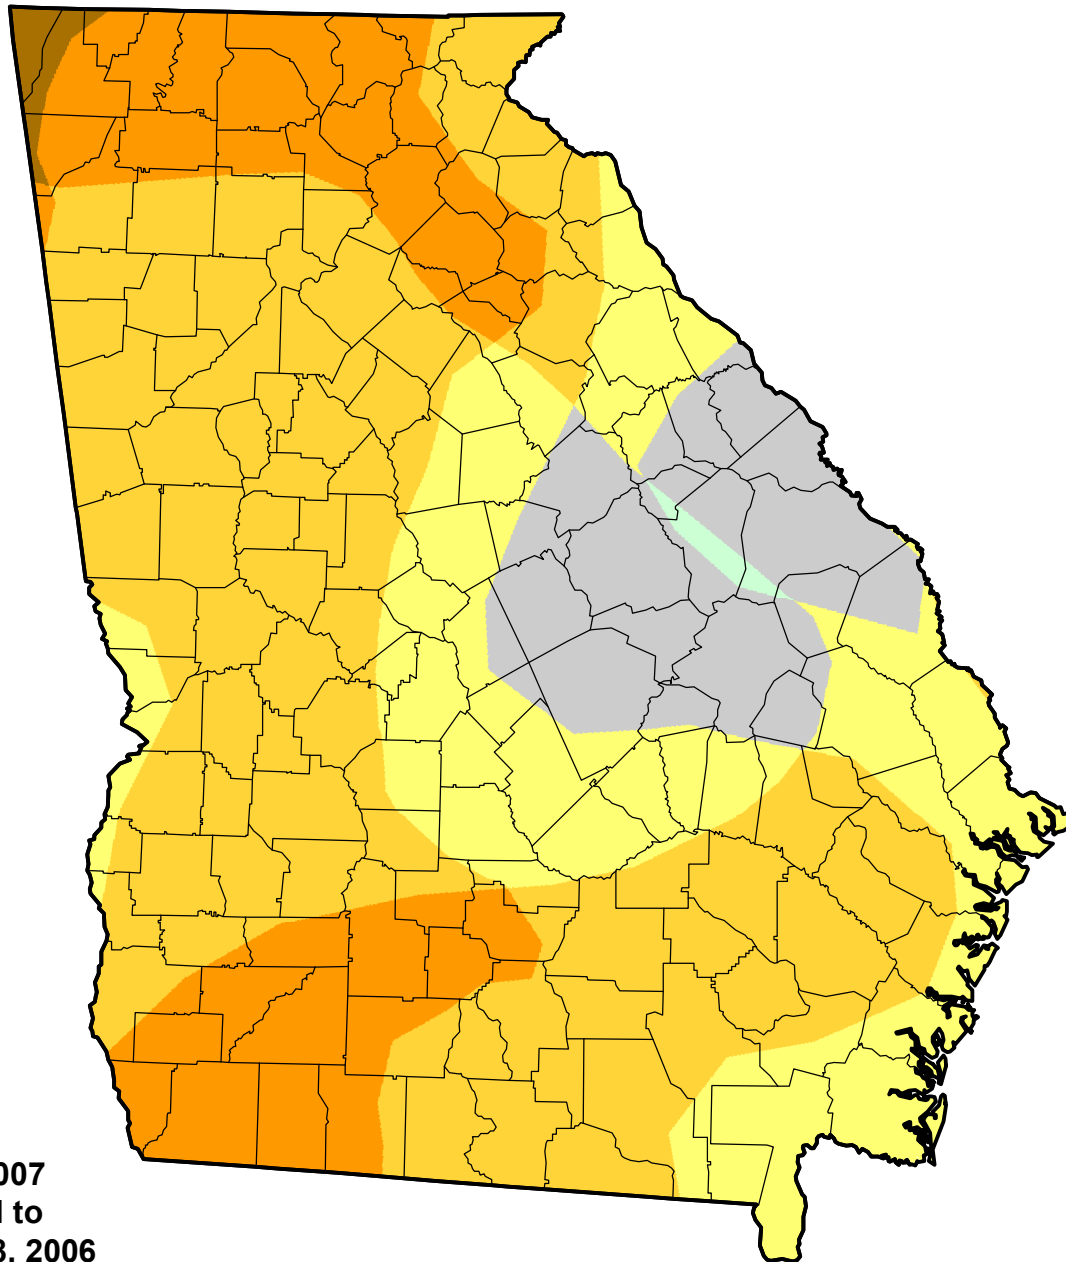

U.S. Drought Monitor Class Change - Georgia

Start of Water Year

July 17, 2007
compared to
September 28, 2006

droughtmonitor.unl.edu

-  5 Class Degradation
-  4 Class Degradation
-  3 Class Degradation
-  2 Class Degradation
-  1 Class Degradation
-  No Change
-  1 Class Improvement
-  2 Class Improvement
-  3 Class Improvement
-  4 Class Improvement
-  5 Class Improvement