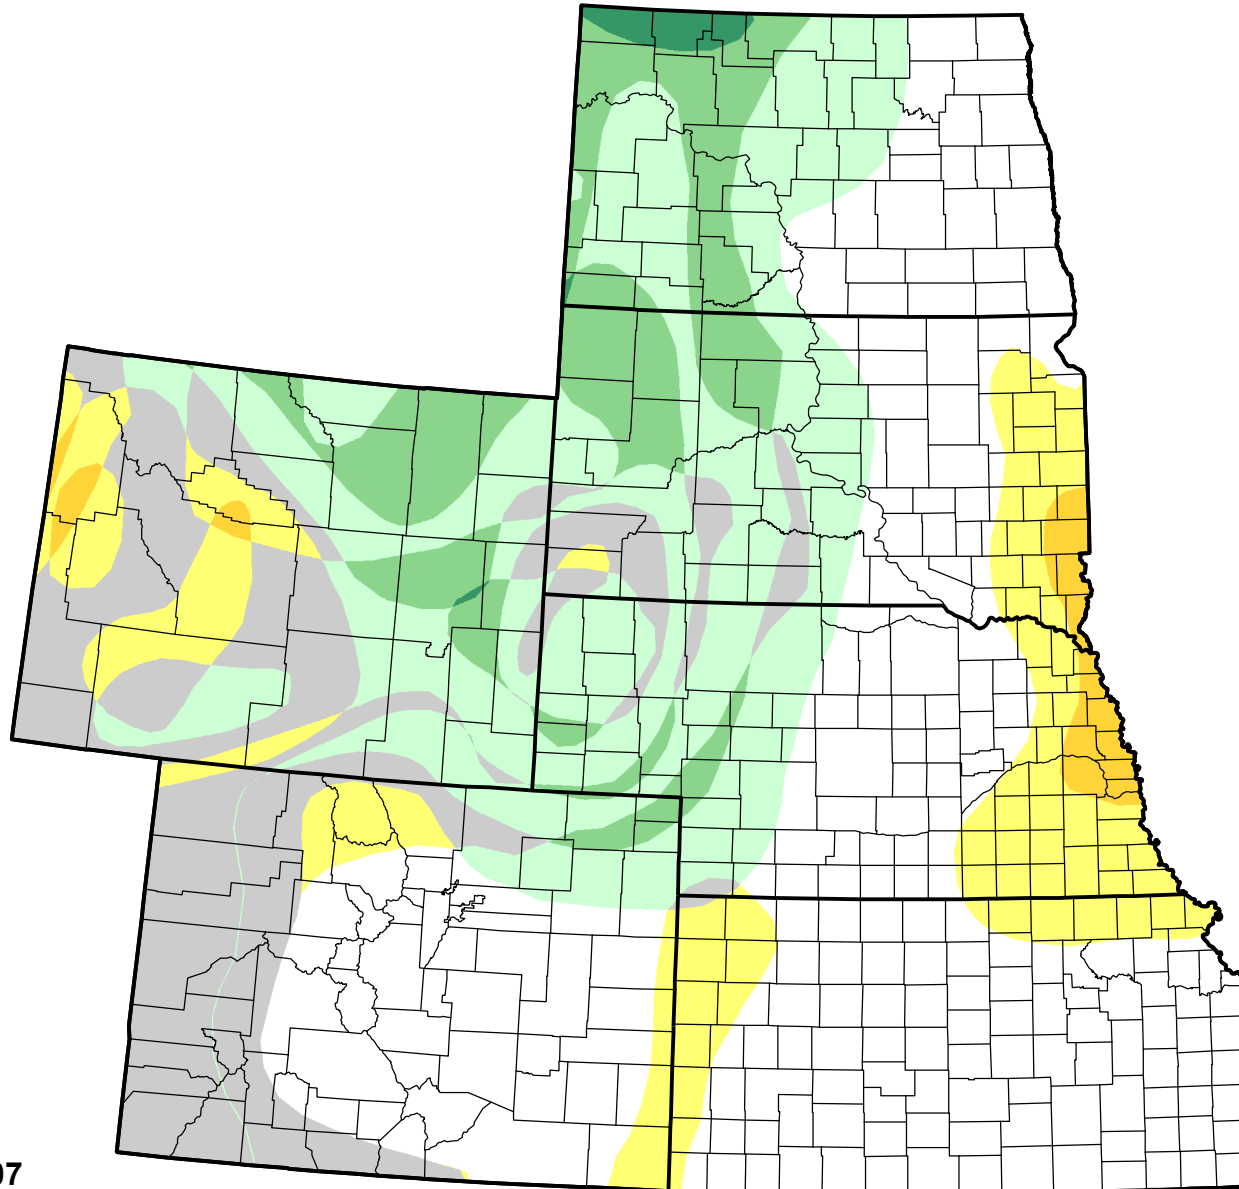

U.S. Drought Monitor Class Change - High Plains

13 Week

July 17, 2007
compared to
April 19, 2007

droughtmonitor.unl.edu

-  5 Class Degradation
-  4 Class Degradation
-  3 Class Degradation
-  2 Class Degradation
-  1 Class Degradation
-  No Change
-  1 Class Improvement
-  2 Class Improvement
-  3 Class Improvement
-  4 Class Improvement
-  5 Class Improvement