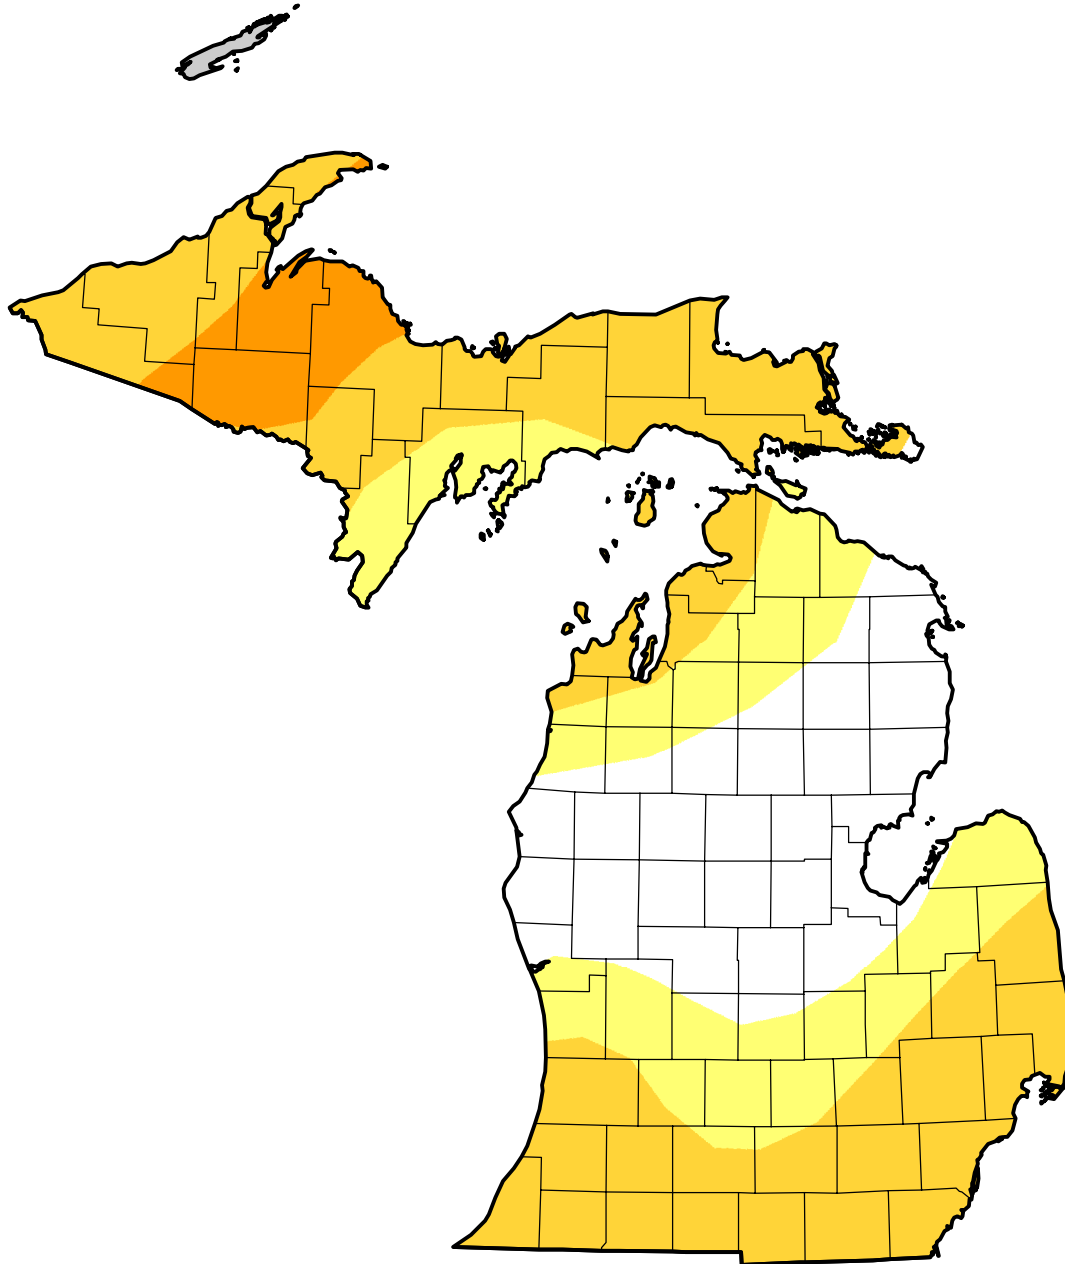

U.S. Drought Monitor Class Change - Michigan

13 Week

July 17, 2007
compared to
April 19, 2007

droughtmonitor.unl.edu