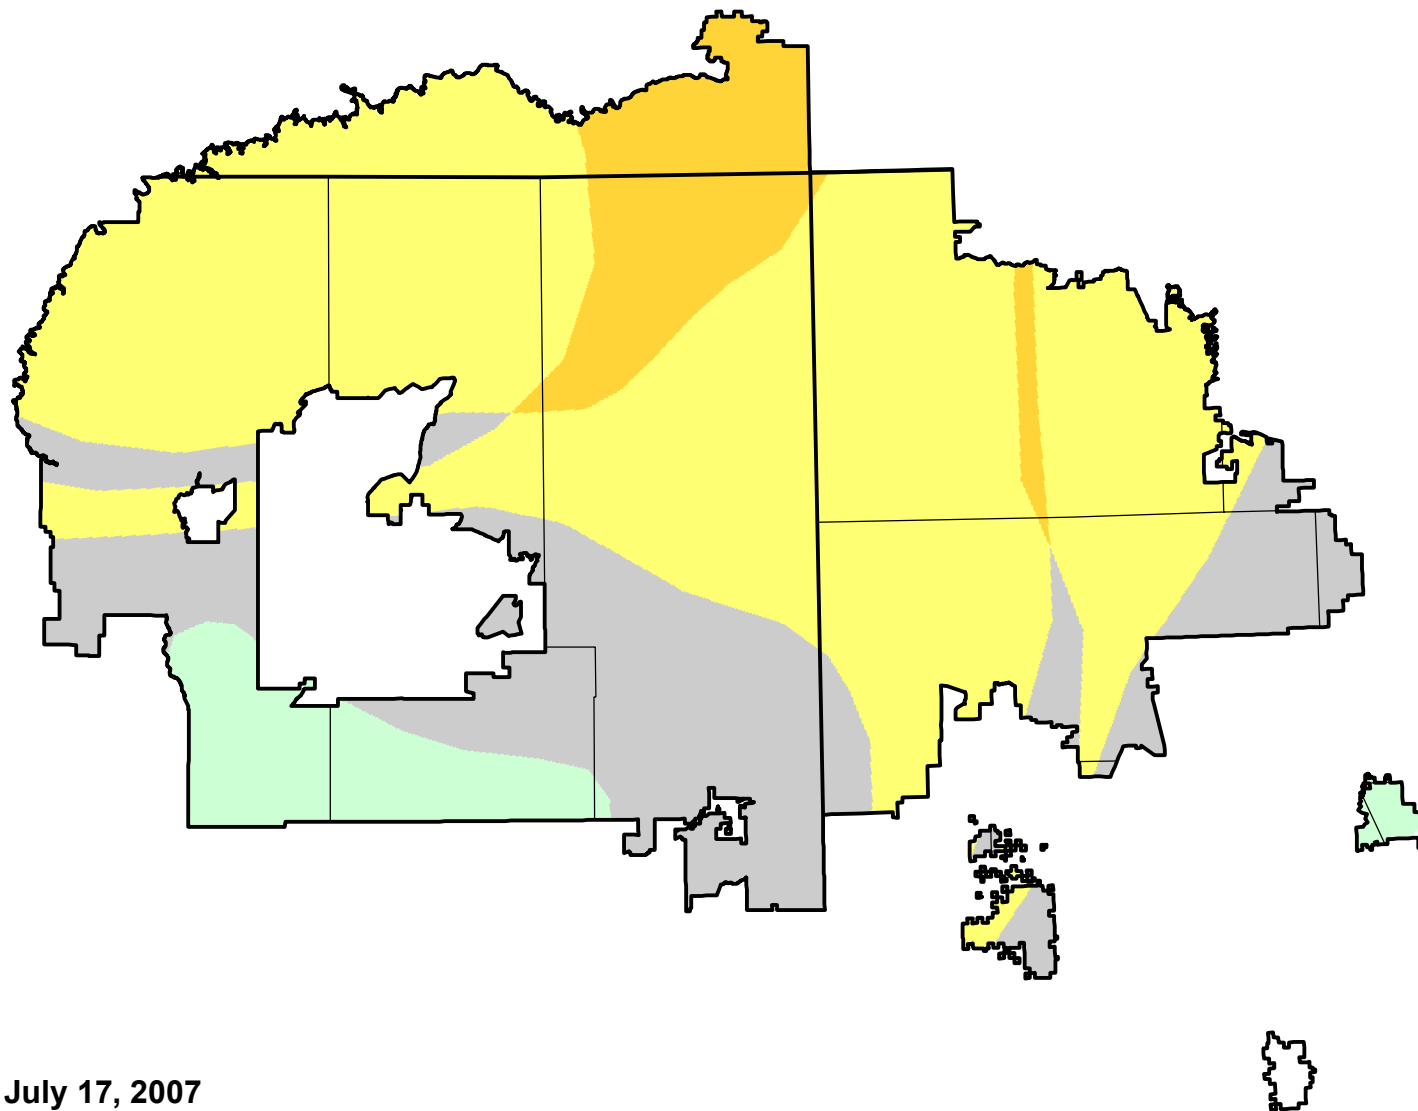

U.S. Drought Monitor Class Change - Navajo

Start of Calendar Year

July 17, 2007
compared to
January 4, 2007

droughtmonitor.unl.edu

- | | |
|---|---------------------|
|  | 5 Class Degradation |
|  | 4 Class Degradation |
|  | 3 Class Degradation |
|  | 2 Class Degradation |
|  | 1 Class Degradation |
|  | No Change |
|  | 1 Class Improvement |
|  | 2 Class Improvement |
|  | 3 Class Improvement |
|  | 4 Class Improvement |
|  | 5 Class Improvement |