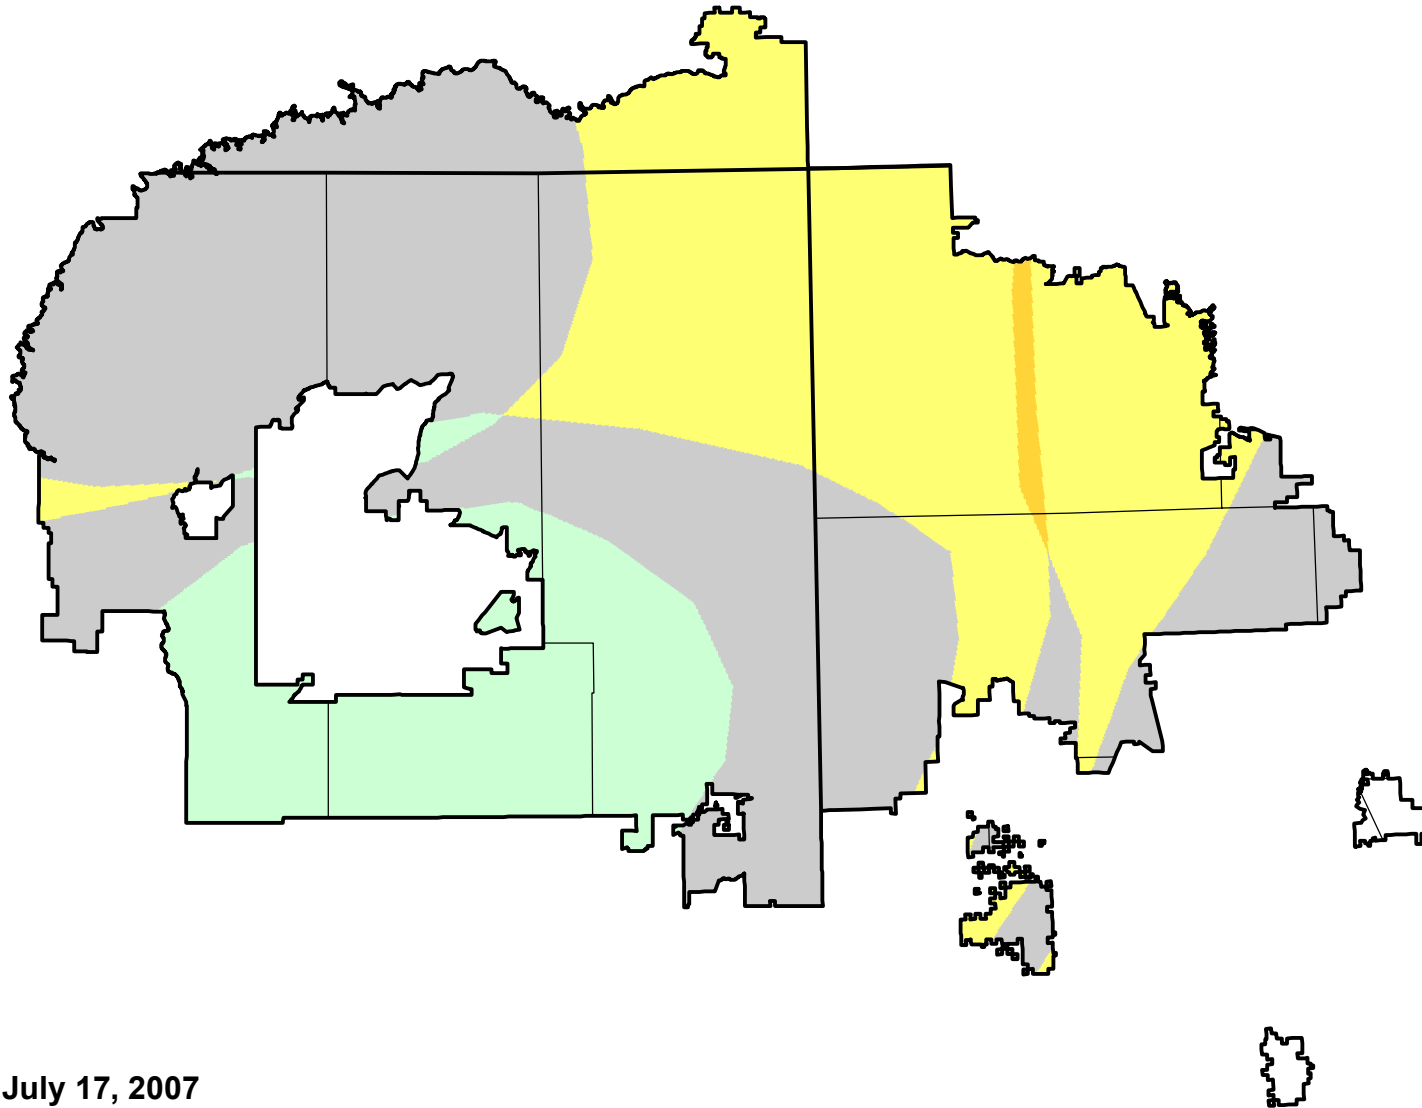

U.S. Drought Monitor Class Change - Navajo

Start of Water Year

July 17, 2007
compared to
September 28, 2006

droughtmonitor.unl.edu

- | | |
|---|---------------------|
|  | 5 Class Degradation |
|  | 4 Class Degradation |
|  | 3 Class Degradation |
|  | 2 Class Degradation |
|  | 1 Class Degradation |
|  | No Change |
|  | 1 Class Improvement |
|  | 2 Class Improvement |
|  | 3 Class Improvement |
|  | 4 Class Improvement |
|  | 5 Class Improvement |