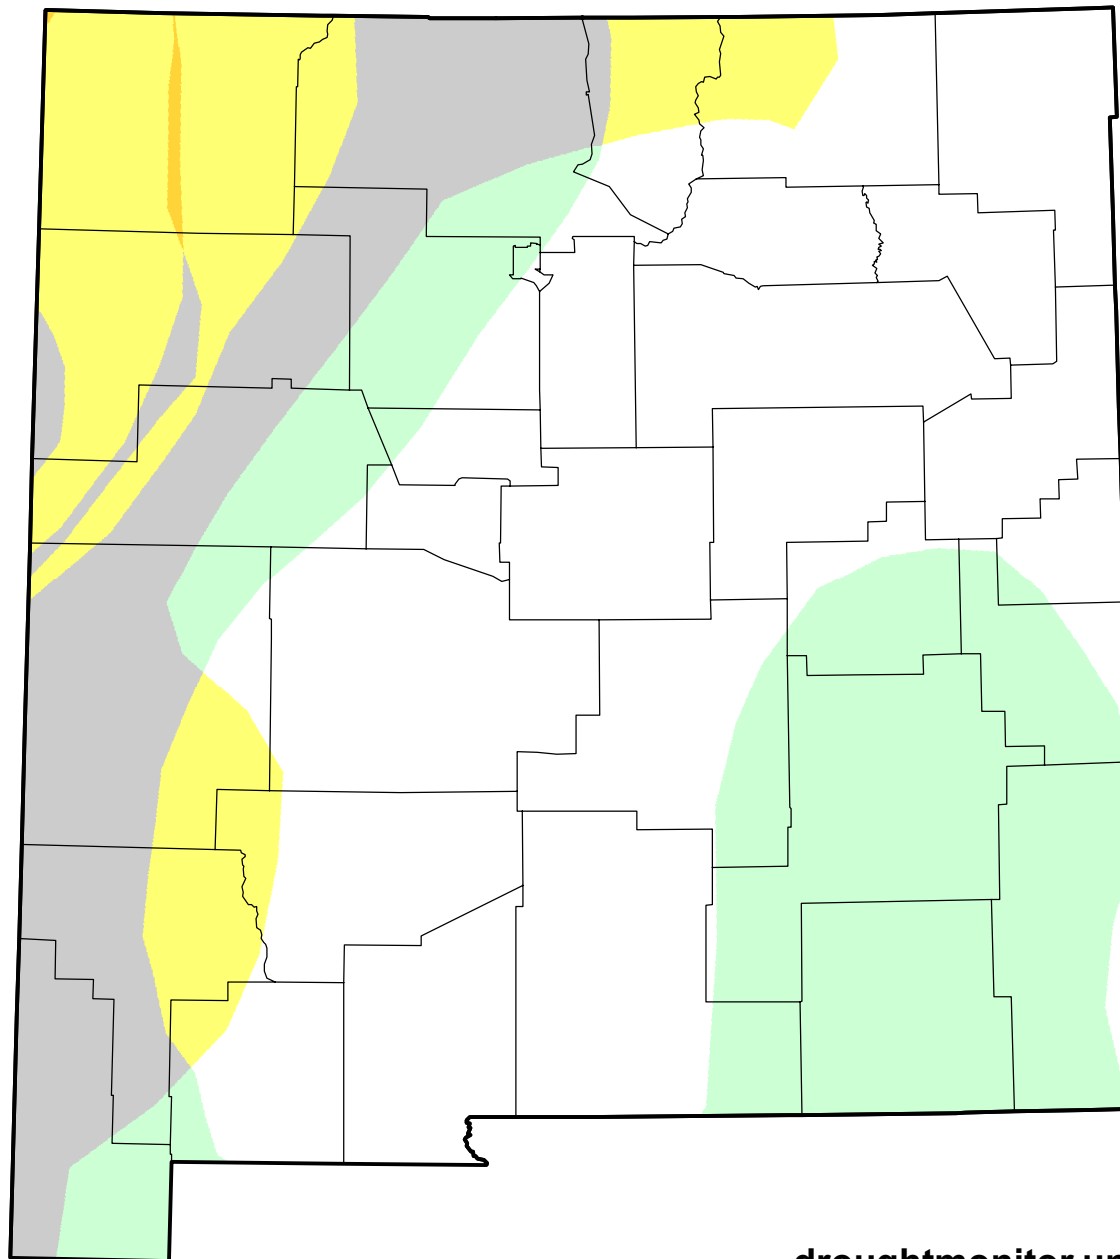

U.S. Drought Monitor Class Change - New Mexico

26 Week

July 17, 2007
compared to
January 18, 2007

droughtmonitor.unl.edu

- | | |
|---|---------------------|
|  | 5 Class Degradation |
|  | 4 Class Degradation |
|  | 3 Class Degradation |
|  | 2 Class Degradation |
|  | 1 Class Degradation |
|  | No Change |
|  | 1 Class Improvement |
|  | 2 Class Improvement |
|  | 3 Class Improvement |
|  | 4 Class Improvement |
|  | 5 Class Improvement |