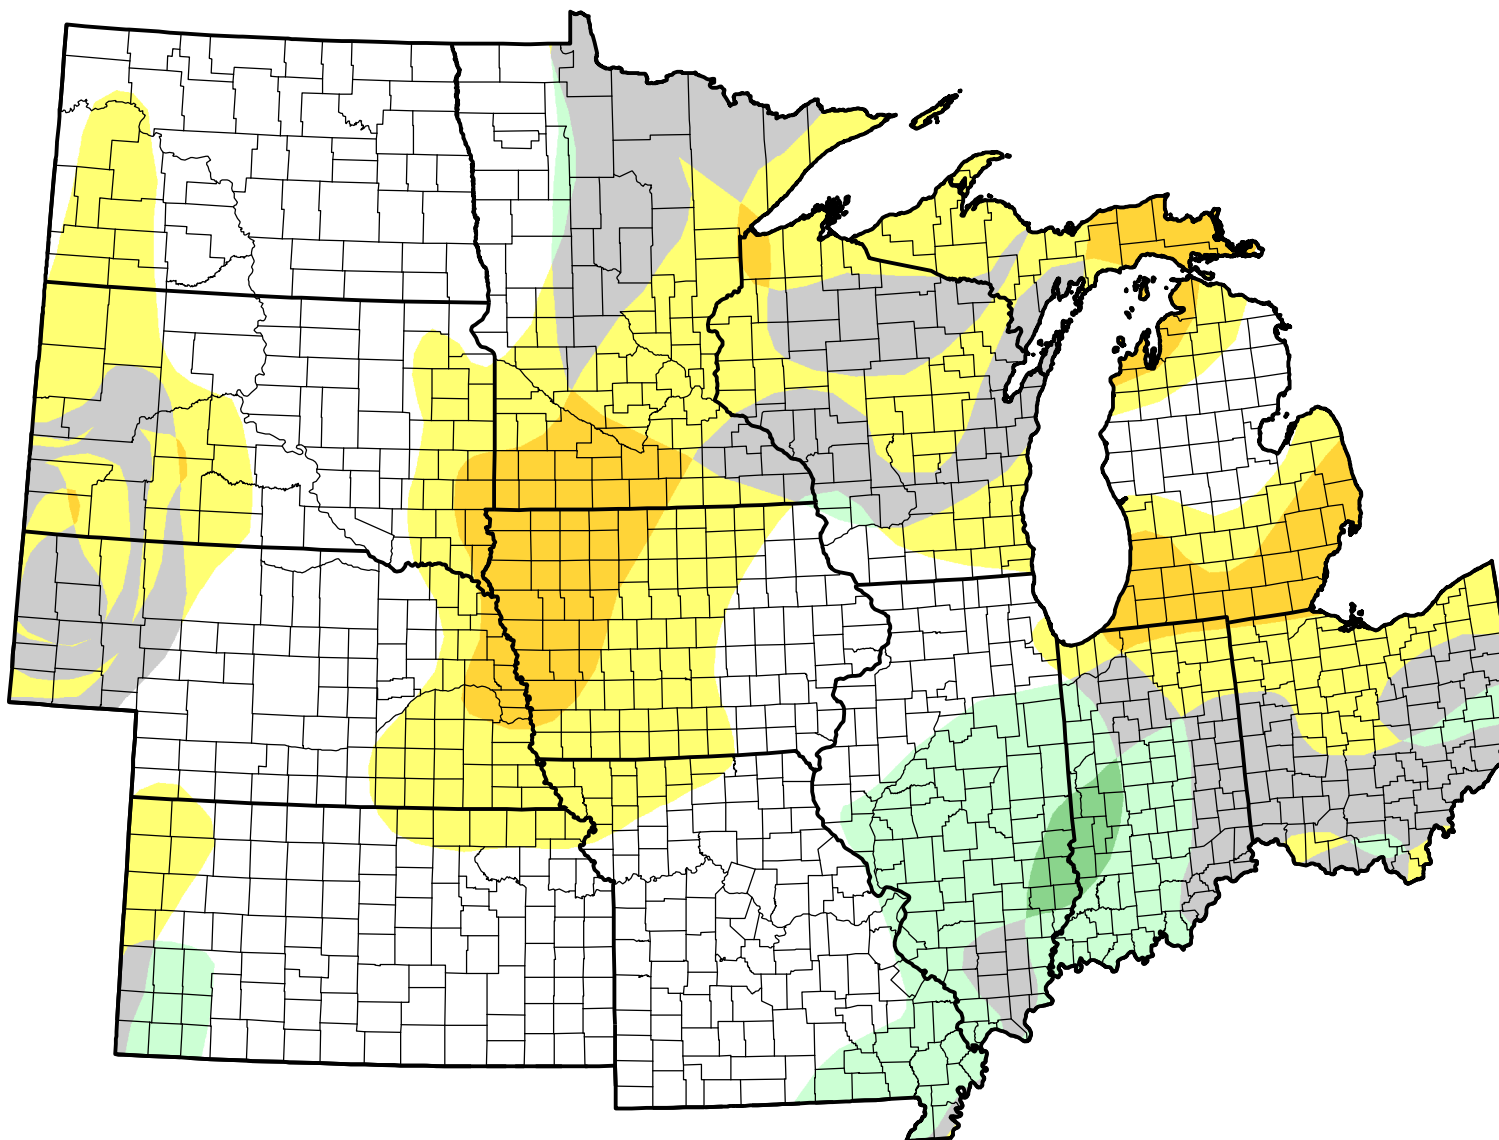

U.S. Drought Monitor Class Change - U2U North Central States

4 Week

July 17, 2007
compared to
June 21, 2007

droughtmonitor.unl.edu

- 5 Class Degradation
- 4 Class Degradation
- 3 Class Degradation
- 2 Class Degradation
- 1 Class Degradation
- No Change
- 1 Class Improvement
- 2 Class Improvement
- 3 Class Improvement
- 4 Class Improvement
- 5 Class Improvement