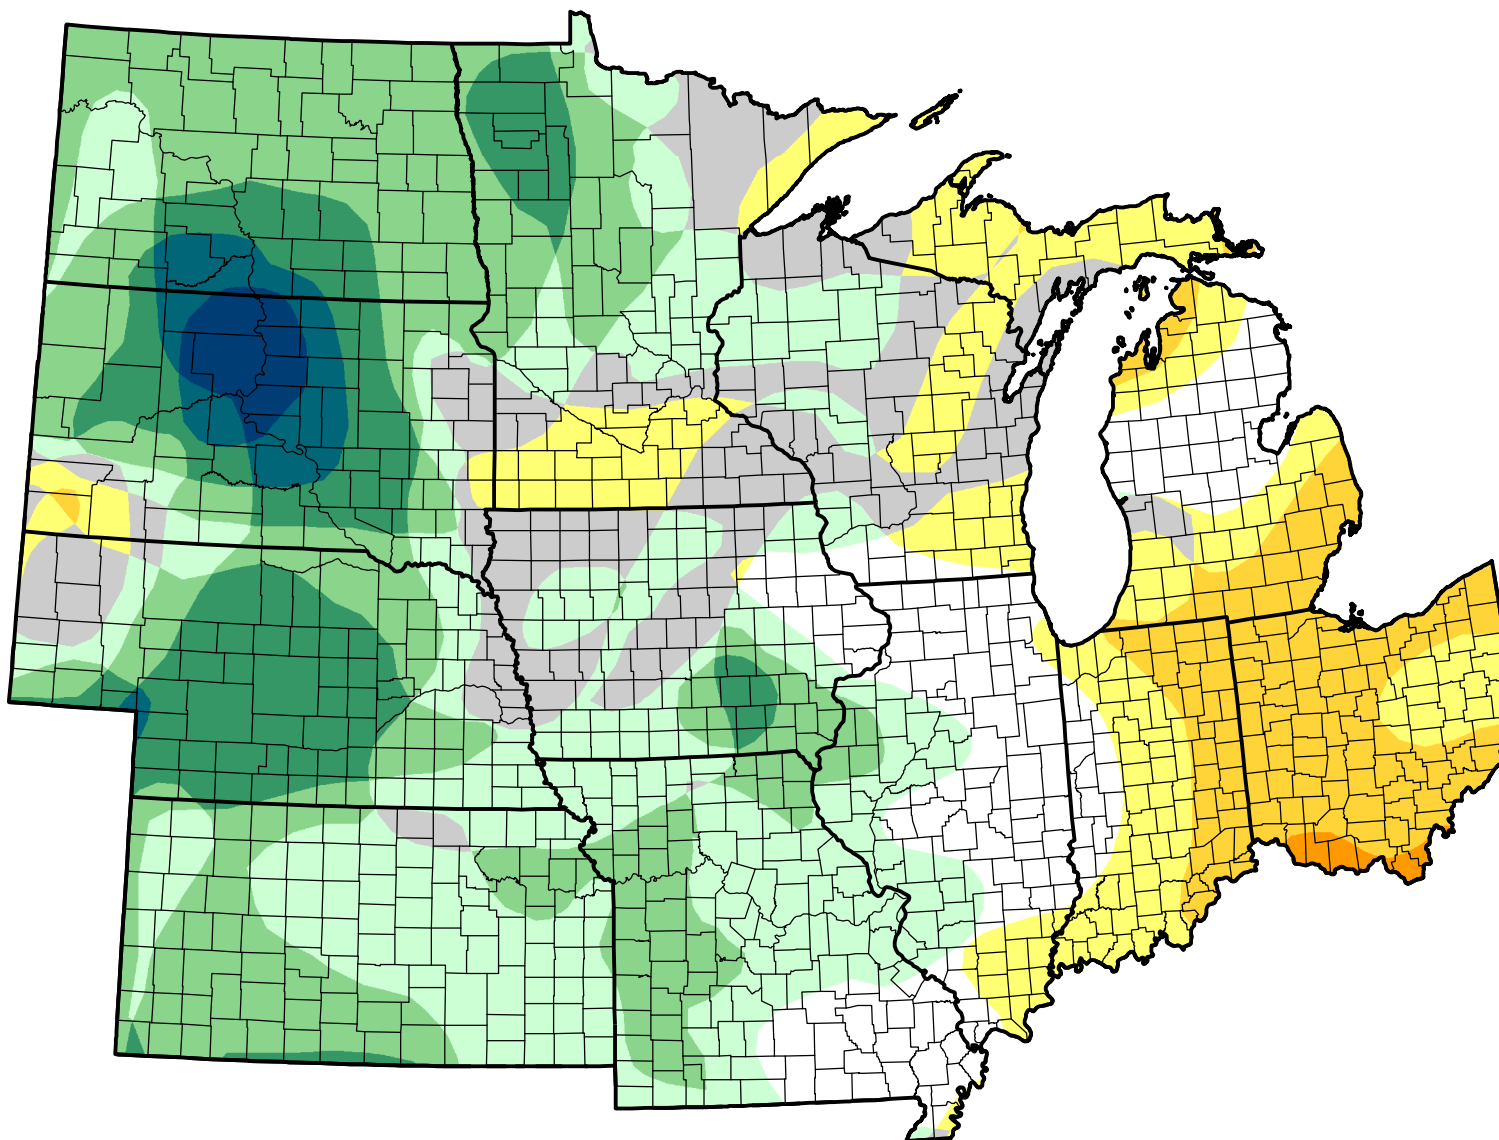

U.S. Drought Monitor Class Change - U2U North Central States 52 Week

July 17, 2007
compared to
July 20, 2006

droughtmonitor.unl.edu

-  5 Class Degradation
-  4 Class Degradation
-  3 Class Degradation
-  2 Class Degradation
-  1 Class Degradation
-  No Change
-  1 Class Improvement
-  2 Class Improvement
-  3 Class Improvement
-  4 Class Improvement
-  5 Class Improvement