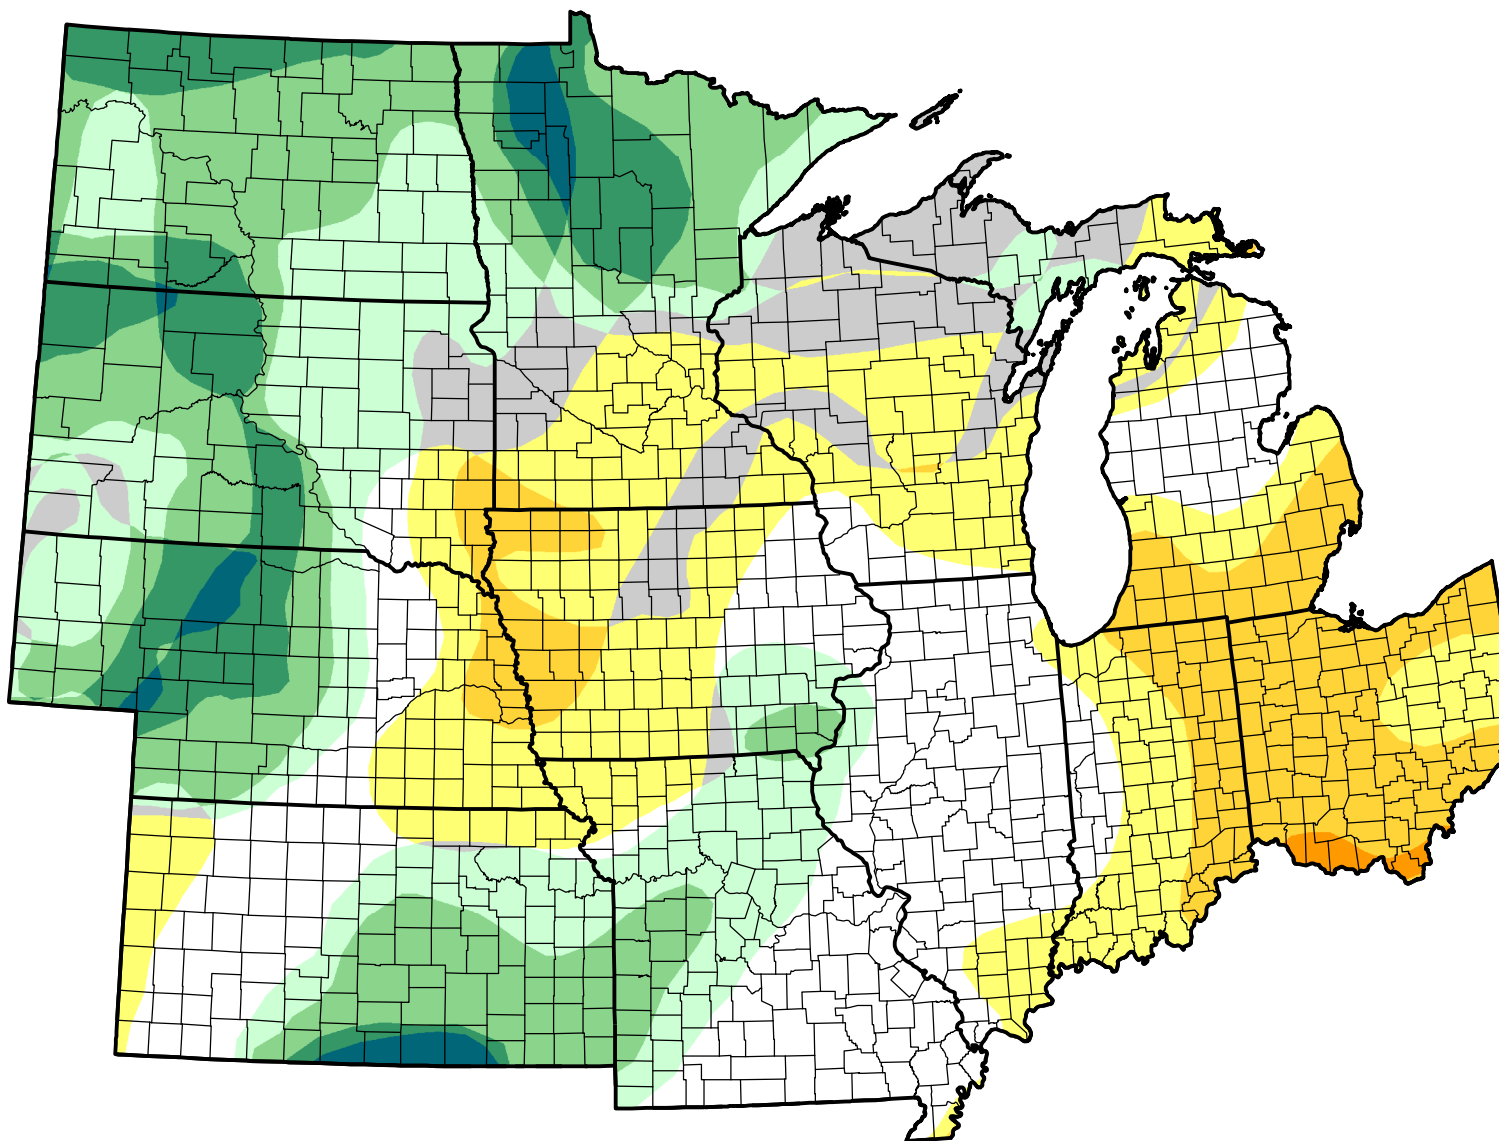

# U.S. Drought Monitor Class Change - U2U North Central States

Start of Calendar Year

July 17, 2007  
compared to  
January 4, 2007

[droughtmonitor.unl.edu](http://droughtmonitor.unl.edu)

-  5 Class Degradation
-  4 Class Degradation
-  3 Class Degradation
-  2 Class Degradation
-  1 Class Degradation
-  No Change
-  1 Class Improvement
-  2 Class Improvement
-  3 Class Improvement
-  4 Class Improvement
-  5 Class Improvement