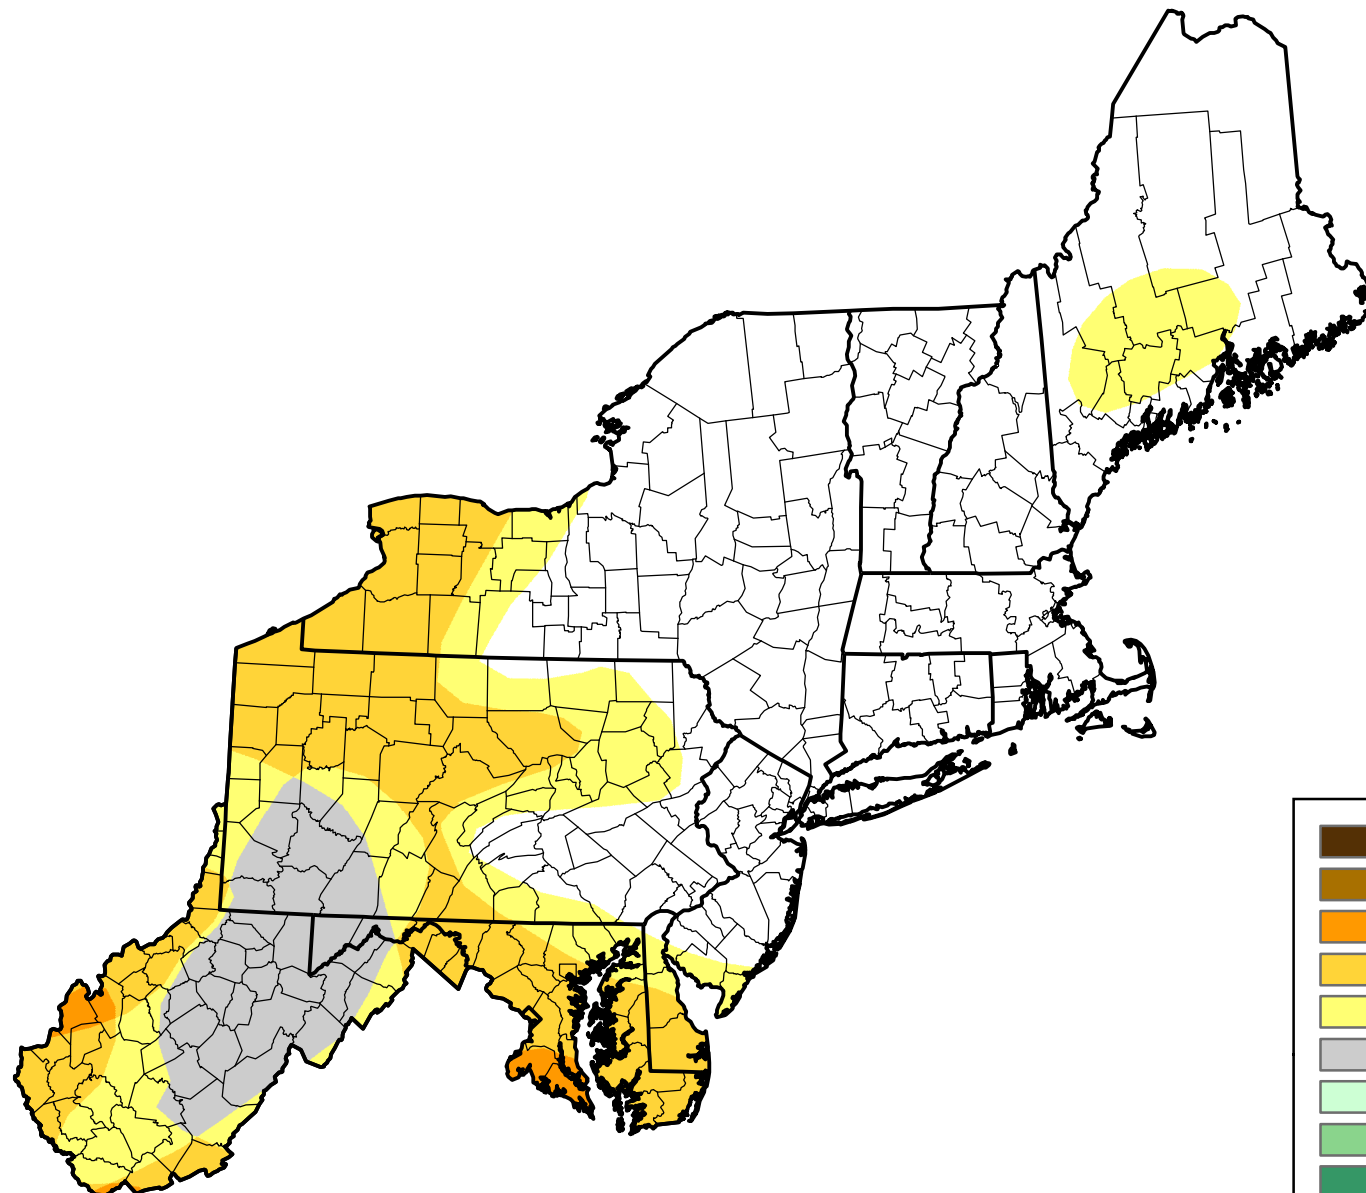

U.S. Drought Monitor Class Change - Northeast

Start of Calendar Year

July 17, 2007
compared to
January 4, 2007

droughtmonitor.unl.edu