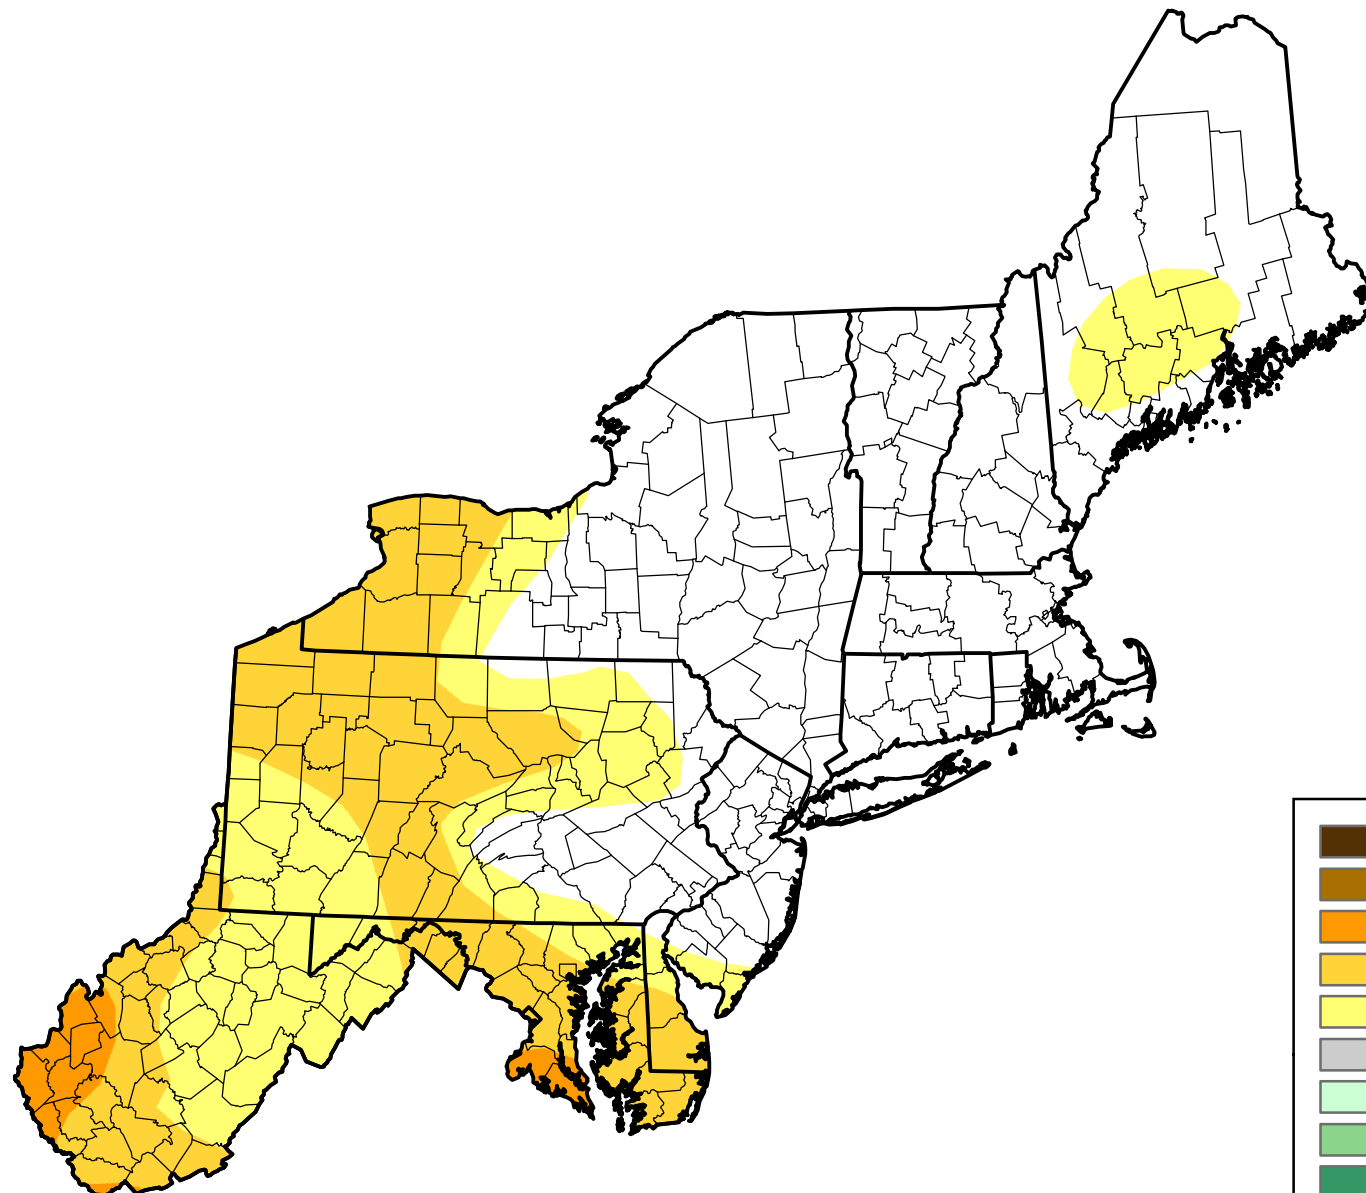

# U.S. Drought Monitor Class Change - Northeast

## Start of Water Year

July 17, 2007  
compared to  
September 28, 2006

[droughtmonitor.unl.edu](http://droughtmonitor.unl.edu)

- 5 Class Degradation
- 4 Class Degradation
- 3 Class Degradation
- 2 Class Degradation
- 1 Class Degradation
- No Change
- 1 Class Improvement
- 2 Class Improvement
- 3 Class Improvement
- 4 Class Improvement
- 5 Class Improvement