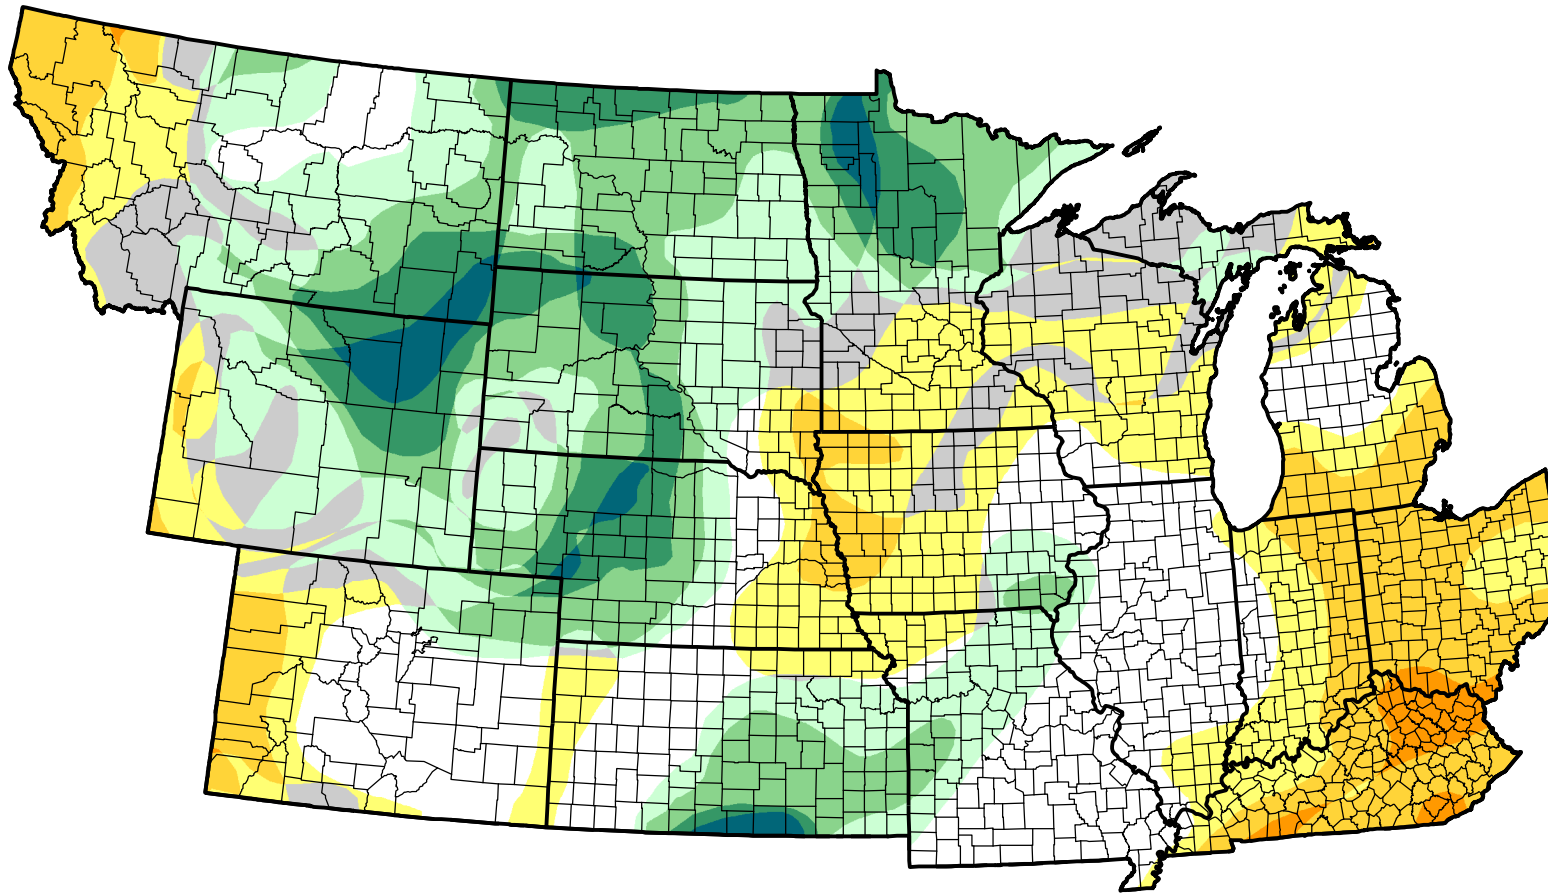

U.S. Drought Monitor Class Change - NWS Central 26 Week

July 17, 2007
compared to
January 18, 2007

droughtmonitor.unl.edu

-  5 Class Degradation
-  4 Class Degradation
-  3 Class Degradation
-  2 Class Degradation
-  1 Class Degradation
-  No Change
-  1 Class Improvement
-  2 Class Improvement
-  3 Class Improvement
-  4 Class Improvement
-  5 Class Improvement